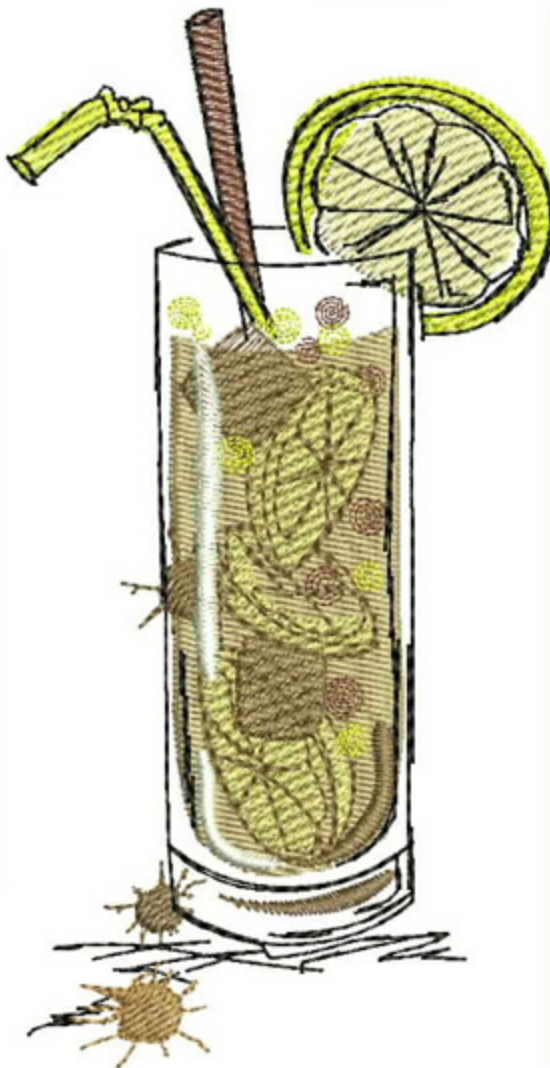

Color Sequence:

1. Sandalwood 1726
  Brand: Madeira Neon Polyester
2. Chocolate 1858
  Brand: Madeira Neon Polyester
3. Baby Chick 1727
  Brand: Madeira Poly
4. Canary 1924
  Brand: Madeira Neon Polyester
5. Golden Lime 1623
  Brand: Madeira Neon Polyester
6. Irish Coffee 1565
  Brand: Madeira poly
7. Black 1800
  Brand: Madeira Neon Polyester
8. White 1802
  Brand: Madeira Neon Polyester
9. Chocolate Lab 1857
  Brand: Madeira poly
10. Canary 1924
  Brand: Madeira Neon Polyester