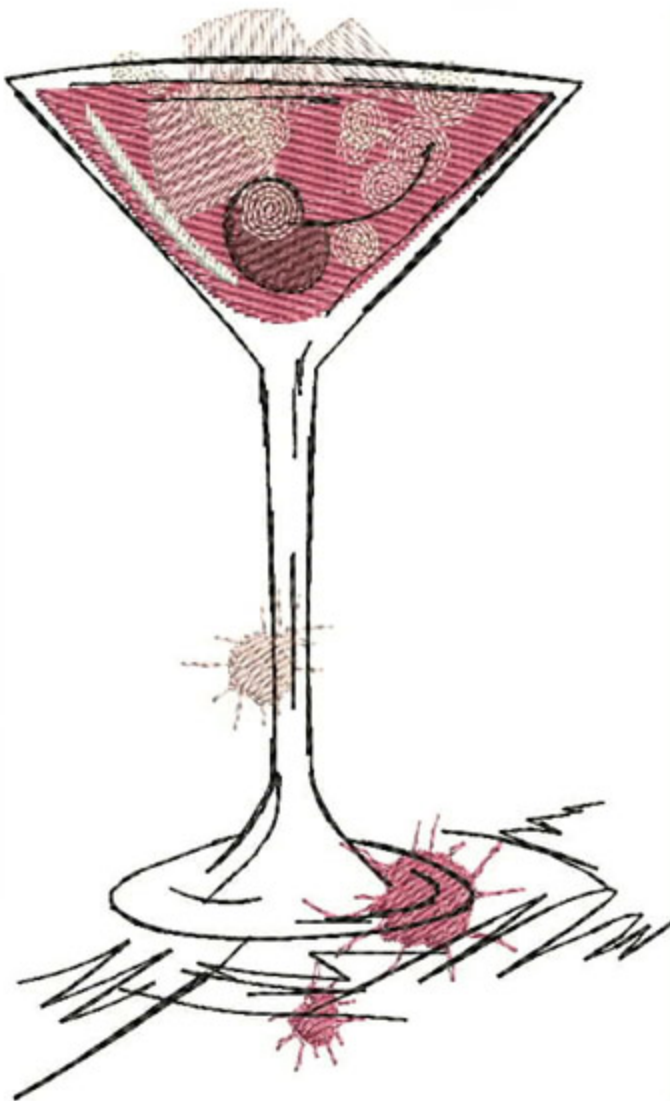

GDManhattan4x4

Stitches: 4209
Colors: 6
H: 100.0 mm
W: 61.3 mm

H: 3.93 in
W: 2.41 in

Color Sequence:

1. Galahad Bronze 1919
  Brand: Madeira Neon Polyester
2. Russet 1784
  Brand: Madeira Neon Polyester
3. Pink Sorbet 1549
  Brand: Madeira poly
4. Peach Blush 1713
  Brand: Madeira poly
5. White 1802
  Brand: Madeira Neon Polyester
6. Black 1800
  Brand: Madeira Neon Polyester