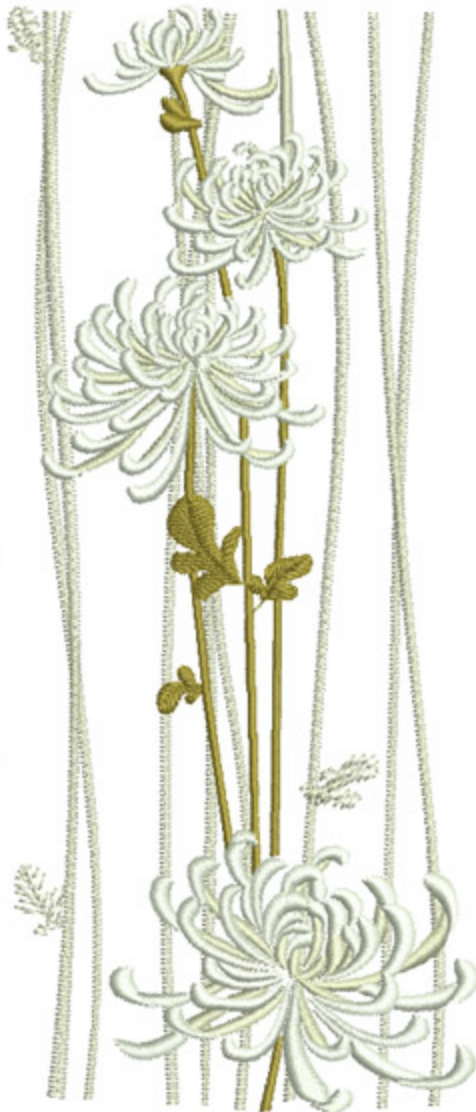

DDChrysanthemums5x7

Stitches: 19092
Colors: 4
H: 174.2 mm
W: 73.7 mm

H: 6.85 in
W: 2.89 in

Color Sequence:

1. White Linen 1582
Brand: Madeira poly
2. Burnt Bronze 1793
Brand: Madeira Neon Polyester
3. Chamois 1738
Brand: Madeira Neon Polyester
4. White 1802
Brand: Madeira Neon Polyester

DDDandys5x7

Stitches: 28752
Colors: 4
H: 175.0 mm
W: 112.3 mm

H: 6.89 in
W: 4.42 in

Color Sequence:

1. White 1802
Brand: Madeira Neon Polyester
2. Palmetto 1756
Brand: Madeira Neon Polyester
3. Canola 1706
Brand: Madeira Neon Polyester
4. Cornmeal 1561
Brand: Madeira poly

DDHeartRose5x7

Stitches: 23380
Colors: 3
H: 137.8 mm
W: 127.2 mm

H: 5.43 in
W: 5.00 in

Color Sequence:

1. ■ Deep Steel Blue 1506
Brand: Madeira poly
2. ■ Black 1800
Brand: Madeira Neon Polyester
3. ■ Scarlet 1839
Brand: Madeira Neon Polyester

DDRanunculus5x7

Stitches: 26554
 Colors: 10
 H: 175.0 mm
 W: 73.1 mm

H: 6.89 in
 W: 2.88 in

Color Sequence:

1. Light Khaki 1920
Brand: MAdeira poly
2. Ivory 1949
Brand: MAdeira poly
3. Light Khaki 1920
Brand: MAdeira poly
4. Key Lime 1940
Brand: MAdeira poly
5. Golden Green 1552
Brand: MAdeira poly
6. Aged Moss 1796
Brand: MAdeira Neon Polyester
7. Celery 1648
Brand: MAdeira poly
8. Peach Blush 1713
Brand: MAdeira poly
9. Pink Mist 1816
Brand: MAdeira Neon Polyester
10. Rose Cerise 1917
Brand: MAdeira Neon Polyester
11. Husk 1744
Brand: MAdeira Neon Polyester