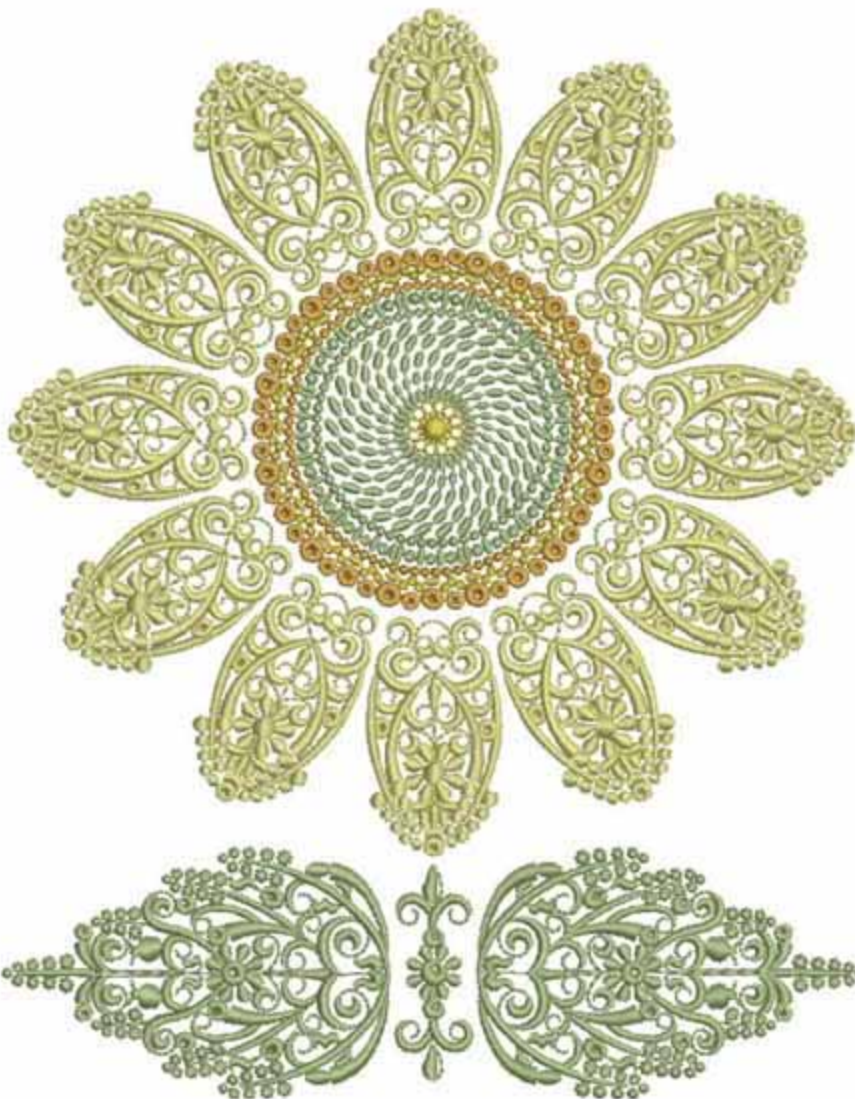

SAS_Sunflower7x7

Stitches: 53656
Colors: 4
H: 175.0 mm
W: 138.0 mm
H: 6.89 in
W: 5.43 in

Color Sequence:
1.  Golden Lime 1623
Brand: Madeira Neon Polyester
2.  Almond 1625
Brand: Madeira Neon Polyester
3.  1724
Brand: Madeira poly
4.  1648
Brand: Madeira poly
5.  1724
Brand: Madeira poly
6.  1648
Brand: Madeira poly