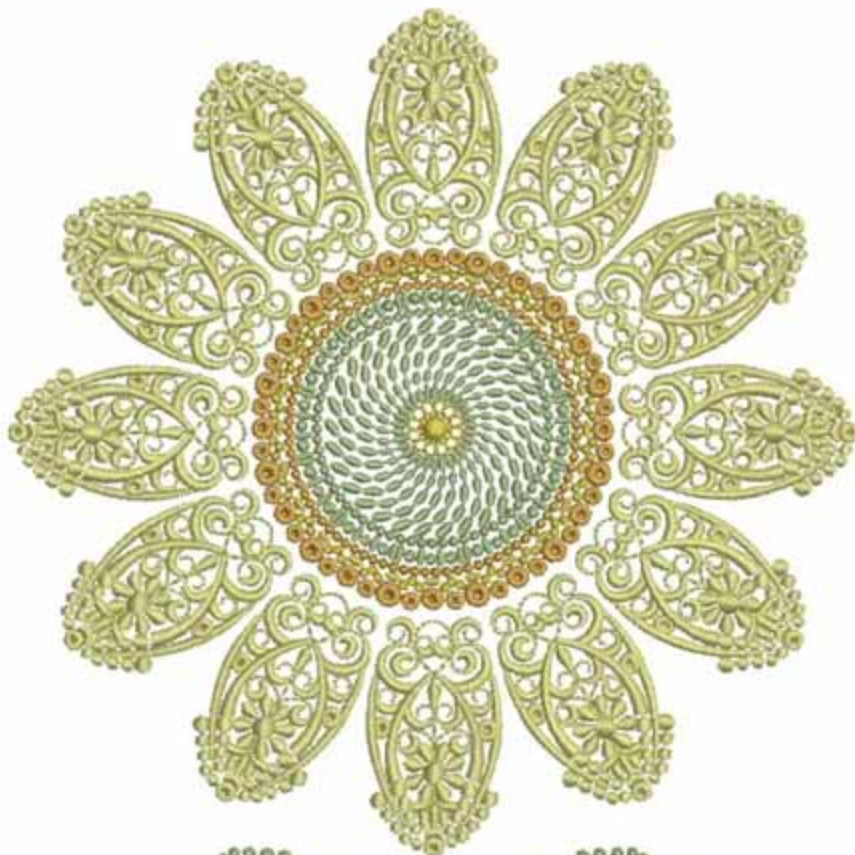

SAS\_Sunflower6x8

Stitches: 57765  
Colors: 4  
H: 190.2 mm  
W: 150.0 mm  
H: 5.90 in  
W: 7.48 in

Color Sequence:

1.  Golden Lime 1623  
Brand: Madeira Neon Polyester
2.  Almond 1625  
Brand: Madeira Neon Polyester
3.  1724  
Brand: Madeira poly
4.  1648  
Brand: Madeira poly
5.  1724  
Brand: Madeira poly
6.  1648  
Brand: Madeira poly