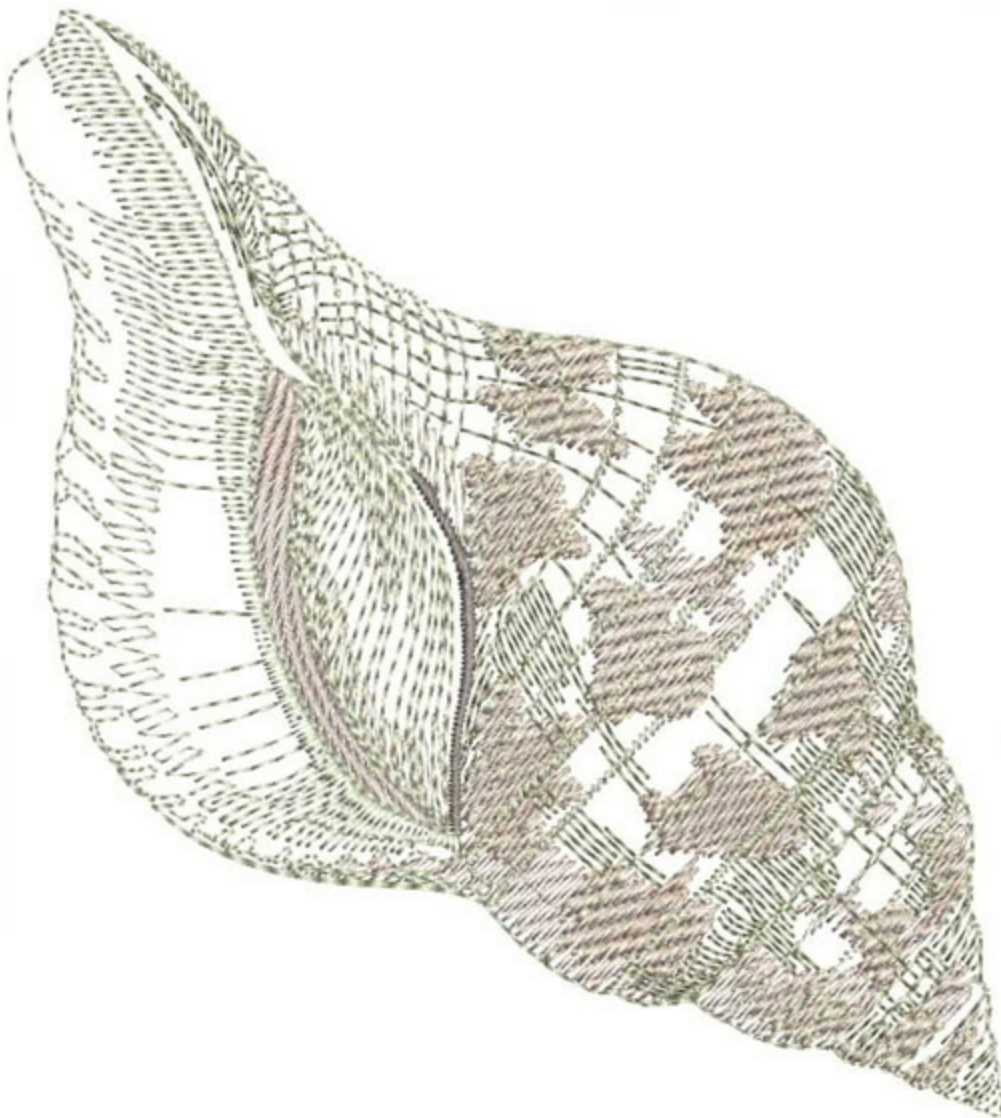

FBBSHell1_6x8

Stitches: 15320
Colors: 5
H: 167.0 mm
W: 150.0 mm
Inches 5.25x7.87

Color Sequence:

1.  Lilac Wine 1941
Brand: Madeira Neon Polyester
2.  1818
Brand: Madeira Poly
3.  Lilac Wine 1941
Brand: Madeira Neon Polyester
4.  1818
Brand: Madeira Poly
5.  1736
Brand: Madeira poly
6.  Comet's Tail 1860
Brand: Madeira Neon Polyester
7.  Satin Wine 1998
Brand: Madeira Neon Polyester

FBBShell2_6x8

Stitches: 18057
Colors: 3
H: 200.0 mm
W: 118.9 mm
Inches: 4.68x7.87

Color Sequence:

1. ■ 1663
Brand: Madeira poly
2. ■ Flamingo 1817
Brand: Madeira Neon Polyester
3. ■ Pearl Grey 1660
Brand: Madeira Neon Polyester