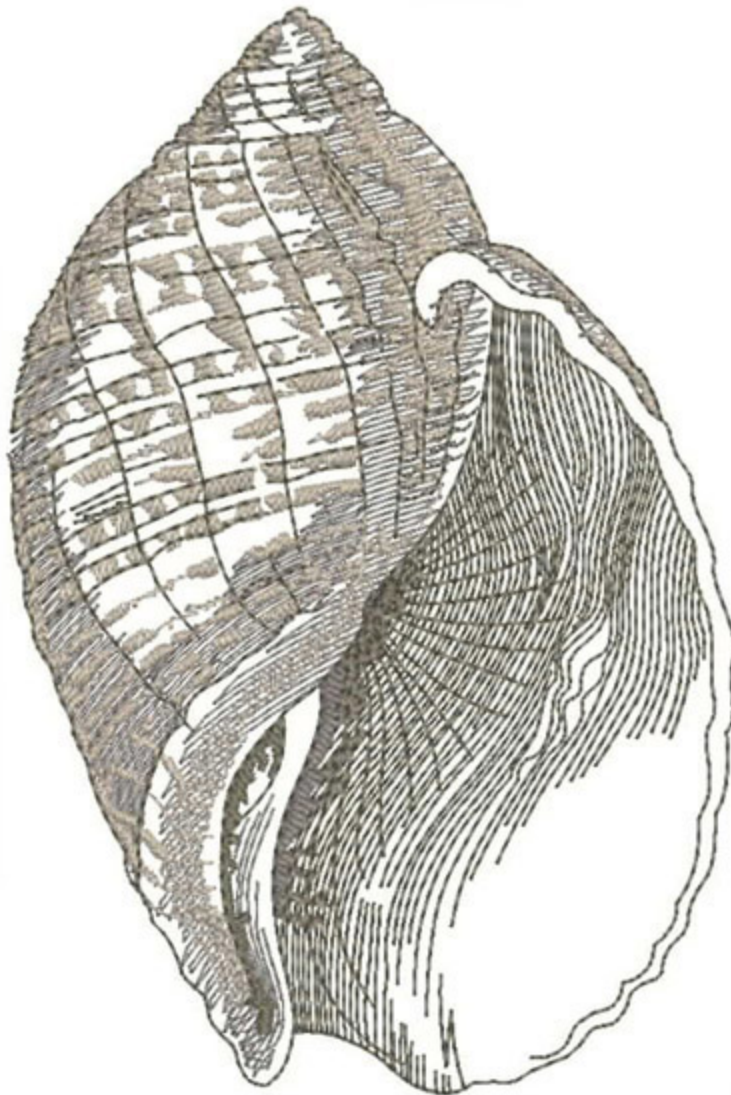

FBBSHell1_6x8

Stitches: 15320
Colors: 5
H: 167.0 mm
W: 150.0 mm
Inches 5.25x7.87

Color Sequence:

1.  Lilac Wine 1941
Brand: Madeira Neon Polyester
2.  1818
Brand: Madeira Poly
3.  Lilac Wine 1941
Brand: Madeira Neon Polyester
4.  1818
Brand: Madeira Poly
5.  1736
Brand: Madeira poly
6.  Comet's Tail 1860
Brand: Madeira Neon Polyester
7.  Satin Wine 1998
Brand: Madeira Neon Polyester

FBBShell2_6x8

Stitches: 18057
Colors: 3
H: 200.0 mm
W: 118.9 mm
Inches: 4.68x7.87

Color Sequence:

1. ■ 1663
Brand: Madeira poly
2. ■ Flamingo 1817
Brand: Madeira Neon Polyester
3. ■ Pearl Grey 1660
Brand: Madeira Neon Polyester

FBBShell3_6x8

Stitches: 20089
Colors: 3
H: 200.0 mm
W: 133.3 mm
Inches 5.25x7.87

Color Sequence:
1. ■ Satin Wine 1998
Brand: Madeira Neon Polyester
2. ■ 1818
Brand: Madeira Poly
3. ■ 1663
Brand: Madeira poly