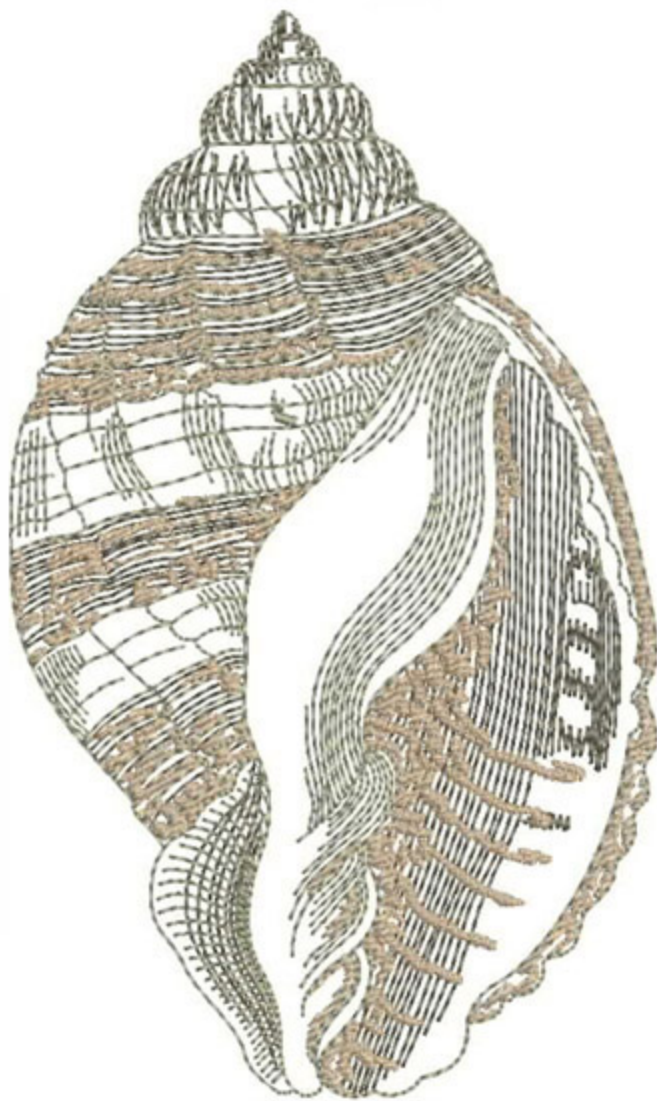

FBBSHell1_6x8

Stitches: 15320
Colors: 5
H: 167.0 mm
W: 150.0 mm
Inches 5.25x7.87

Color Sequence:

1.  Lilac Wine 1941
Brand: Madeira Neon Polyester
2.  1818
Brand: Madeira Poly
3.  Lilac Wine 1941
Brand: Madeira Neon Polyester
4.  1818
Brand: Madeira Poly
5.  1736
Brand: Madeira poly
6.  Comet's Tail 1860
Brand: Madeira Neon Polyester
7.  Satin Wine 1998
Brand: Madeira Neon Polyester

FBBShell2_6x8

Stitches: 18057
Colors: 3
H: 200.0 mm
W: 118.9 mm
Inches: 4.68x7.87

Color Sequence:

1. ■ 1663
Brand: Madeira poly
2. ■ Flamingo 1817
Brand: Madeira Neon Polyester
3. ■ Pearl Grey 1660
Brand: Madeira Neon Polyester