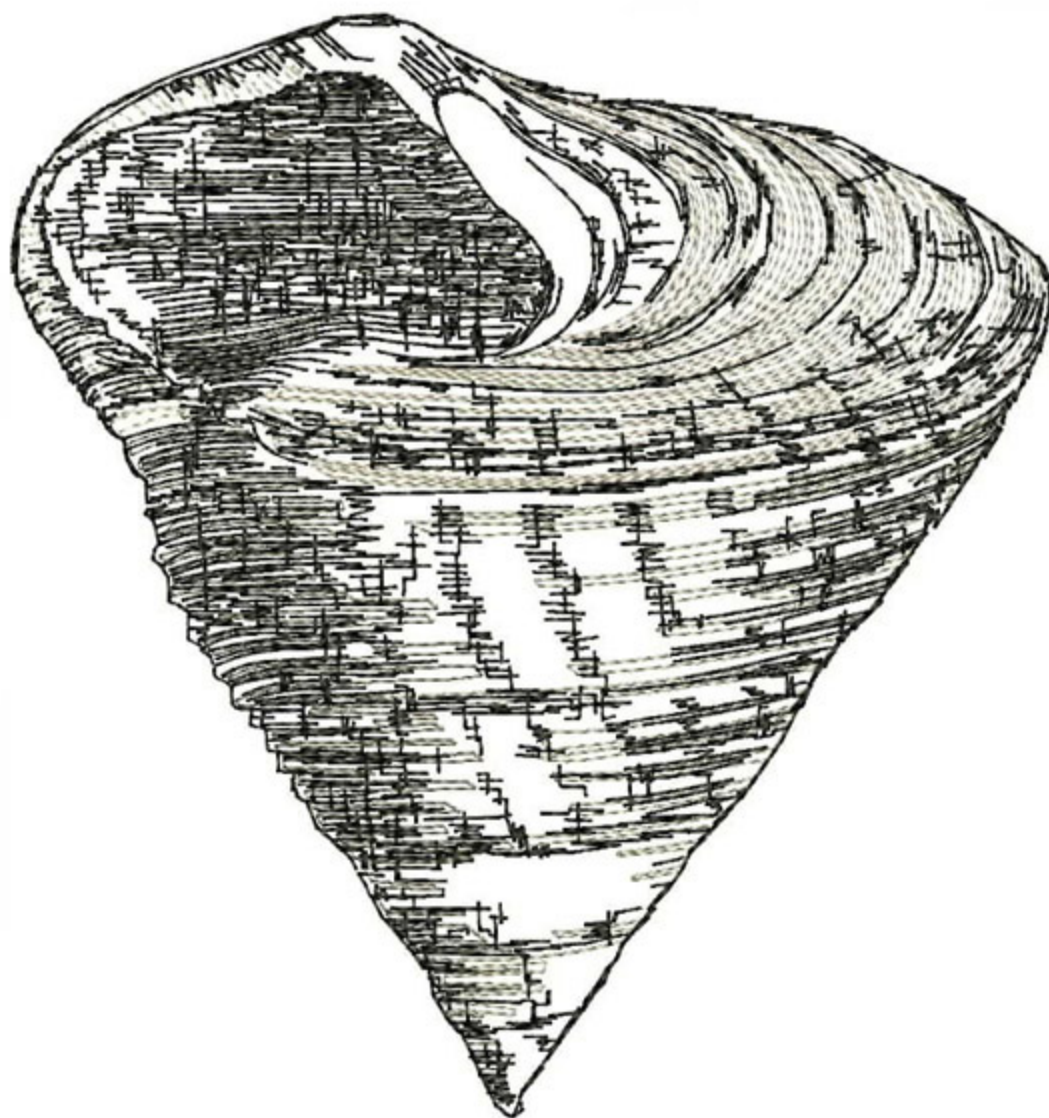

FBBSHell9_6x8

Stitches: 30178
Colors: 4
H: 200.0 mm
W: 105.6 mm
Inches: 4.15x7.87

Color Sequence:
1.  Flamingo 1817
Brand: Madeira Neon Polyester
2.  Comet's Tail 1860
Brand: Madeira Neon Polyester
3.  1663
Brand: Madeira poly
4.  Black 1800
Brand: Madeira Neon Polyester

FBBShell_10_6x8

Stitches: 15811
Colors: 6
H: 160.0 mm
W: 150.0 mm
Inches 5.90x6.30

Color Sequence:

1.  Comet's Tail 1860
Brand: Madeira Neon Polyester
2.  1818
Brand: Madeira Poly
3.  Pearl Grey 1660
Brand: Madeira Neon Polyester
4.  1663
Brand: Madeira poly
5.  Pale Saffron 1622
Brand: Madeira Neon Polyester
6.  Black 1800
Brand: Madeira Neon Polyester