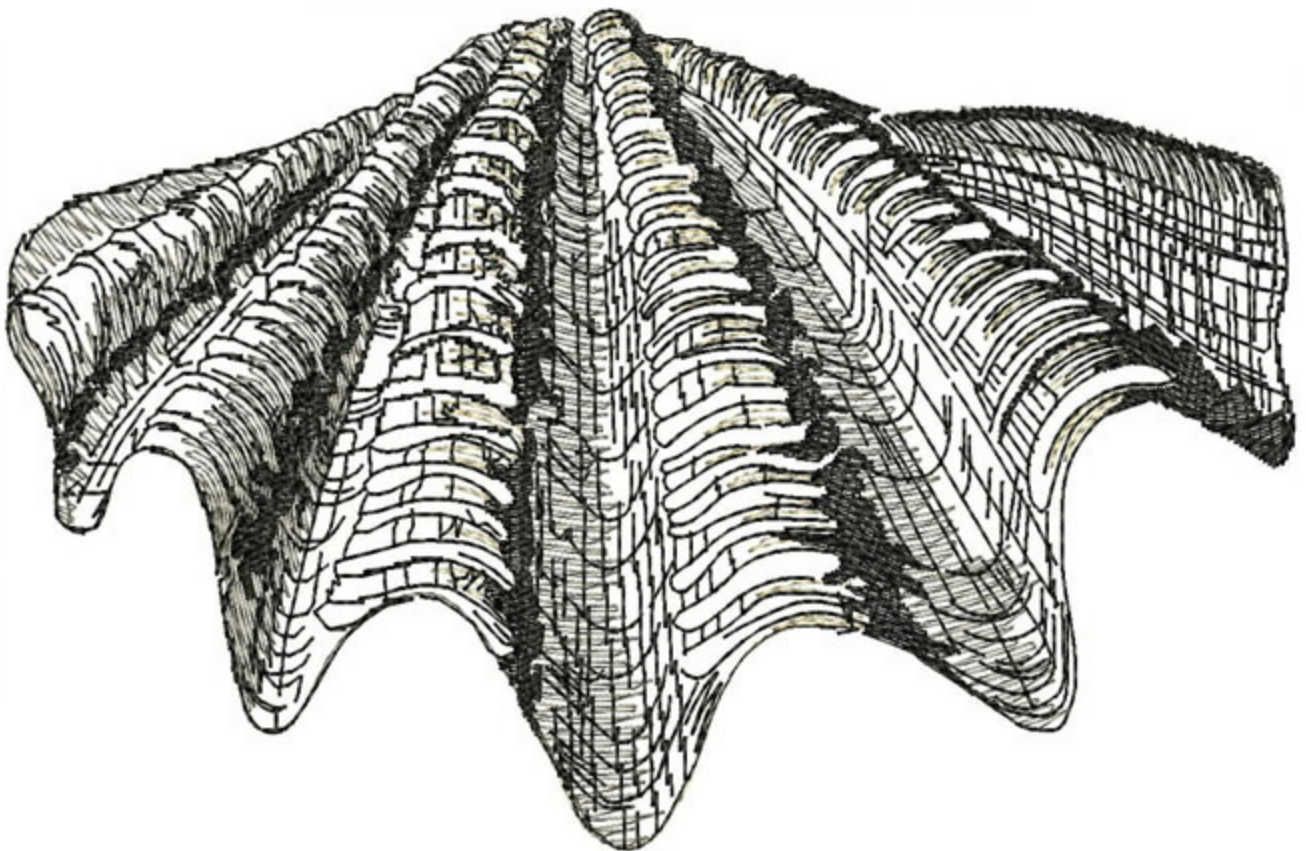

FBBShell7_6x8

Stitches: 22428
Colors: 3
H: 131.0 mm
W: 200.0 mm
Inches 7.87x5.15

Color Sequence:
1. Havisham Tule 1853
Brand: Madeira Neon Polyester
2. 1663
Brand: Madeira poly
3. Black 1800
Brand: Madeira Neon Polyester