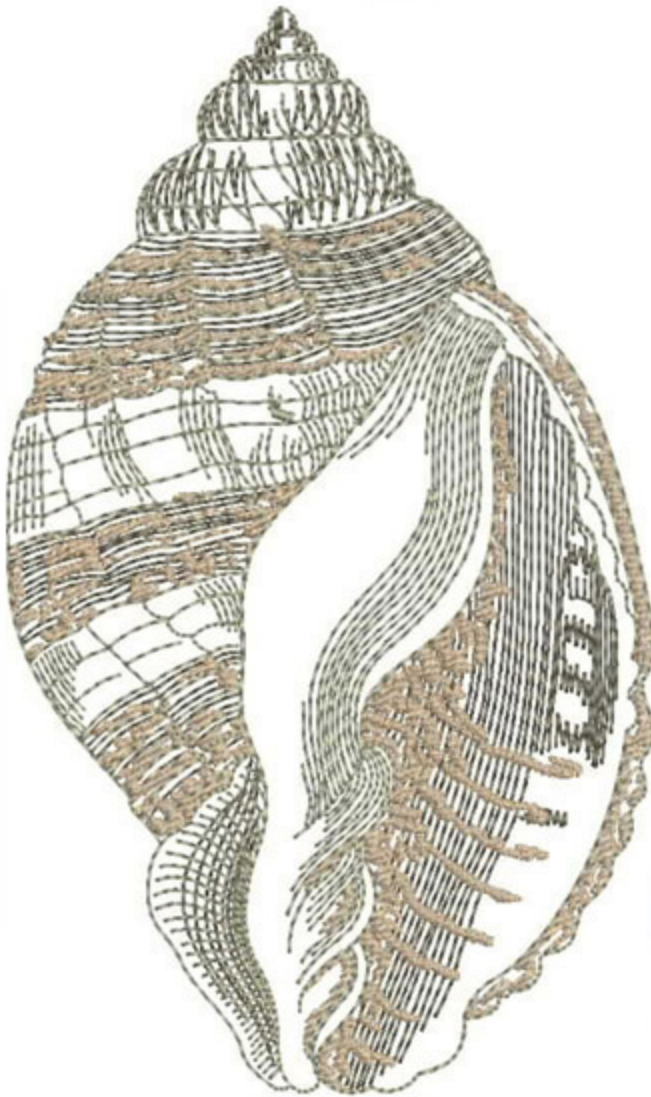

FBShell1_5x7

Stitches: 12511
Colors: 5
H: 136.3 mm
W: 122.4 mm
Inches 4.82x5.36

Color Sequence:

1.  Lilac Wine 1941
Brand: Madeira Neon Polyester
2.  1818
Brand: Madeira Poly
3.  Lilac Wine 1941
Brand: Madeira Neon Polyester
4.  1818
Brand: Madeira Poly
5.  1736
Brand: Madeira poly
6.  Comet's Tail 1860
Brand: Madeira Neon Polyester
7.  Satin Wine 1998
Brand: Madeira Neon Polyester

FBBShell2_5x7

Stitches: 16077
Colors: 3
H: 175.0 mm
W: 104.0 mm
Inches: 4.09x6.89

Color Sequence:

1.  1663
Brand: Madeira poly
2.  Flamingo 1817
Brand: Madeira Neon Polyester
3.  Pearl Grey 1660
Brand: Madeira Neon Polyester