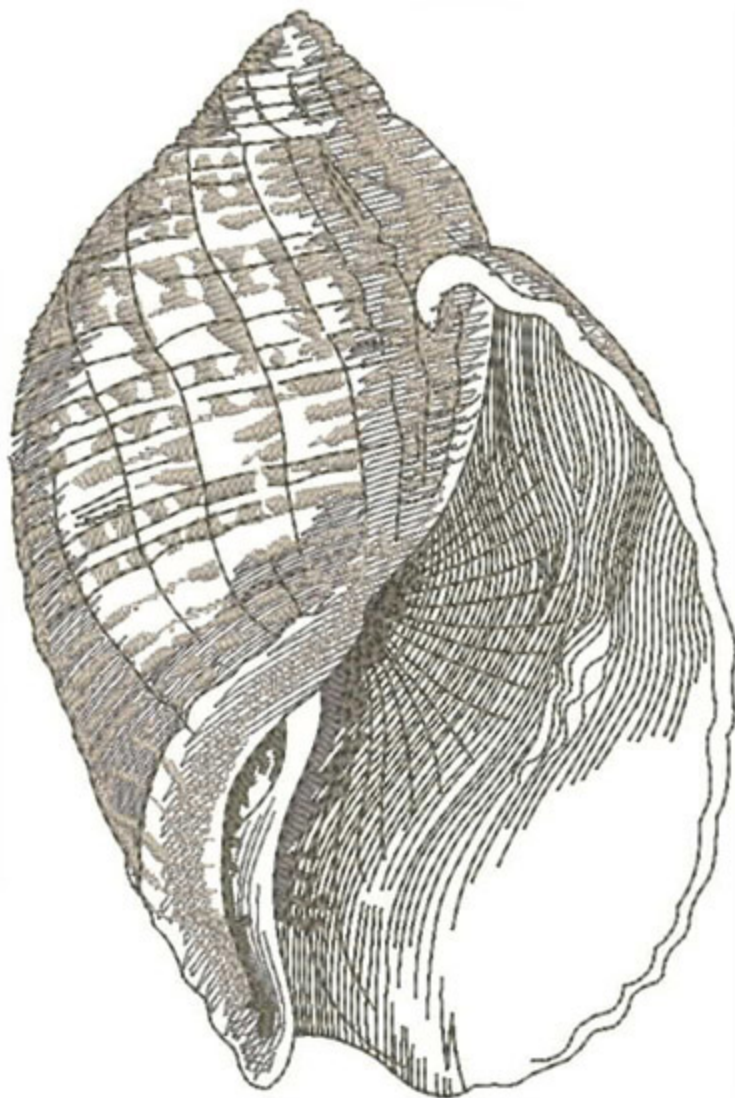

FBShell1_5x7

Stitches: 12511
Colors: 5
H: 136.3 mm
W: 122.4 mm
Inches 4.82x5.36

Color Sequence:

1.  Lilac Wine 1941
Brand: Madeira Neon Polyester
2.  1818
Brand: Madeira Poly
3.  Lilac Wine 1941
Brand: Madeira Neon Polyester
4.  1818
Brand: Madeira Poly
5.  1736
Brand: Madeira poly
6.  Comet's Tail 1860
Brand: Madeira Neon Polyester
7.  Satin Wine 1998
Brand: Madeira Neon Polyester

FBBShell2_5x7

Stitches: 16077
Colors: 3
H: 175.0 mm
W: 104.0 mm
Inches: 4.09x6.89

Color Sequence:

1.  1663
Brand: Madeira poly
2.  Flamingo 1817
Brand: Madeira Neon Polyester
3.  Pearl Grey 1660
Brand: Madeira Neon Polyester

FBBShell3_5x7

Stitches: 17721
Colors: 3
H: 175.0 mm
W: 116.6 mm
Inches: 4.59x6.88

Color Sequence:
1. ■ Satin Wine 1998
Brand: Madeira Neon Polyester
2. ■ 1818
Brand: Madeira Poly
3. ■ 1663
Brand: Madeira poly