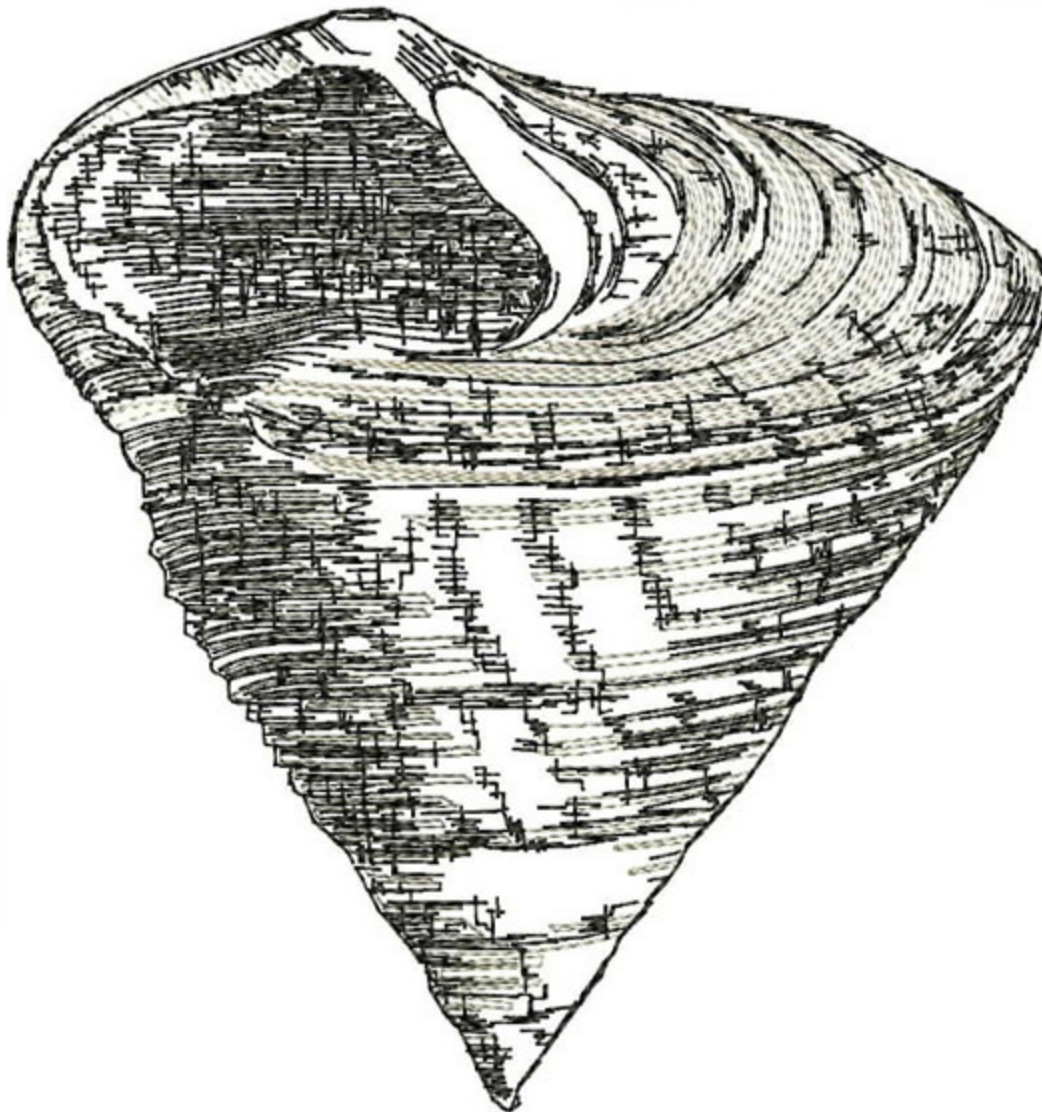

FBShell9_5x7

Stitches: 26441
Colors: 4
H: 175.0 mm
W: 92.4 mm
Inches: 3.63x6.89

Color Sequence:
1.  Flamingo 1817
Brand: Madeira Neon Polyester
2.  Comet's Tail 1860
Brand: Madeira Neon Polyester
3.  1663
Brand: Madeira poly
4.  Black 1800
Brand: Madeira Neon Polyester

FBBShell_10_5x7

Stitches: 14110
Colors: 6
H: 135.6 mm
W: 127.1 mm
Inches: 5.00x5.34

Color Sequence:

1.  Comet's Tail 1860
Brand: Madeira Neon Polyester
2.  1818
Brand: Madeira Poly
3.  Pearl Grey 1660
Brand: Madeira Neon Polyester
4.  1663
Brand: Madeira poly
5.  Pale Saffron 1622
Brand: Madeira Neon Polyester
6.  Black 1800
Brand: Madeira Neon Polyester