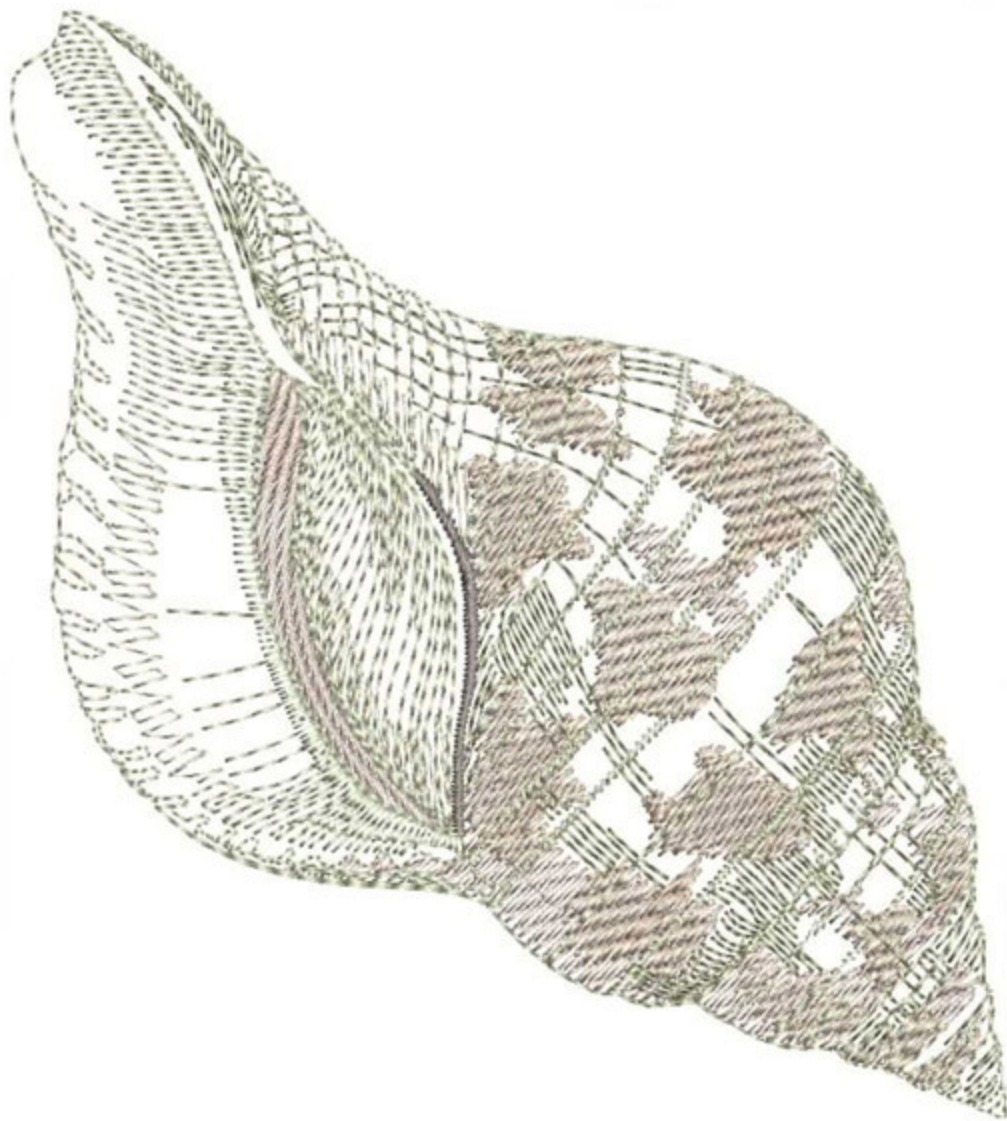

FBShell1_5x7

Stitches: 12511
Colors: 5
H: 136.3 mm
W: 122.4 mm
Inches 4.82x5.36

Color Sequence:

1.  Lilac Wine 1941
Brand: Madeira Neon Polyester
2.  1818
Brand: Madeira Poly
3.  Lilac Wine 1941
Brand: Madeira Neon Polyester
4.  1818
Brand: Madeira Poly
5.  1736
Brand: Madeira poly
6.  Comet's Tail 1860
Brand: Madeira Neon Polyester
7.  Satin Wine 1998
Brand: Madeira Neon Polyester

FBBShell2_5x7

Stitches: 16077
Colors: 3
H: 175.0 mm
W: 104.0 mm
Inches: 4.09x6.89

Color Sequence:

1.  1663
Brand: Madeira poly
2.  Flamingo 1817
Brand: Madeira Neon Polyester
3.  Pearl Grey 1660
Brand: Madeira Neon Polyester

FBBShell3_5x7

Stitches: 17721
Colors: 3
H: 175.0 mm
W: 116.6 mm
Inches: 4.59x6.88

Color Sequence:
1. ■ Satin Wine 1998
Brand: Madeira Neon Polyester
2. ■ 1818
Brand: Madeira Poly
3. ■ 1663
Brand: Madeira poly