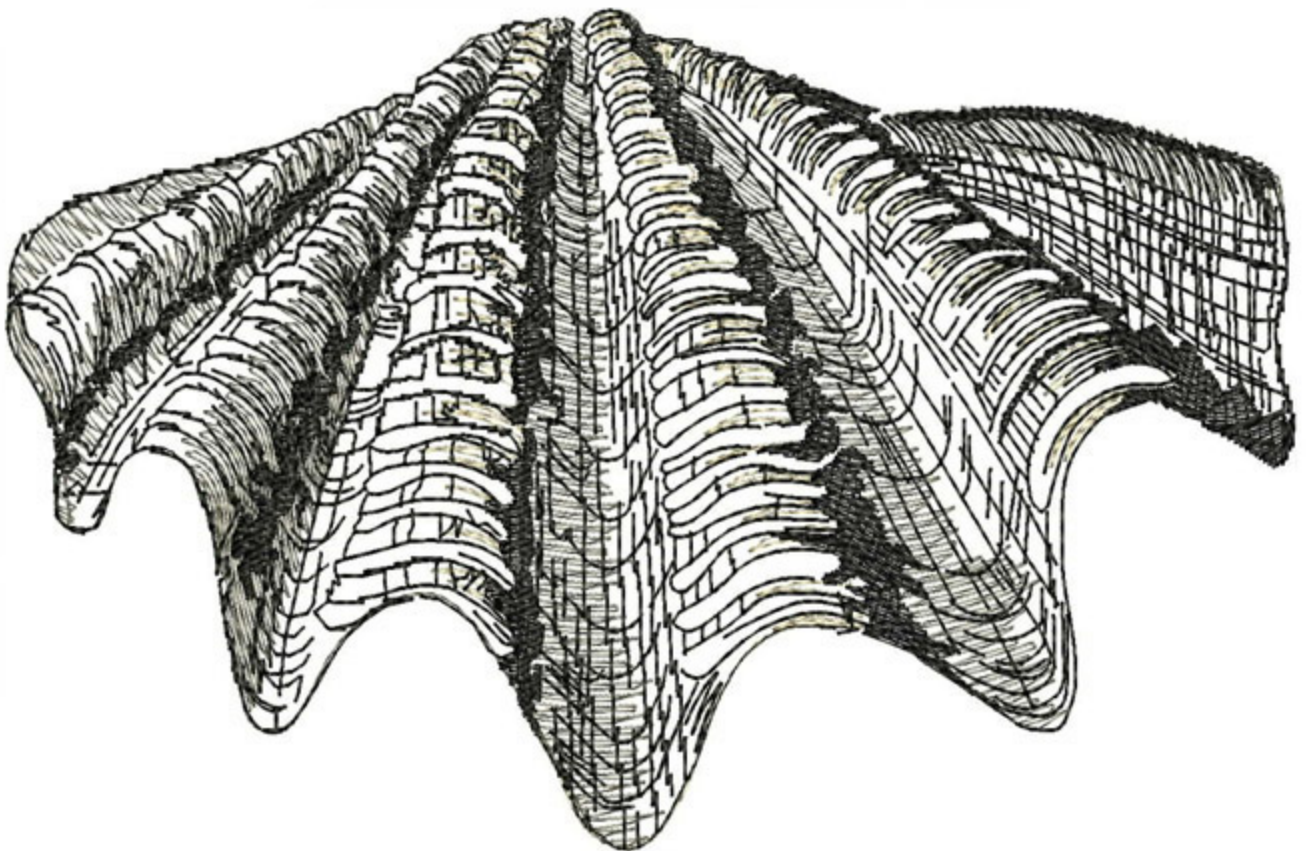

FBShell7_5x7

Stitches: 20005
Colors: 3
H: 114.6 mm
W: 175.0 mm
Inches 6.89x4.51

Color Sequence:
1. Havisham Tule 1853
Brand: Madeira Neon Polyester
2. 1663
Brand: Madeira poly
3. Black 1800
Brand: Madeira Neon Polyester