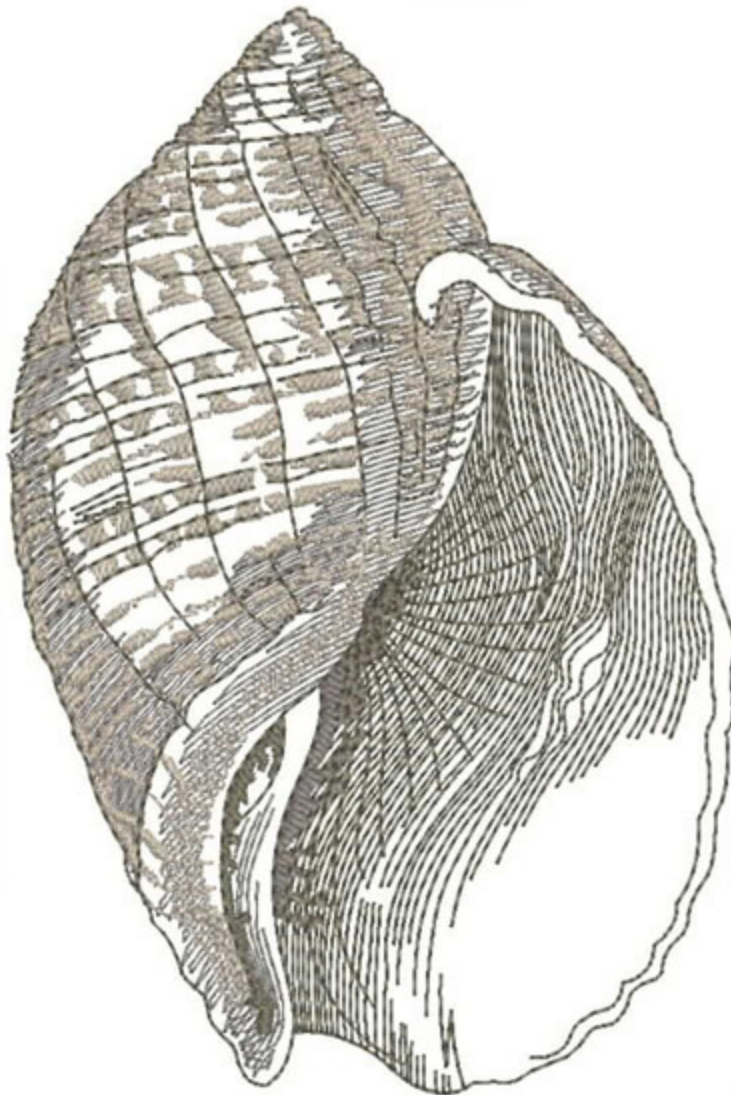

FBBSHell1_4x4

Stitches: 9513
Colors: 5
H: 100.0 mm
W: 89.9 mm
Inches 3.54x3.94

Color Sequence:

1.  Lilac Wine 1941
Brand: Madeira Neon Polyester
2.  1818
Brand: Madeira Poly
3.  Lilac Wine 1941
Brand: Madeira Neon Polyester
4.  1818
Brand: Madeira Poly
5.  1736
Brand: Madeira poly
6.  Comet's Tail 1860
Brand: Madeira Neon Polyester
7.  Satin Wine 1998
Brand: Madeira Neon Polyester

FBBShell2_4x4

Stitches: 10140
Colors: 3
H: 100.0 mm
W: 59.5 mm
Inches 2.34x3.93

Color Sequence:
1. ■ 1663
Brand: Madeira poly
2. ■ Flamingo 1817
Brand: Madeira Neon Polyester
3. ■ Pearl Grey 1660
Brand: Madeira Neon Polyester

FBBShell3_4x4

Stitches: 10676
Colors: 3
H: 100.0 mm
W: 66.6 mm
Inches 2.62x3.93

Color Sequence:
1. ■ Satin Wine 1998
Brand: Madeira Neon Polyester
2. ■ 1818
Brand: Madeira Poly
3. ■ 1663
Brand: Madeira poly