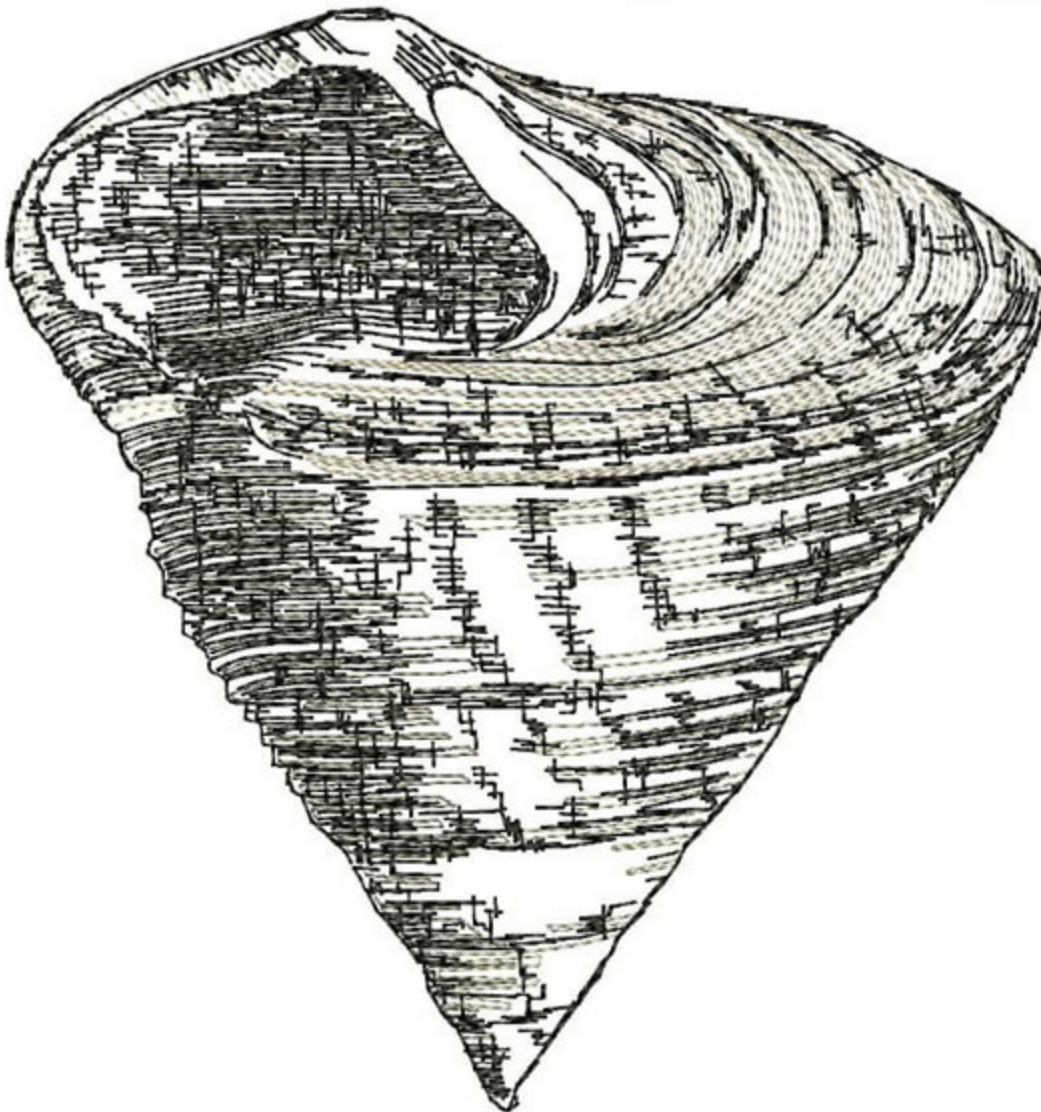

FBBShell9_4x4

Stitches: 15967
Colors: 4
H: 100.0 mm
W: 53.0 mm
Inches: 2.08x3.93

Color Sequence:
1.  Flamingo 1817
Brand: Madeira Neon Polyester
2.  Comet's Tail 1860
Brand: Madeira Neon Polyester
3.  1663
Brand: Madeira poly
4.  Black 1800
Brand: Madeira Neon Polyester

FBBShell_10_4x4

Stitches: 11711
Colors: 6
H: 100.0 mm
W: 93.7 mm
Inches: 3.69x3.93

Color Sequence:

1.  Comet's Tail 1860
Brand: Madeira Neon Polyester
2.  1818
Brand: Madeira Poly
3.  Pearl Grey 1660
Brand: Madeira Neon Polyester
4.  1663
Brand: Madeira poly
5.  Pale Saffron 1622
Brand: Madeira Neon Polyester
6.  Black 1800
Brand: Madeira Neon Polyester