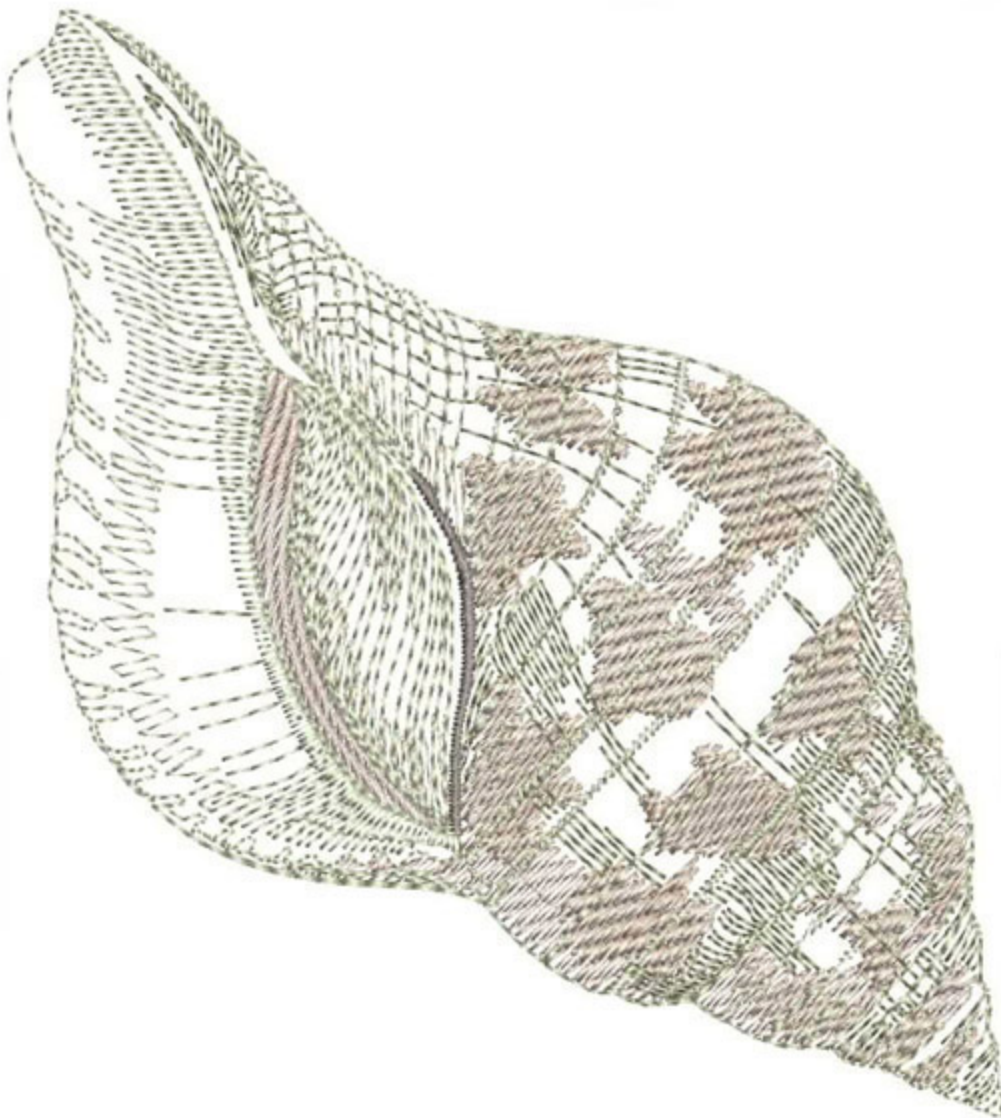

FBBSHell1_4x4

Stitches: 9513
Colors: 5
H: 100.0 mm
W: 89.9 mm
Inches 3.54x3.94

Color Sequence:

1.  Lilac Wine 1941
Brand: Madeira Neon Polyester
2.  1818
Brand: Madeira Poly
3.  Lilac Wine 1941
Brand: Madeira Neon Polyester
4.  1818
Brand: Madeira Poly
5.  1736
Brand: Madeira poly
6.  Comet's Tail 1860
Brand: Madeira Neon Polyester
7.  Satin Wine 1998
Brand: Madeira Neon Polyester

FBBShell2_4x4

Stitches: 10140
Colors: 3
H: 100.0 mm
W: 59.5 mm
Inches 2.34x3.93

Color Sequence:
1. ■ 1663
Brand: Madeira poly
2. ■ Flamingo 1817
Brand: Madeira Neon Polyester
3. ■ Pearl Grey 1660
Brand: Madeira Neon Polyester