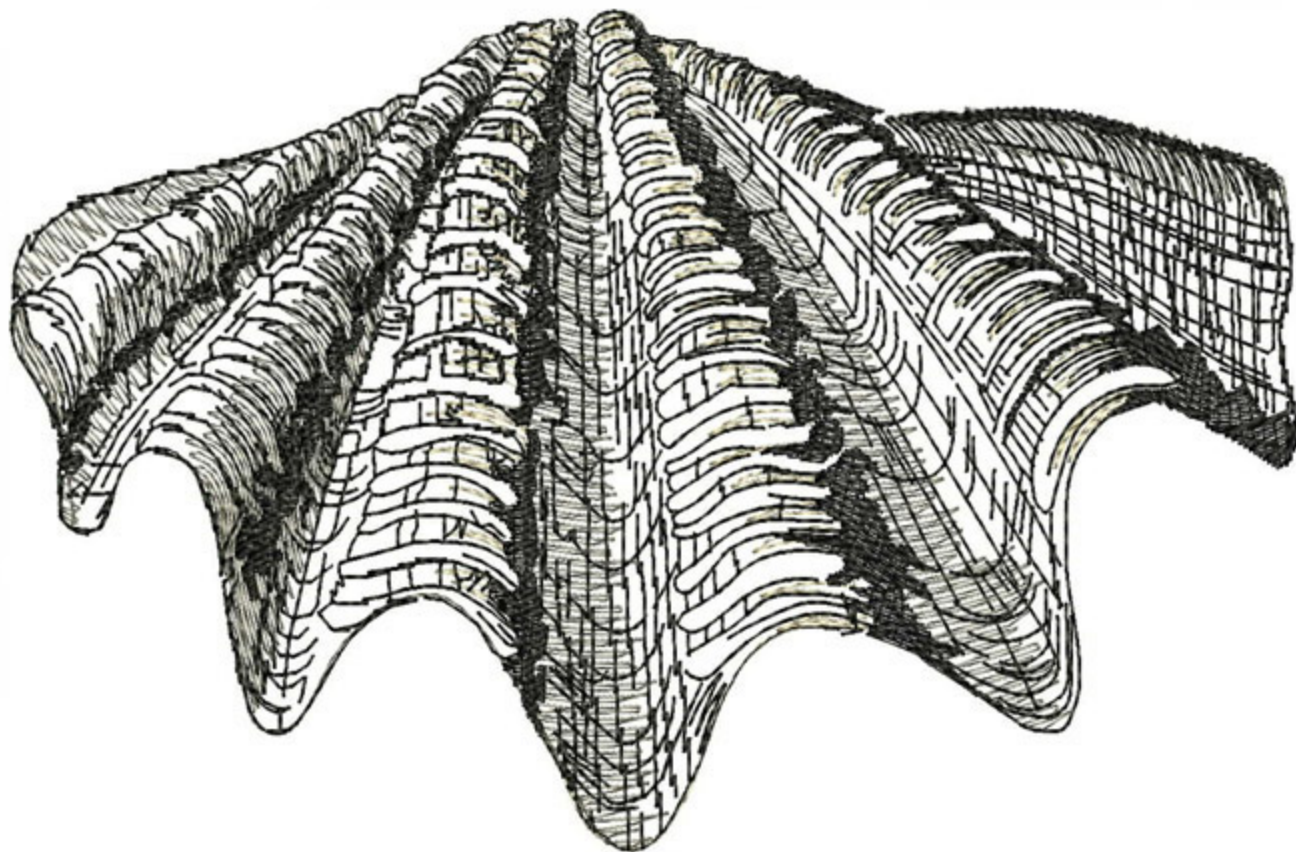

FBBSHell7_4x4

Stitches: 12935
Colors: 3
H: 65.4 mm
W: 100.0 mm
Inches 3.93x2.57

Color Sequence:
1. Havisham Tule 1853
Brand: Madeira Neon Polyester
2. 1663
Brand: Madeira poly
3. Black 1800
Brand: Madeira Neon Polyester