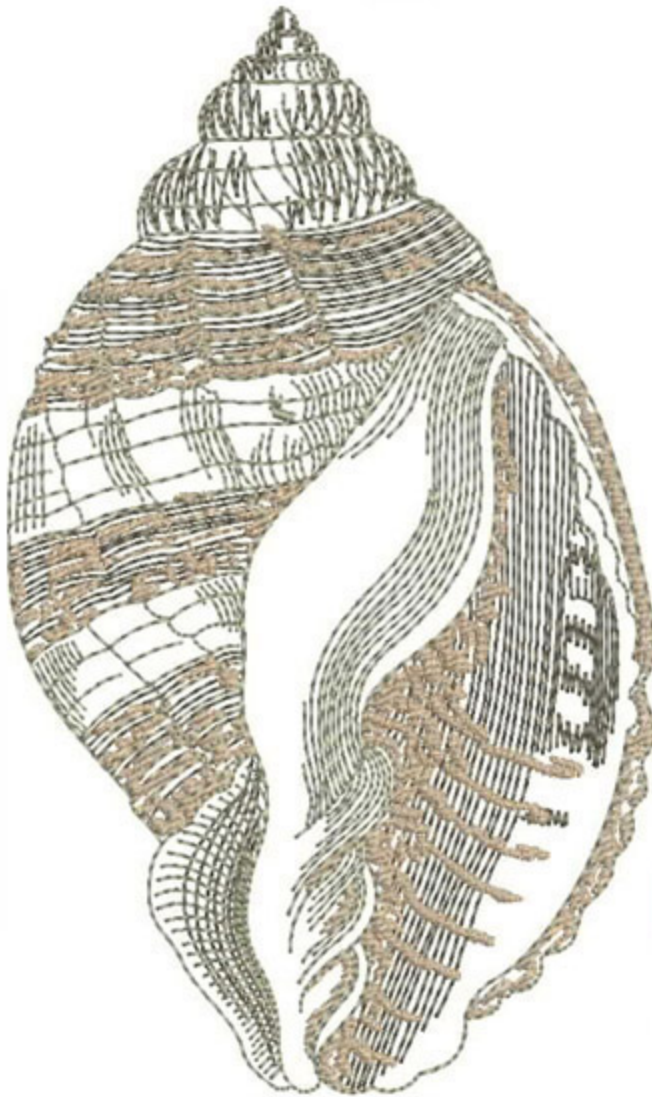

FBBSHell1_4x4

Stitches: 9513
Colors: 5
H: 100.0 mm
W: 89.9 mm
Inches 3.54x3.94

Color Sequence:

1.  Lilac Wine 1941
Brand: Madeira Neon Polyester
2.  1818
Brand: Madeira Poly
3.  Lilac Wine 1941
Brand: Madeira Neon Polyester
4.  1818
Brand: Madeira Poly
5.  1736
Brand: Madeira poly
6.  Comet's Tail 1860
Brand: Madeira Neon Polyester
7.  Satin Wine 1998
Brand: Madeira Neon Polyester

FBBShell2_4x4

Stitches: 10140
Colors: 3
H: 100.0 mm
W: 59.5 mm
Inches 2.34x3.93

Color Sequence:
1. ■ 1663
Brand: Madeira poly
2. ■ Flamingo 1817
Brand: Madeira Neon Polyester
3. ■ Pearl Grey 1660
Brand: Madeira Neon Polyester