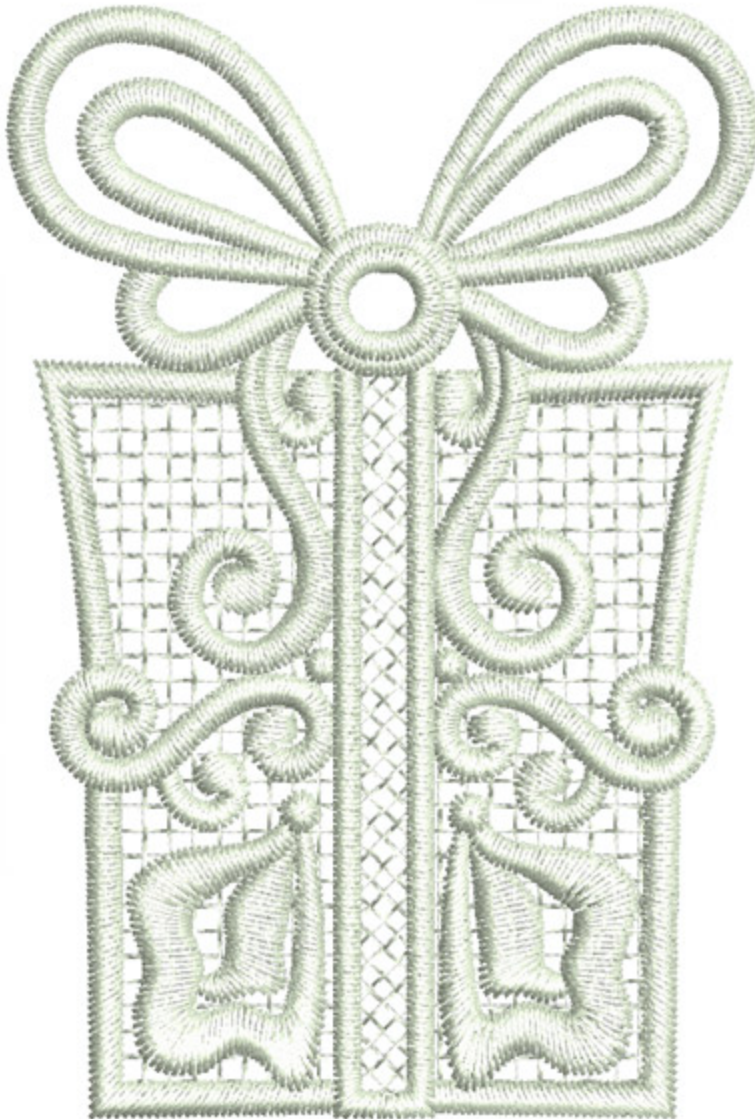

ASOCQBPresent1_4x4

Stitches: 10328
Colors: 1
H: 89.9 mm
W: 60.7 mm

Color Sequence:
1. ☐ White 1802
Brand: Madeira Neon Polyester