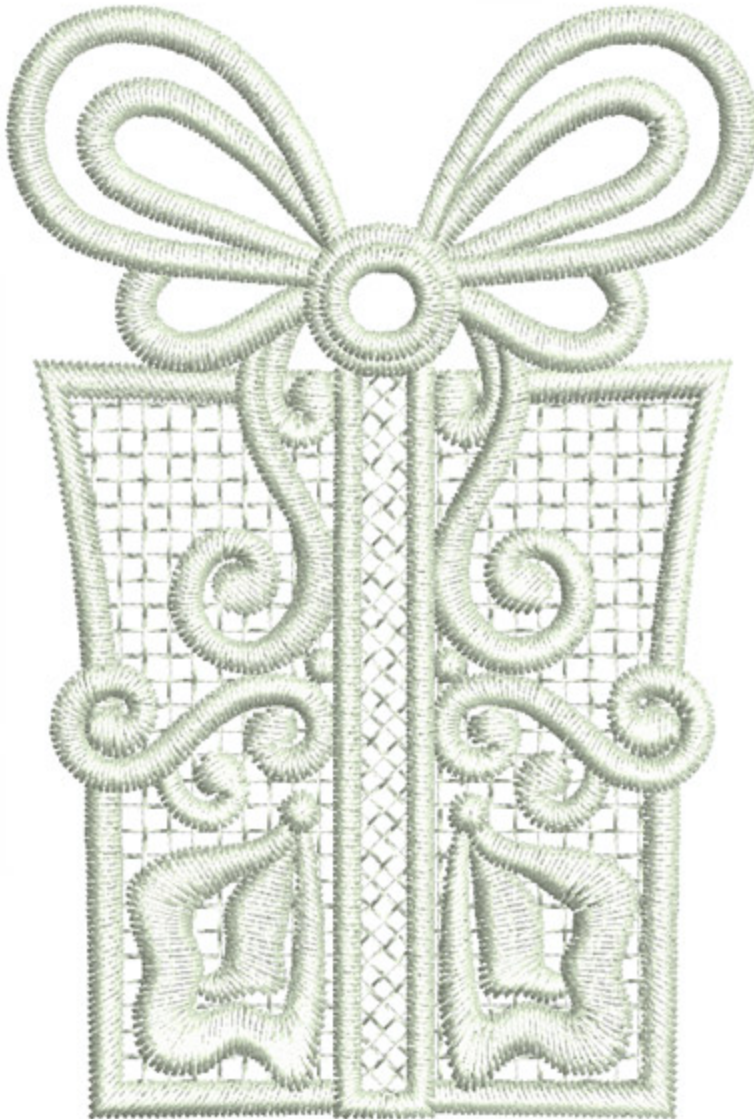

ASOCQBPresent1_2x2

Stitches: 4656
Colors: 1
H: 50.0 mm
W: 33.8 mm

Color Sequence:
1. ☐ Frost 1804
Brand: Madeira Neon Polyester