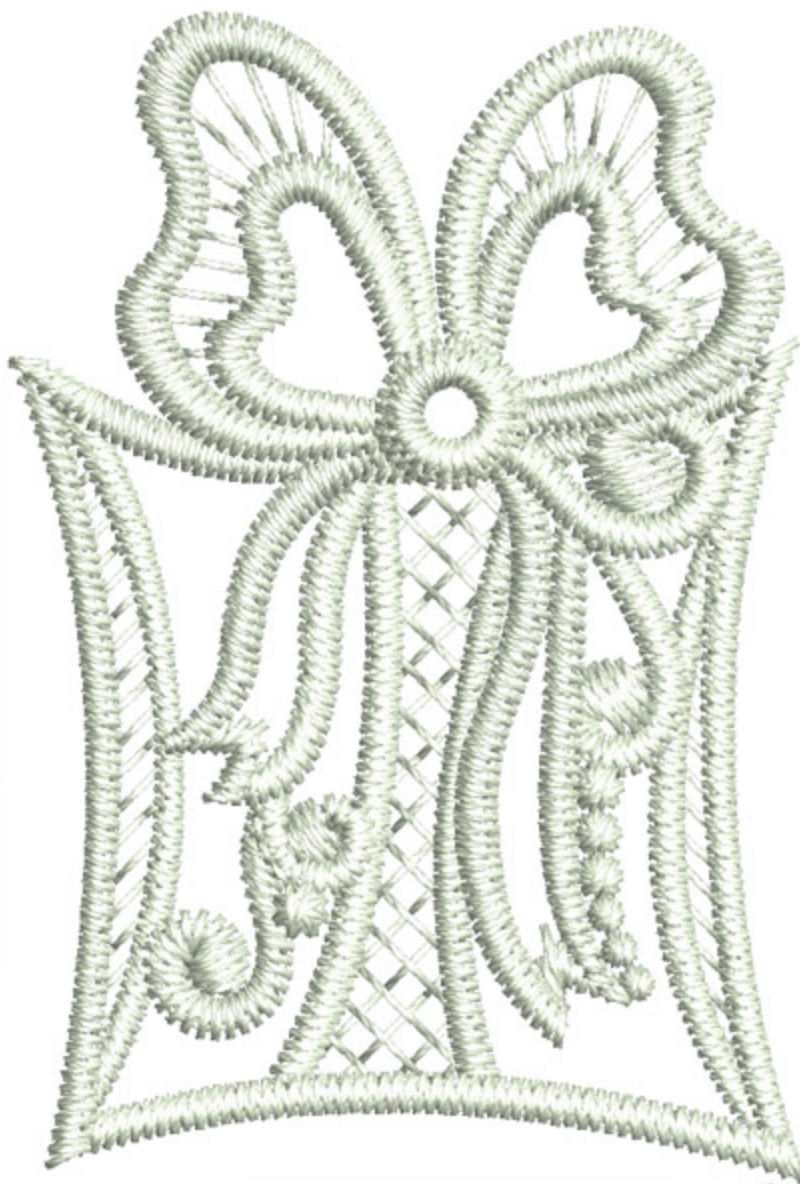

ASOCPresent3_2x2

Stitches: 5092
Colors: 1
H: 50.0 mm
W: 35.9 mm

Color Sequence:
1. Frost 1804
Brand: Madeira Neon Polyester

ASOCPresent4_2x2

Stitches: 5024
Colors: 1
H: 49.9 mm
W: 33.9 mm

Color Sequence:
1. White 1802
Brand: Madeira Neon Polyester

ASOCPresent5_2x2

Stitches: 7593
Colors: 1
H: 50.0 mm
W: 37.2 mm

Color Sequence:
1. White 1802
Brand: Madeira Neon Polyester

ASOCSantaHat2x2

Stitches: 9410
Colors: 1
H: 50.0 mm
W: 47.5 mm

Color Sequence:
1. White 1802
Brand: Madeira Neon Polyester