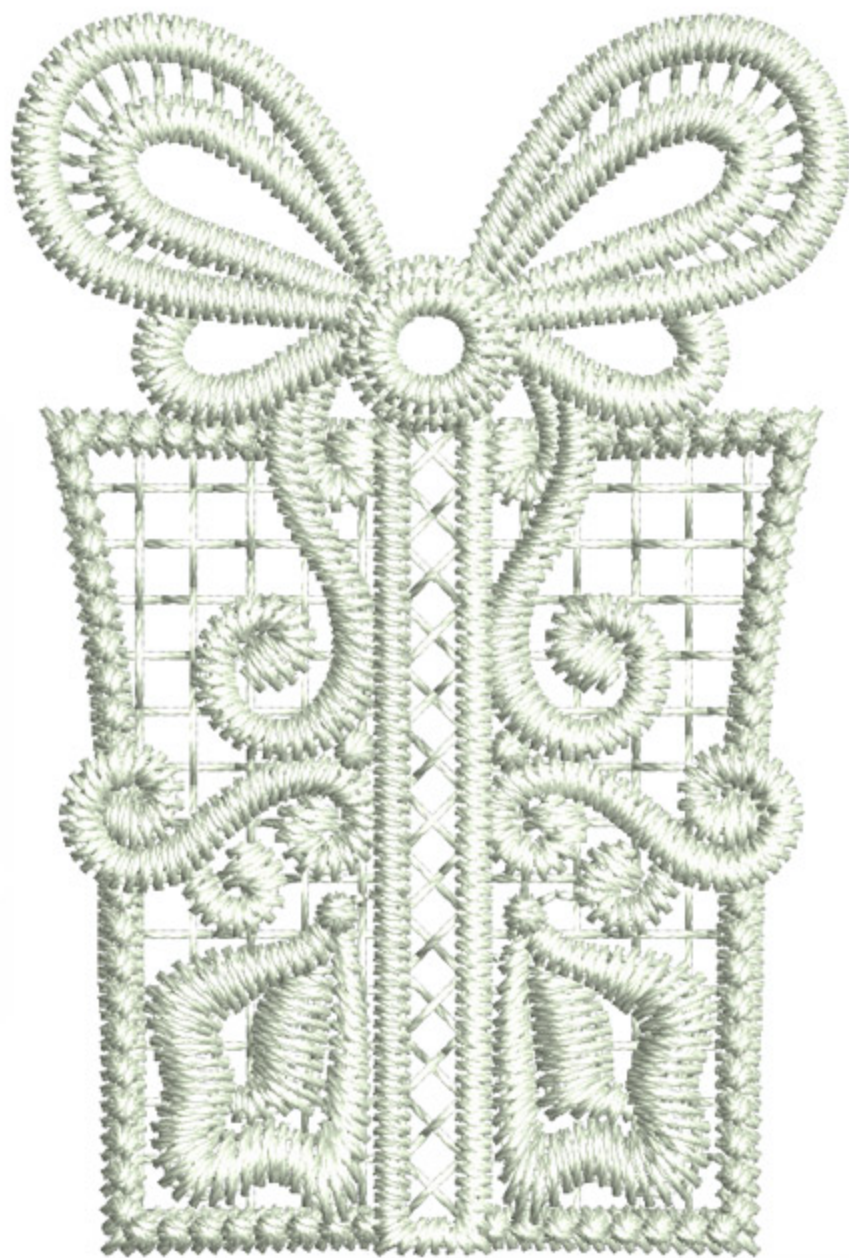

ASOCPresent1_2x2

Stitches: 7475
Colors: 1
H: 50.0 mm
W: 33.8 mm