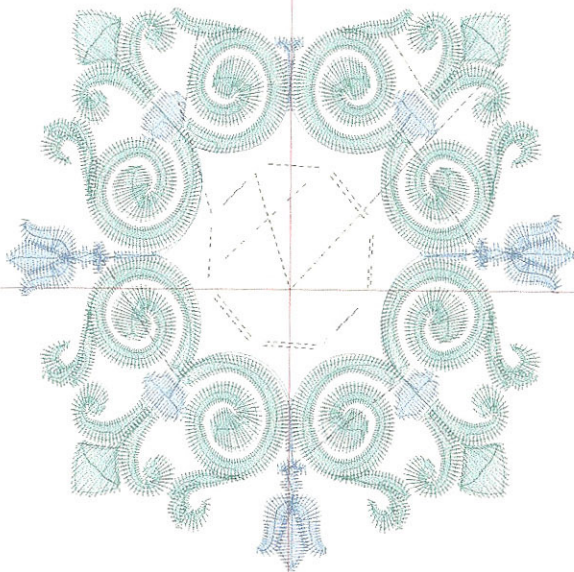

Stitches: 4054
Colors: 1
H: 107.0 mm
W: 107.0 mm

Color Sequence:
1. ■ Canola 1706
Brand: Madeira Neon Polyester

Stitches: 8737
Colors: 3
H: 75.0 mm
W: 75.0 mm

Color Sequence:

1.  1668
Brand: madeira poly
2.  Slate Blue 1760
Brand: Madeira Neon Polyester
3.  Celestial Tule 1682
Brand: Madeira Neon Polyester

Stitches: 13300
Colors: 4
H: 74.8 mm
W: 203.5 mm

Color Sequence:

1. ■ Baby Blue 17
Brand: BERNINA
2. ■ 1668
Brand: madeira poly
3. ■ Slate Blue 1760
Brand: Madeira Neon Polyester
4. ■ Hot Pink 56
Brand: BERNINA

Stitches: 10444
Colors: 4
H: 75.0 mm
W: 162.1 mm

Color Sequence:

1. ■ Deep Yellow 49
Brand: BERNINA
2. ■ 1668
Brand: madiera poly
3. ■ Slate Blue 1760
Brand: Madeira Neon Polyester
4. ■ Chartreuse 33
Brand: BERNINA

Stitches: 15645
Colors: 2
H: 142.0 mm
W: 141.4 mm

Color Sequence:

1. ■ Rhubarb 1785
Brand: Madeira Neon Polyester
2. ■ Black 1800
Brand: Madeira Neon Polyester