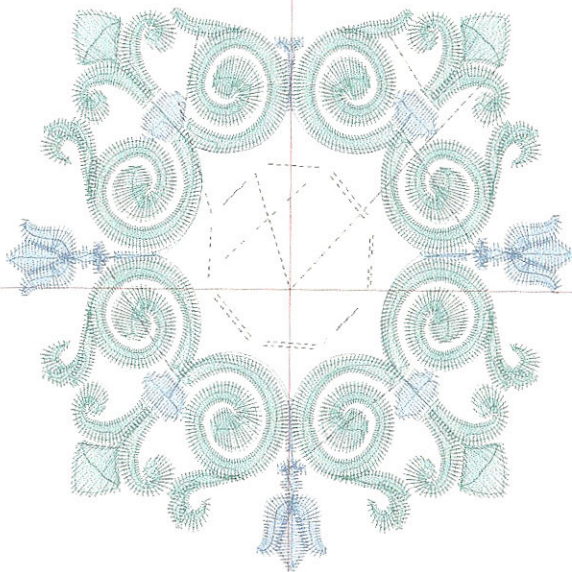

Stitches: 8737
Colors: 3
H: 75.0 mm
W: 75.0 mm

Color Sequence:

1. 1668
  Brand: madeira poly
2. Slate Blue 1760
  Brand: Madeira Neon Polyester
3. Celestial Tule 1682
  Brand: Madeira Neon Polyester