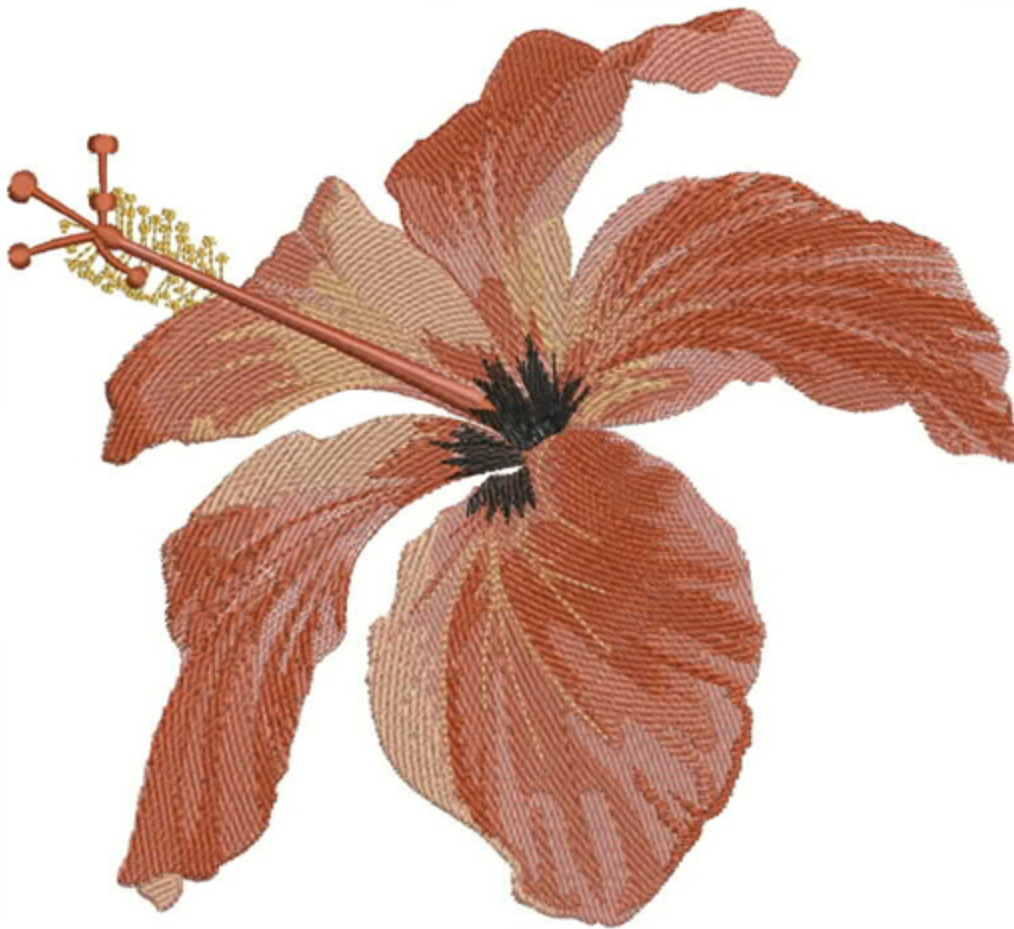

Color Sequence:

1. Shrimp 1620
  Brand: Madeira Neon Polyester
2. Sunkist 1779
  Brand: Madeira Neon Polyester
3. Flamingo 1817
  Brand: Madeira Neon Polyester
4. 1639
  Brand: Madeira Poly
5. Tangerine Beige 1752
  Brand: Madeira Neon Polyester
6. Gold Star 1971
  Brand: Madeira Neon Polyester
7. 1639
  Brand: Madeira Poly
8. Shrimp 1620
  Brand: Madeira Neon Polyester
9. Black 1800
  Brand: Madeira Neon Polyester