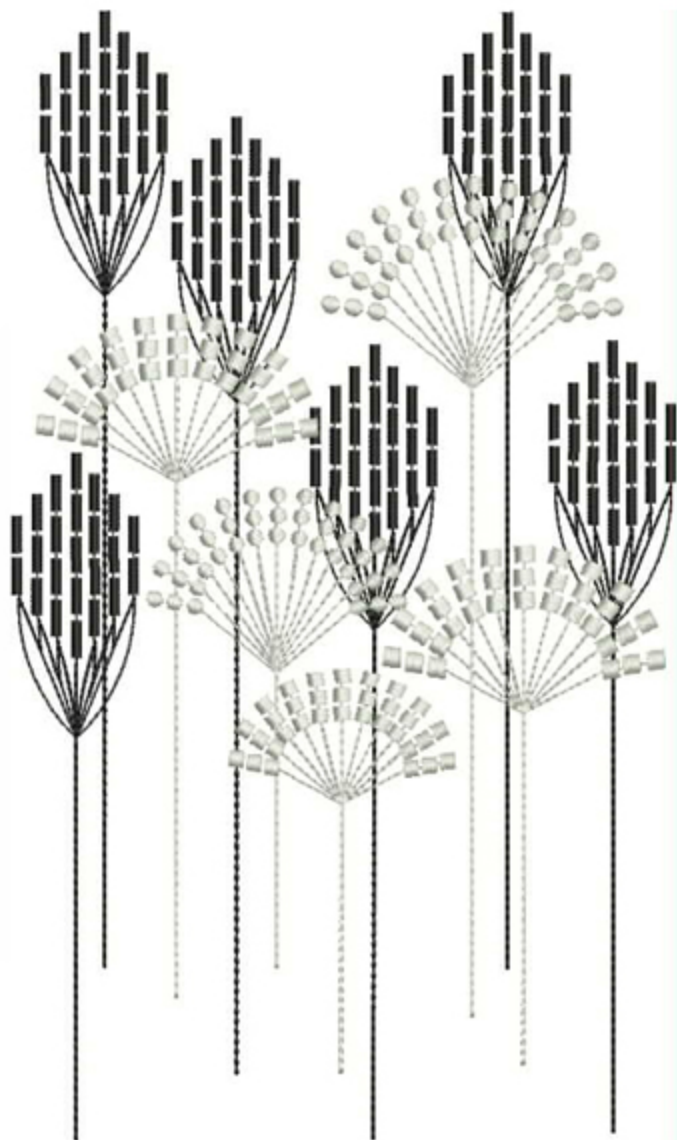

Color Sequence:

1. ■ Black 1800
  Brand: Madeira Neon Polyester
2. □ White 15
  Brand: BERNINA