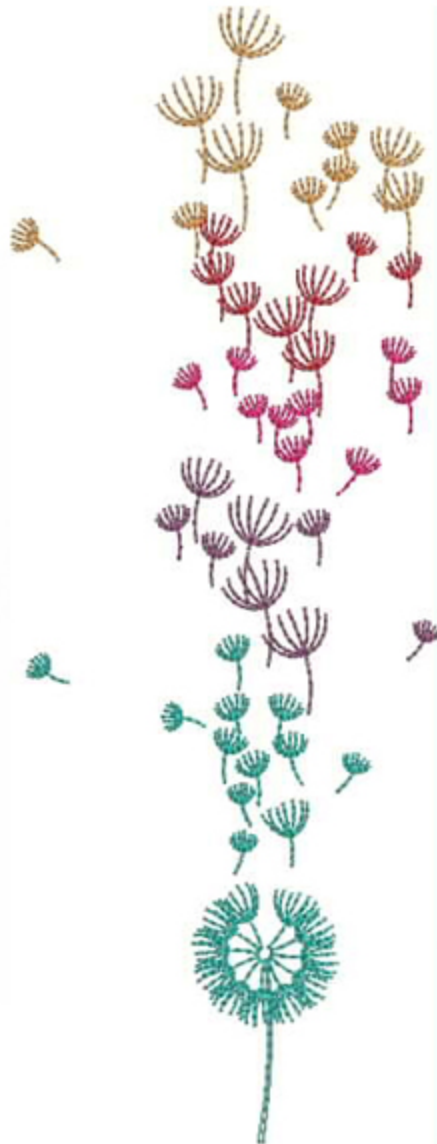

Color Sequence:  
1. ■ Black 1800  
Brand: Madeira Neon Polyester

ADWAbstractFansII5x7

Stitches: 16281  
Colors: 2  
H: 175.0 mm  
W: 102.4 mm

Color Sequence:  
1. ■ Black 1800  
Brand: Madeira Neon Polyester  
2. | | White 15  
Brand: BERNINA

ADWAcending5x7

Stitches: 3988  
Colors: 5  
H: 174.7 mm  
W: 65.6 mm

Color Sequence:

1. ■ Aquamarine 1895  
Brand: Madeira Neon Polyester
2. ■ 1709  
Brand: Madeira poly
3. ■ Berry 1880  
Brand: Madeira Neon Polyester
4. ■ Coldstream 1637  
Brand: Madeira Neon Polyester
5. ■ Kumquat 1755  
Brand: Madeira Neon Polyester
6. ■ Berry 1880  
Brand: Madeira Neon Polyester

ADWATouchOfDandelion5x7

Stitches: 25364  
Colors: 8  
H: 127.2 mm  
W: 151.3 mm

Color Sequence:

1.  White 1802  
Brand: Madeira Neon Polyester
2.  1940  
Brand: Madeira poly
3.  1648  
Brand: Madeira poly
4.  Scholastic 1951  
Brand: Madeira Neon Polyester
5.  Sunflower 1980  
Brand: Madeira Neon Polyester
6.  Pastoral Green 1848  
Brand: Madeira Neon Polyester
7.  Maize 1861  
Brand: Madeira Neon Polyester
8.  Toast 1773  
Brand: Madeira Neon Polyester

Color Sequence:

1.  1949  
Brand: Madeira poly
2.  1654  
Brand: Madeira poly

ADWWeed5x7

Stitches: 5354  
Colors: 3  
H: 128.1 mm  
W: 127.2 mm

Color Sequence:

1. ■ Silvery Grey 1840  
Brand: Madeira Neon Polyester
2. ■ 1920  
Brand: Madeira poly
3. ■ Black 1800  
Brand: Madeira Neon Polyester