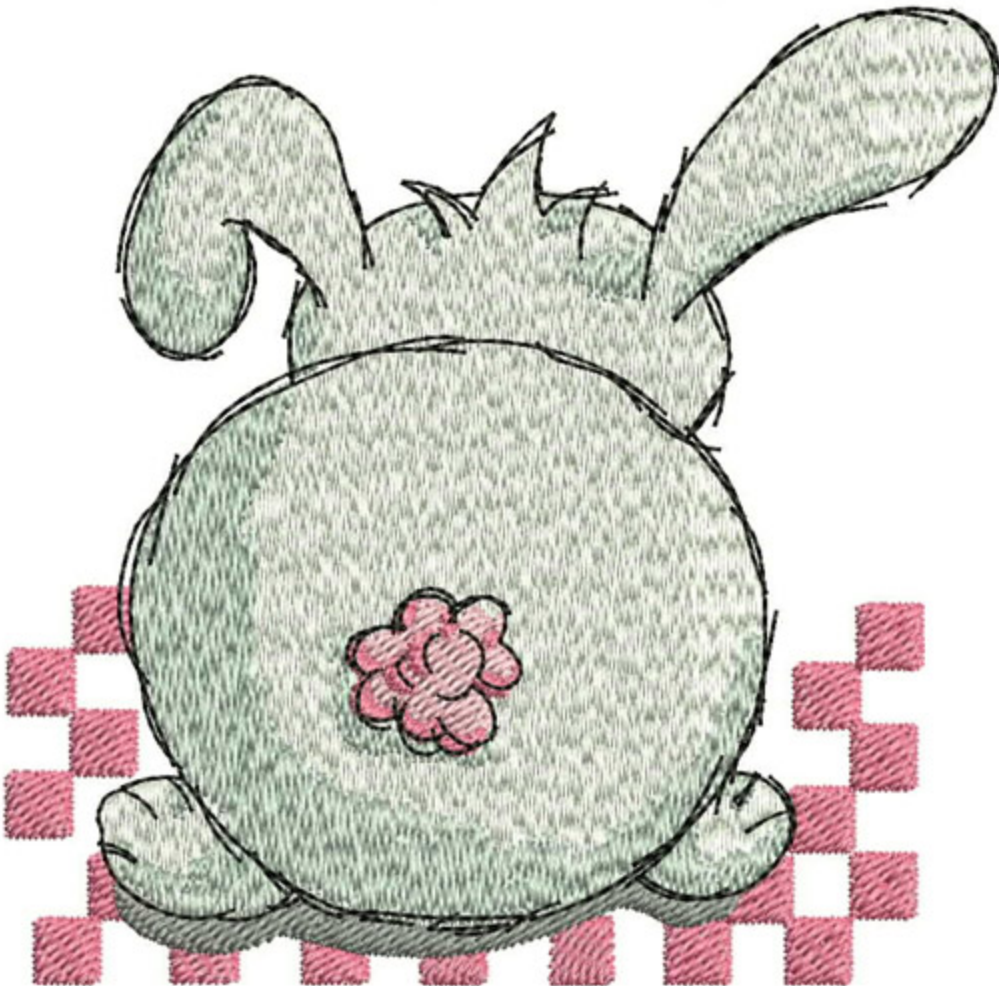

CABunnyTail

Stitches: 14791
Colors: 6
H: 98.1 mm
W: 99.8 mm

Color Sequence:

1. Floral Pink 1990
  Brand: Madeira Neon Polyester
2. Silvery Grey 1840
  Brand: Madeira Neon Polyester
3. White 1802
  Brand: Madeira Neon Polyester
4. Ice Fishing 1611
  Brand: Madeira Neon Polyester
5. Rambling Pink 1921
  Brand: Madeira Neon Polyester
6. Floral Pink 1990
  Brand: Madeira Neon Polyester
7. Black 1800
  Brand: Madeira Neon Polyester