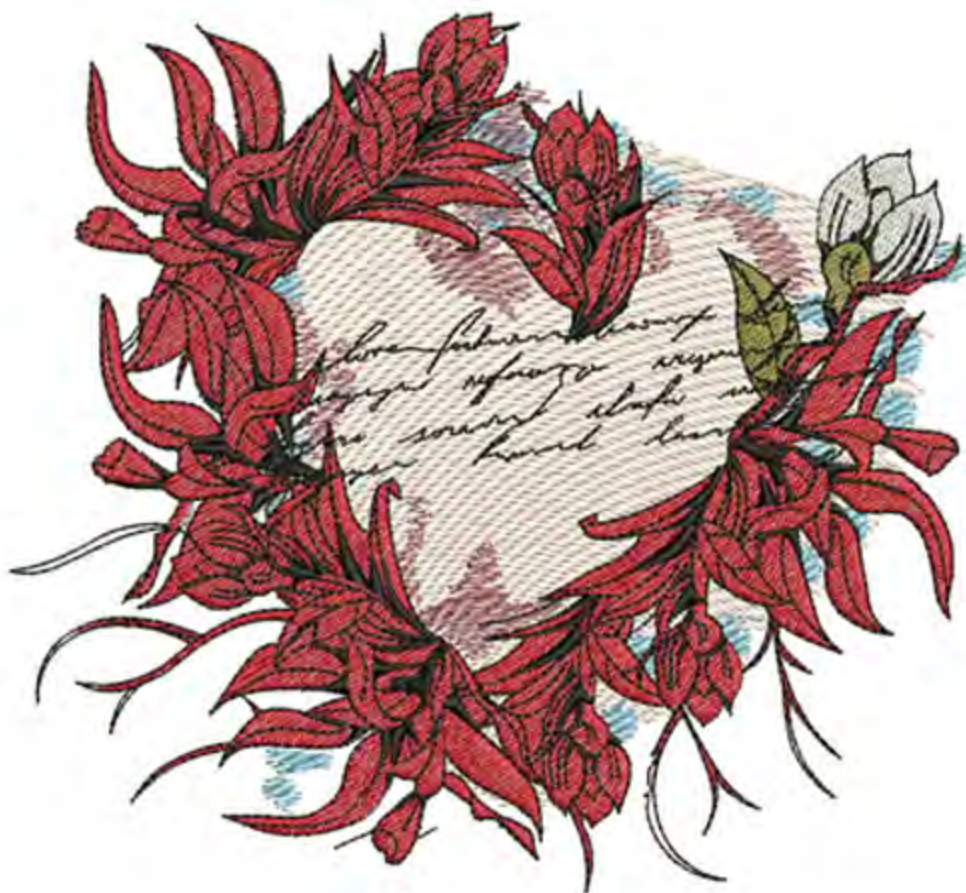

WLFlowerSurroundHeart5x7

Stitches: 29793
Colors: 7
H: 127.2 mm
W: 138.2 mm
Zoom: 1.00

Total Bobbin: 50.20m

Color Sequence:

1. Emily Pink 1915
  Brand: Madeira Neon Polyester
2. 1871
  Brand: Madeira poly
3. Wine 1782
  Brand: Madeira Neon Polyester
4. brown olive 1759
  Brand: Madeira poly
5. White 1802
  Brand: Madeira Neon Polyester
6. Coldstream 1637
  Brand: Madeira Neon Polyester
7. Black 1800
  Brand: Madeira Neon Polyester