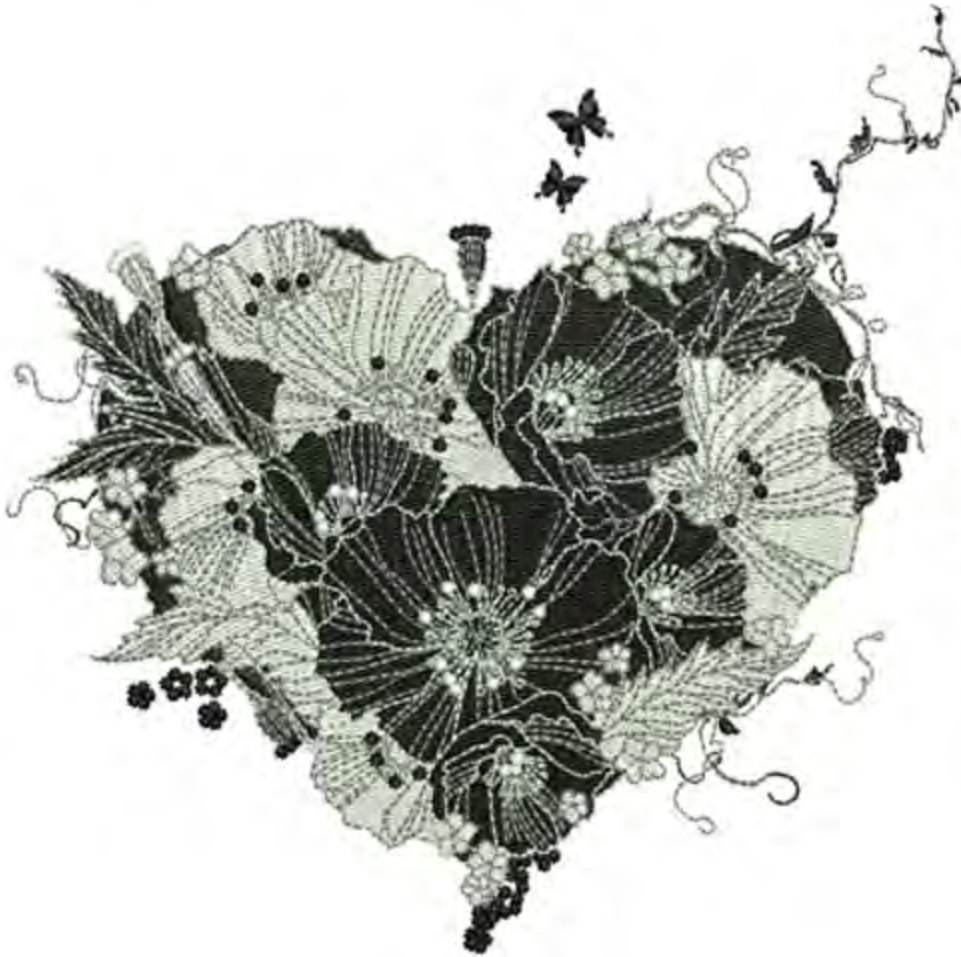

WBlackandWhiteBeauty5x7

Stitches: 35397
Colors: 4
H: 127.2 mm
W: 127.5 mm
Zoom: 1.00

Total Bobbin: 52.49m

Color Sequence:

1. ☐ White 1802
  Brand: Madeira Neon Polyester
2. ☒ Black 1800
  Brand: Madeira Neon Polyester
3. ☒ Silvery Grey 1840
  Brand: Madeira Neon Polyester
4. ☐ Shark Skin 1811
  Brand: Madeira Neon Polyester
5. ☒ Black 1800
  Brand: Madeira Neon Polyester
6. ☐ White 1802
  Brand: Madeira Neon Polyester