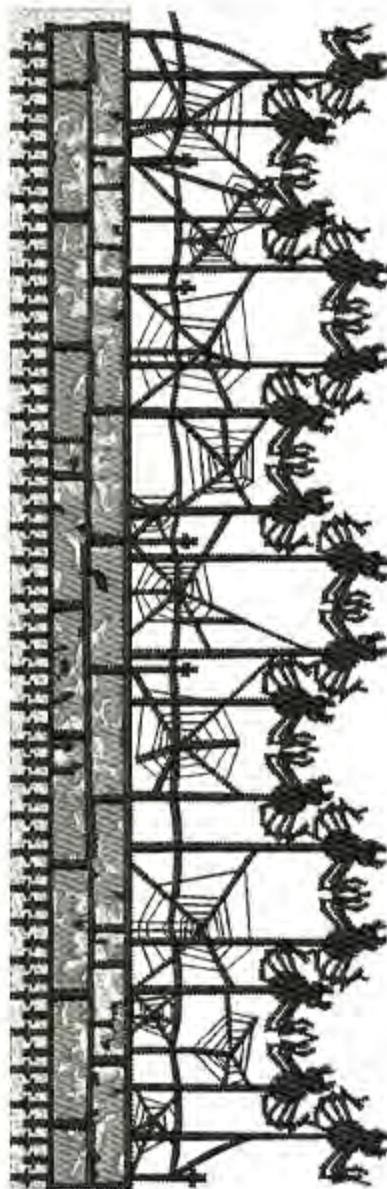

Stitches: 25016
 Colors: 14
 H: 200.2 mm
 W: 130.2 mm

Color Sequence:

1. White 1802
Brand: Madeira Neon Polyester
2. Coldstream 1637
Brand: Madeira Neon Polyester
3. Shark Skin 1811
Brand: Madeira Neon Polyester
4. White 1802
Brand: Madeira Neon Polyester
5. 1727
Brand: Madeira poly
6. Julep 1892
Brand: Madeira Neon Polyester
7. Coldstream 1637
Brand: Madeira Neon Polyester
8. med dark red 1982
Brand: Madeira poly
9. 1616
Brand: Madeira poly
10. Coldstream 1637
Brand: Madeira Neon Polyester
11. Pastoral Green 1848
Brand: Madeira Neon Polyester
12. 1650
Brand: Madeira poly
13. 1871
Brand: Madeira poly
14. Marlin 1797
Brand: Madeira Neon Polyester
15. 1614
Brand: Madeira poly
16. Shark Skin 1811
Brand: Madeira Neon Polyester
17. Trawler 1741
Brand: Madeira Neon Polyester
18. Black 1800
Brand: Madeira Neon Polyester
19. White 1802
Brand: Madeira Neon Polyester

Color Sequence:
1. ■ Black 1800
Brand: Madeira Neon Polyester
2. ■ Red Cotta 1678
Brand: Madeira Neon Polyester

ADHHauntedHouseCorner6x6

Stitches: 21723
Colors: 3
H: 151.4 mm
W: 151.8 mm

Color Sequence:

1.  Lipstick 1838
Brand: Madeira Neon Polyester
2.  Scholastic 1951
Brand: Madeira Neon Polyester
3.  Black 1800
Brand: Madeira Neon Polyester
4.  Lipstick 1838
Brand: Madeira Neon Polyester
5.  Black 1800
Brand: Madeira Neon Polyester

ADHSpiderLace6x8

Stitches: 42027
Colors: 3
H: 200.3 mm
W: 64.9 mm

Color Sequence:

1. ■ Black 1800
Brand: Madeira Neon Polyester
2. □ White 1802
Brand: Madeira Neon Polyester
3. ■ Silvery Grey 1840
Brand: Madeira Neon Polyester
4. ■ Black 1800
Brand: Madeira Neon Polyester