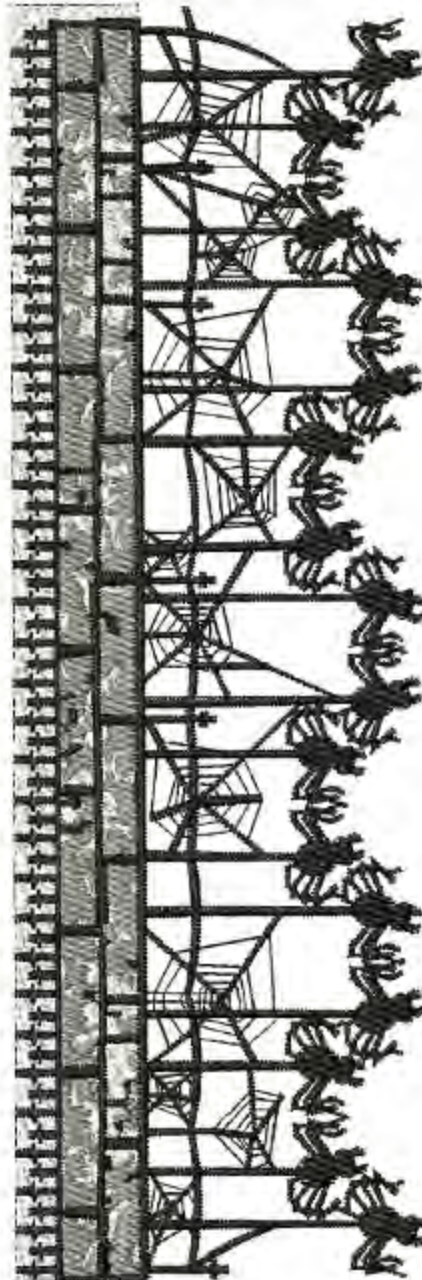

ADHSpiderLace5x7

Stitches: 36888
Colors: 3
H: 175.0 mm
W: 56.7 mm

Color Sequence:

1. ■ Black 1800
  Brand: Madeira Neon Polyester
2. □ White 1802
  Brand: Madeira Neon Polyester
3. ■ Silvery Grey 1840
  Brand: Madeira Neon Polyester
4. ■ Black 1800
  Brand: Madeira Neon Polyester