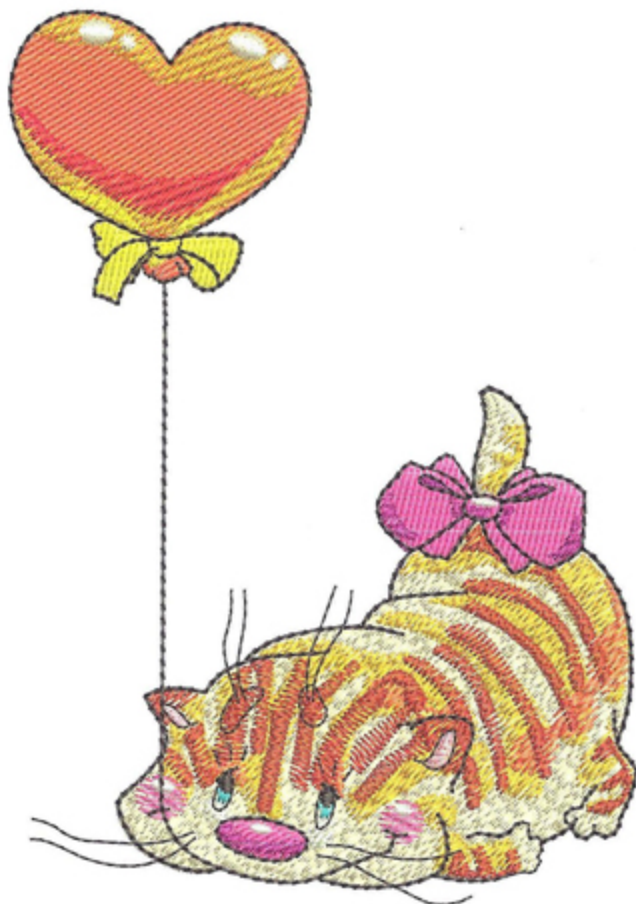

Color Sequence:

1. Pale Saffron 1622
  Brand: Madeira Neon Polyester
2. White 1802
  Brand: Madeira Neon Polyester
3. Academic 1955
  Brand: Madeira Neon Polyester
4. Paprika 1987
  Brand: Madeira Neon Polyester
5. 1899
  Brand: Madiera Poly Neon
6. Academic 1955
  Brand: Madeira Neon Polyester
7. Lipstick 1838
  Brand: Madeira Neon Polyester
8. Canary 1924
  Brand: Madeira Neon Polyester
9. 1709
  Brand: Madiera PolyNeon
10. Rambling Pink 1921
  Brand: Madeira Neon Polyester
11. Plum 1788
  Brand: Madeira Neon Polyester
12. White 1802
  Brand: Madeira Neon Polyester
13. Aquamarine 1895
  Brand: Madeira Neon Polyester
14. Black 1800
  Brand: Madeira Neon Polyester