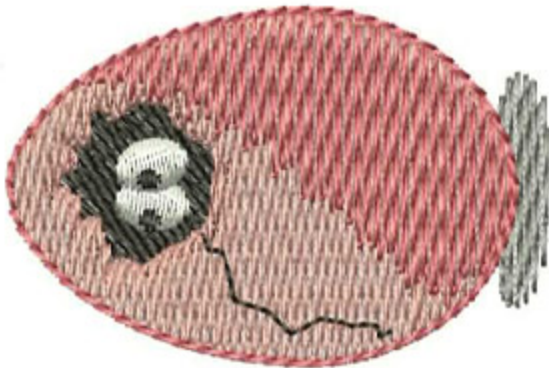

Creations by Kara

Embroidery Designs For The Creative Mind

All Year Long

5x7 hoop

This is a collection of 15 designs digitized by Kara. These adorable designs will keep you busy “All Year Long”. Imagine a t-shirt for your favorite sweetheart. Keep all the celebrations throughout the year there to enjoy on a cozy child’s quilt.

Thread colors chosen from Madeira Rayon and Poly Neon. Test stitch outs were done with Kona cotton and a crisp mid-weight stabilizer hooped with the fabric.

AYL3Eggs

Stitches: 11358
 Colors: 9
 H: 48.5 mm
 W: 111.0 mm