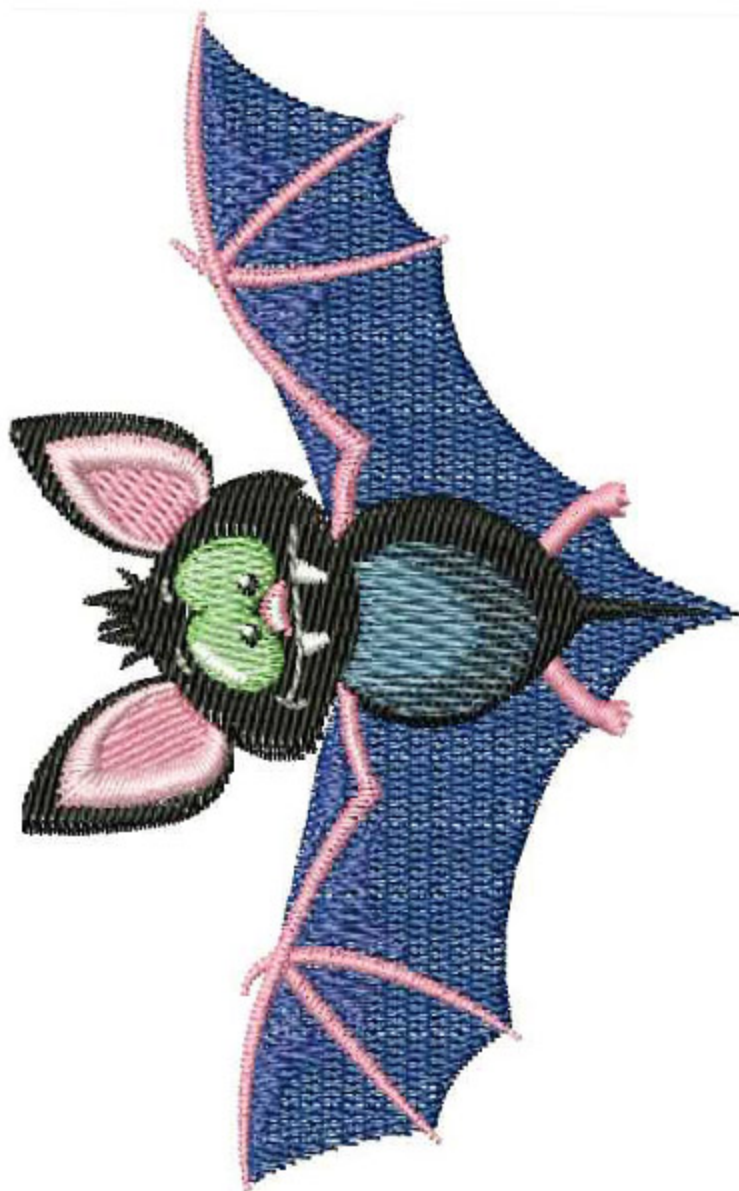

AYLBatty

Stitches: 10551
Colors: 10
H: 69.2 mm
W: 111.3 mm

Color Sequence:

1. ■ Blue Ribbon 1967
  Brand: Madeira Neon Polyester
2. ■ Brunswick 1676
  Brand: Madeira Neon Polyester
3. ■ Black 1800
  Brand: Madeira Neon Polyester
4. ■ Blue Ink 1764
  Brand: Madeira Neon Polyester
5. ■ New England 1642
  Brand: Madeira Neon Polyester
6. ■ Wild Pink 1721
  Brand: Madeira Neon Polyester
7. ■ Rambling Pink 1921
  Brand: Madeira Neon Polyester
8. ■ 1649
  Brand: Madeira Poly Neon
9. ■ Black 1800
  Brand: Madeira Neon Polyester
10. □ White 1802
  Brand: Madeira Neon Polyester
11. ■ Cinder 1918
  Brand: Madeira Neon Polyester