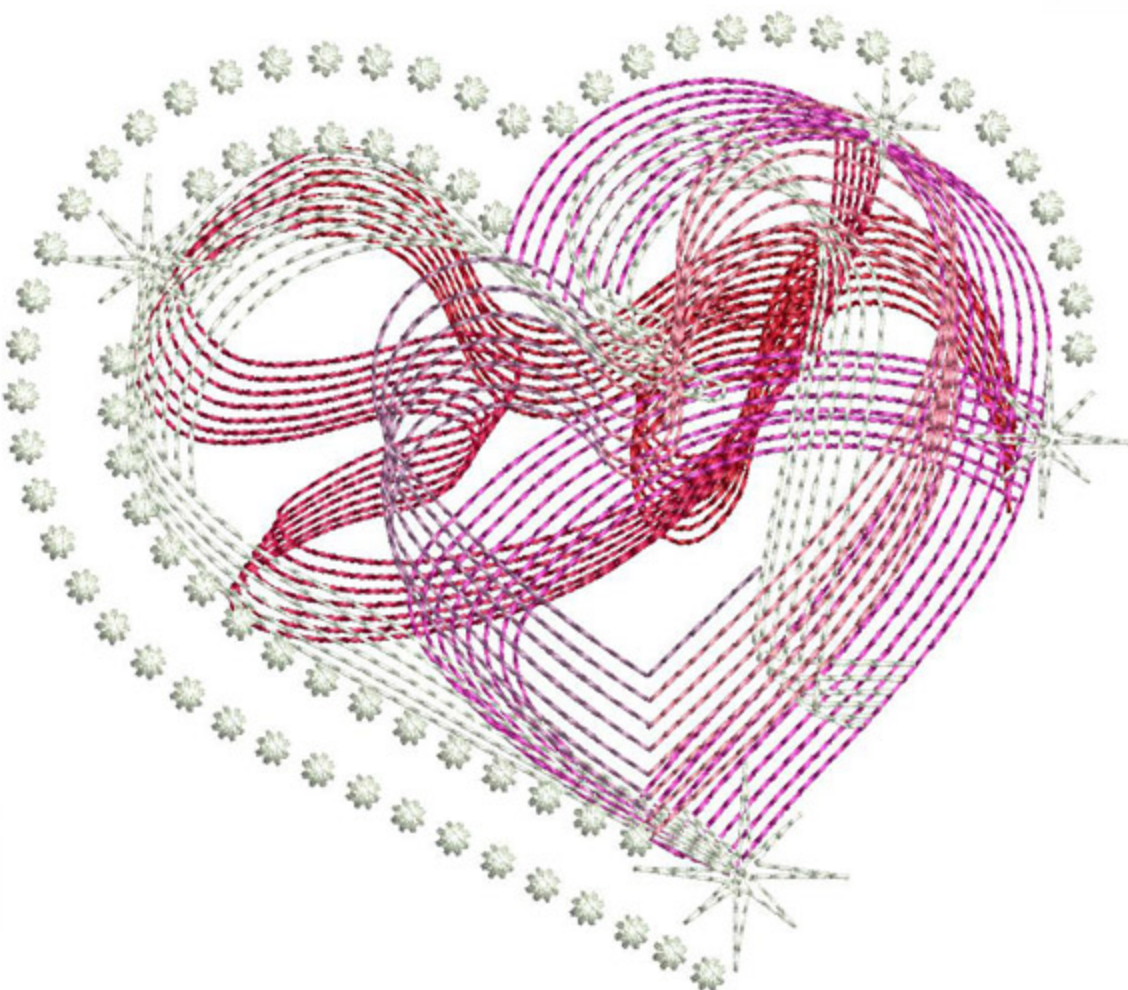

---

3Roses8x10

Stitches: 15416  
Colors: 2  
H: 194.8 mm  
W: 230.9 mm

Color Sequence:  
1. ■ Lipstick 1838  
Brand: Madeira Neon Polyester  
2. □ Snow White 1801  
Brand: Madeira Neon Polyester

AbstractLines8x10

Stitches: 19540  
Colors: 6  
H: 194.6 mm  
W: 225.7 mm

Color Sequence:

1.  Lipstick 1838  
Brand: Madeira Neon Polyester
2.  Jockey Red 1681  
Brand: Madeira Neon Polyester
3.  1709  
Brand: Madeira Poly
4.  Snow White 1801  
Brand: Madeira Neon Polyester
5.  Wild Pink 1721  
Brand: Madeira Neon Polyester
6.  Cachet 1831  
Brand: Madeira Neon Polyester
7.  Snow White 1801  
Brand: Madeira Neon Polyester