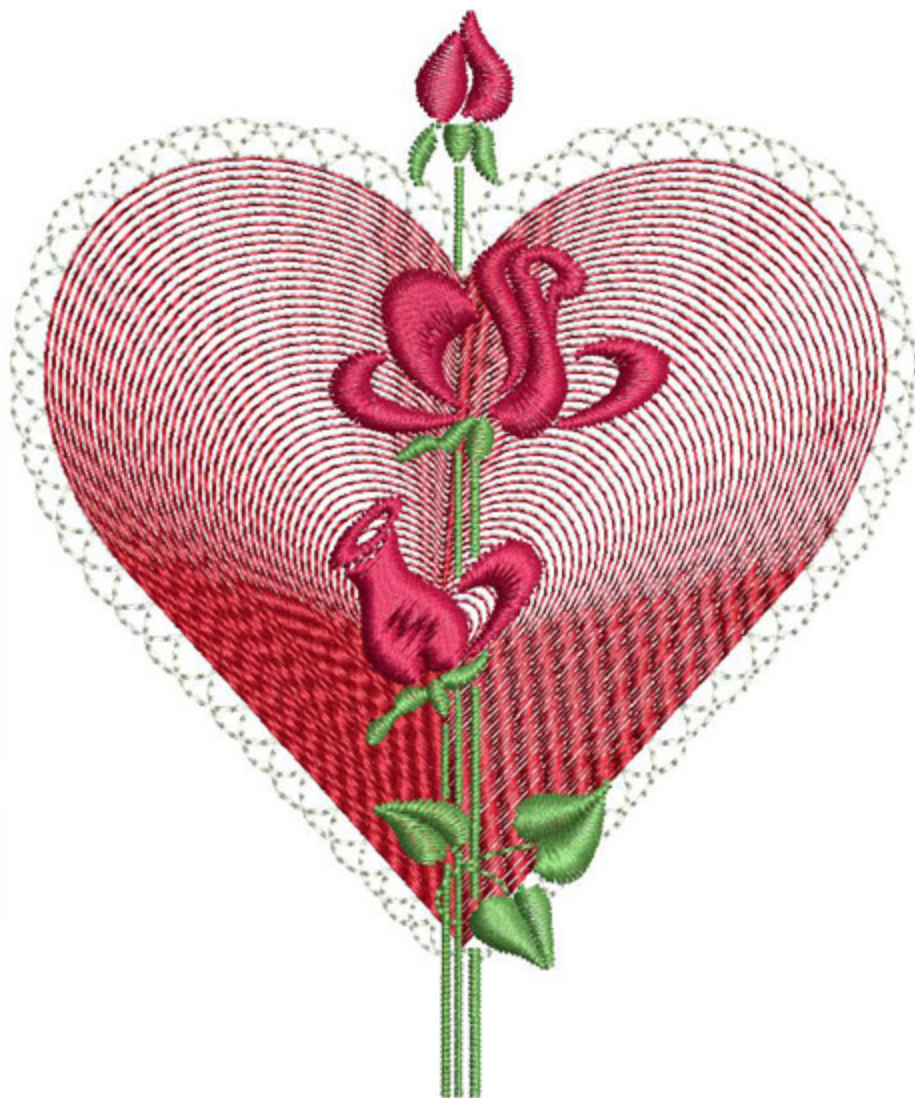

---

RoseRound8x10

Stitches: 48115  
Colors: 9  
H: 195.0 mm  
W: 199.3 mm

Color Sequence:

1.  Passion 1710  
Brand: Madeira Neon Polyester
2.  Persimmon 1707  
Brand: Madeira Neon Polyester
3.  1709  
Brand: Madeira Poly
4.  Pink 1815  
Brand: Madeira Neon Polyester
5.  Lilac Wine 1941  
Brand: Madeira Neon Polyester
6.  Emily Pink 1915  
Brand: Madeira Neon Polyester
7.  1818  
Brand: Madeira Poly
8.  Pink Mist 1816  
Brand: Madeira Neon Polyester
9.  Canola 1706  
Brand: Madeira Neon Polyester

---

Stems8x10

Stitches: 14232  
Colors: 4  
H: 233.2 mm  
W: 194.7 mm

Color Sequence:  
1.  Snow White 1801  
Brand: Madeira Neon Polyester  
2.  Lipstick 1838  
Brand: Madeira Neon Polyester  
3.  Light Kilkenny 1651  
Brand: Madeira Neon Polyester  
4.  Jockey Red 1681  
Brand: Madeira Neon Polyester