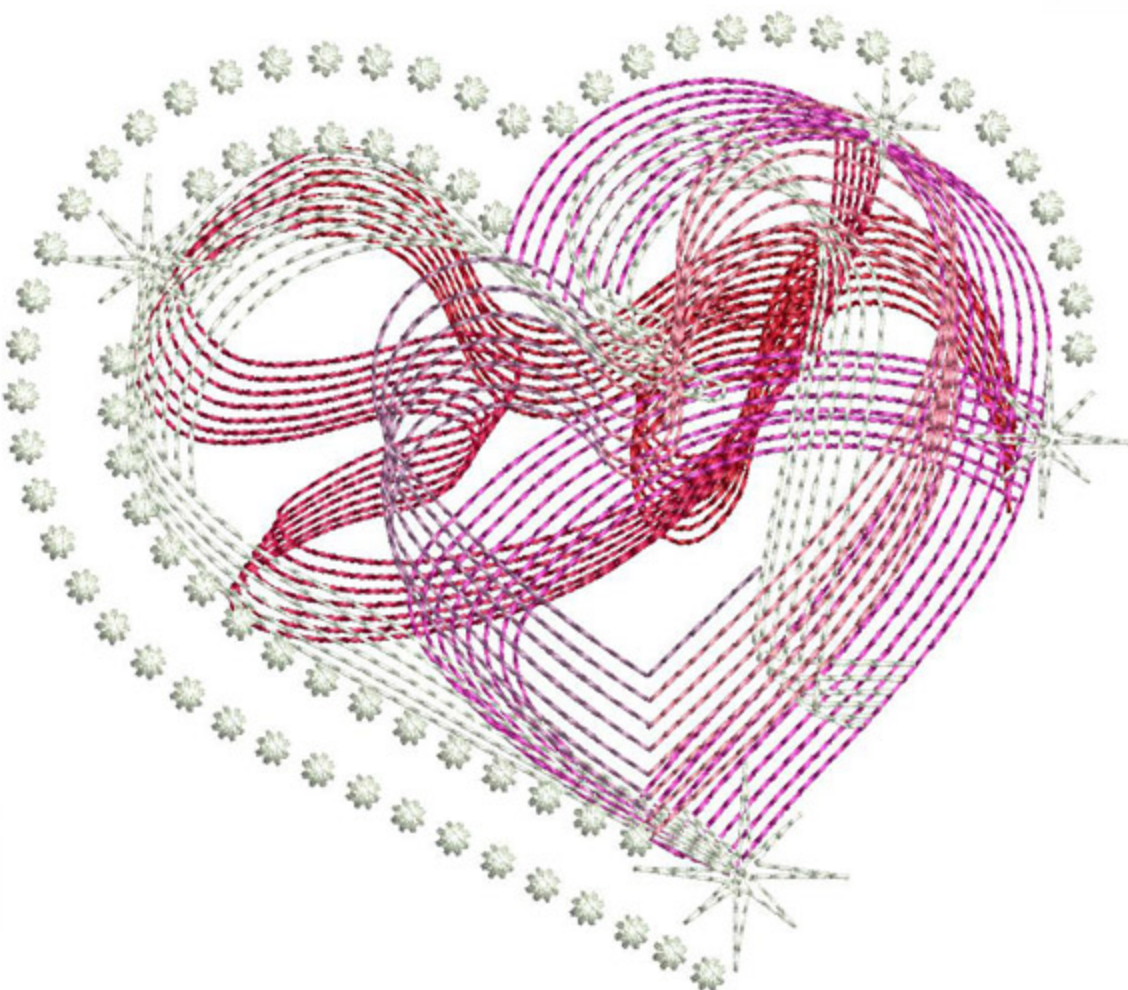

Color Sequence:

1. Lipstick 1838
  Brand: Madeira Neon Polyester
2. Jockey Red 1681
  Brand: Madeira Neon Polyester
3. 1709
  Brand: Madeira Poly
4. Snow White 1801
  Brand: Madeira Neon Polyester
5. Wild Pink 1721
  Brand: Madeira Neon Polyester
6. Cachet 1831
  Brand: Madeira Neon Polyester
7. Snow White 1801
  Brand: Madeira Neon Polyester