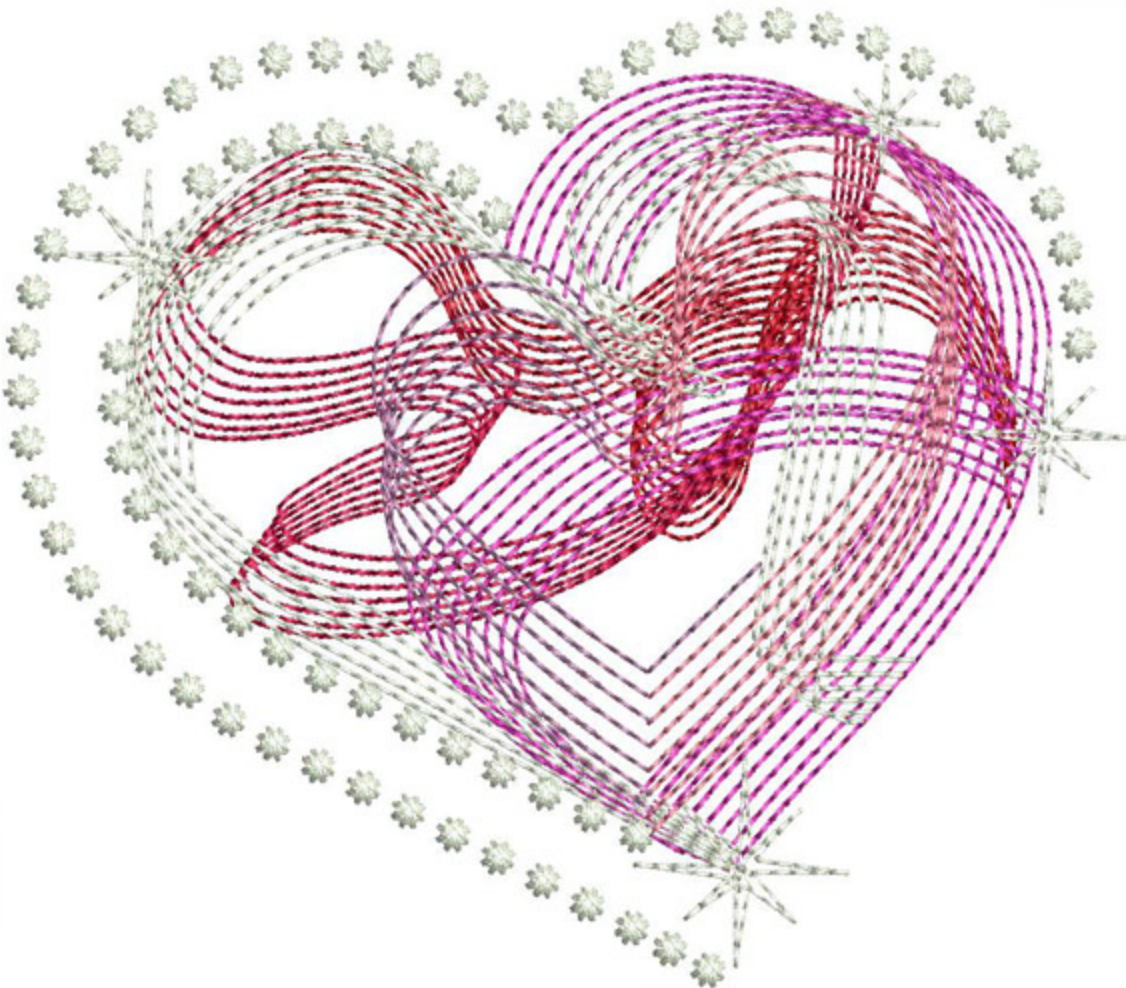

Color Sequence:

1. ■ Lipstick 1838
  Brand: Madeira Neon Polyester
2. ■ Jockey Red 1681
  Brand: Madeira Neon Polyester
3. ■ 1709
  Brand: Madeira Poly
4. □ Snow White 1801
  Brand: Madeira Neon Polyester
5. ■ Wild Pink 1721
  Brand: Madeira Neon Polyester
6. ■ Cachet 1831
  Brand: Madeira Neon Polyester
7. □ Snow White 1801
  Brand: Madeira Neon Polyester