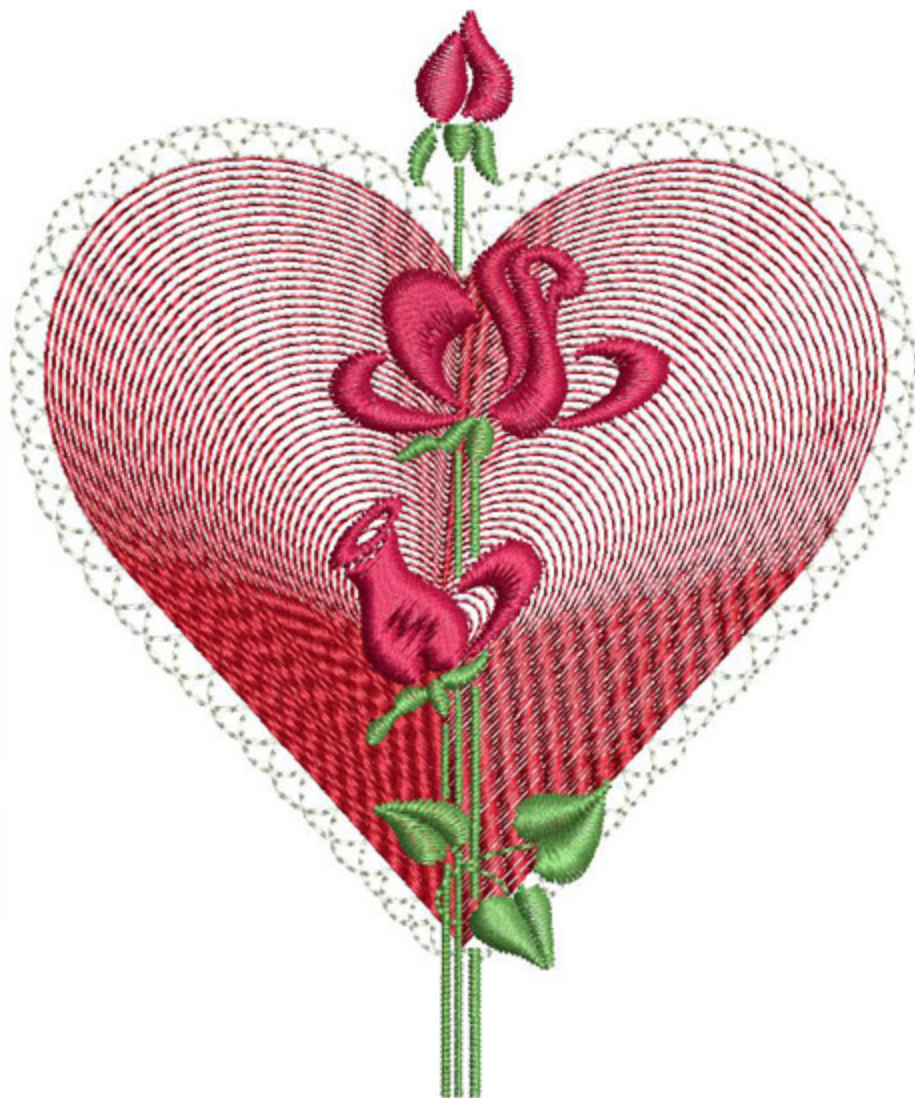

Stems5x7

Stitches: 9209
Colors: 4
H: 152.3 mm
W: 127.2 mm

Color Sequence:

1. Snow White 1801
Brand: Madeira Neon Polyester
2. Lipstick 1838
Brand: Madeira Neon Polyester
3. Light Kilkeny 1651
Brand: Madeira Neon Polyester
4. Jockey Red 1681
Brand: Madeira Neon Polyester