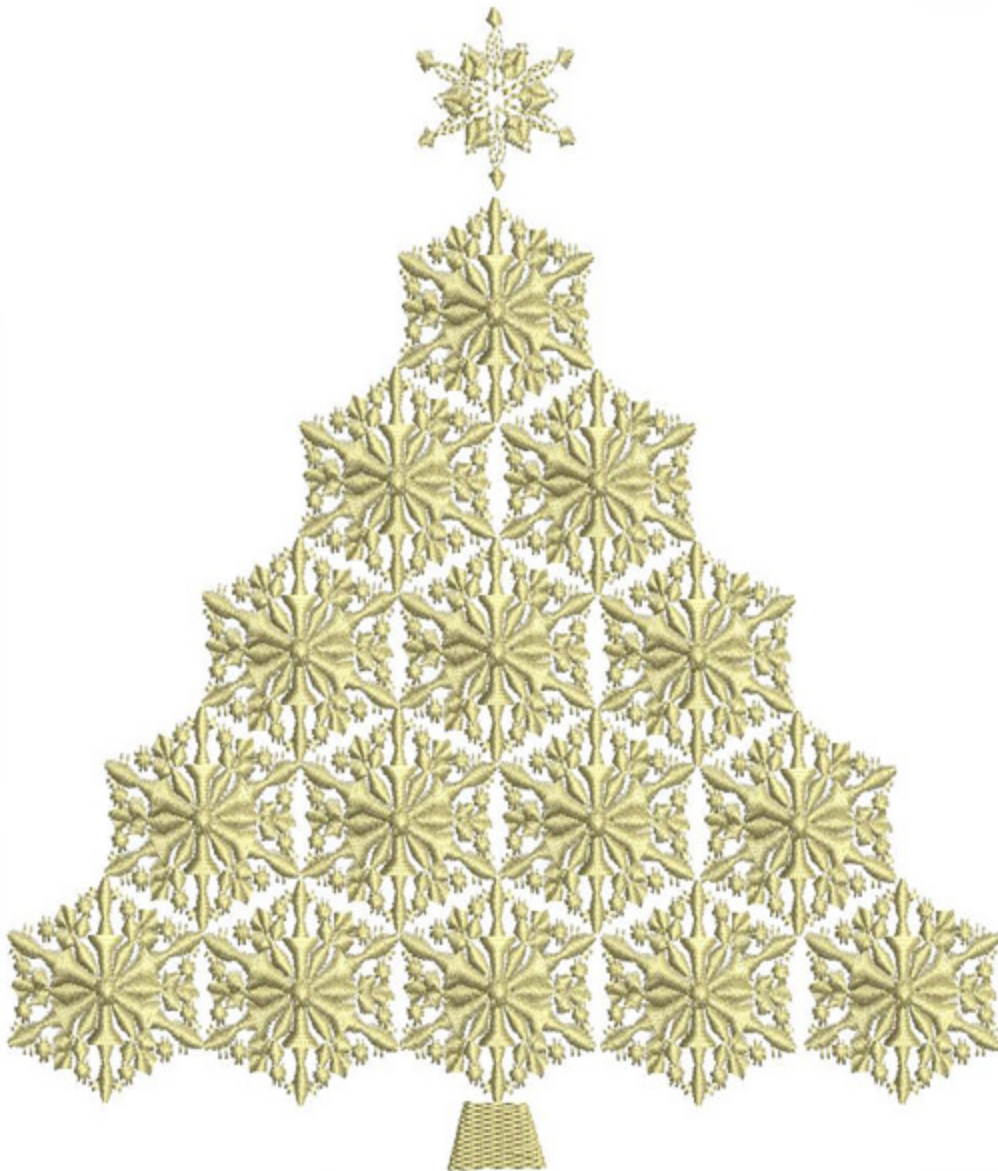

OCTAGoldenTree8x10

Stitches: 29558
Colors: 1
H: 229.2 mm
W: 195.0 mm

Color Sequence:
1.  Karat 1670
Brand: Madeira Neon Polyester

OCTCelestial8x10

Stitches: 9707
Colors: 4
H: 224.2 mm
W: 195.0 mm

Color Sequence:

1. White 1802
Brand: Madeira Neon Polyester
2. 1730
Brand: Madeira poly
3. White 1802
Brand: Madeira Neon Polyester
4. Cerulean 1842
Brand: Madeira Neon Polyester
5. Karat 1670
Brand: Madeira Neon Polyester