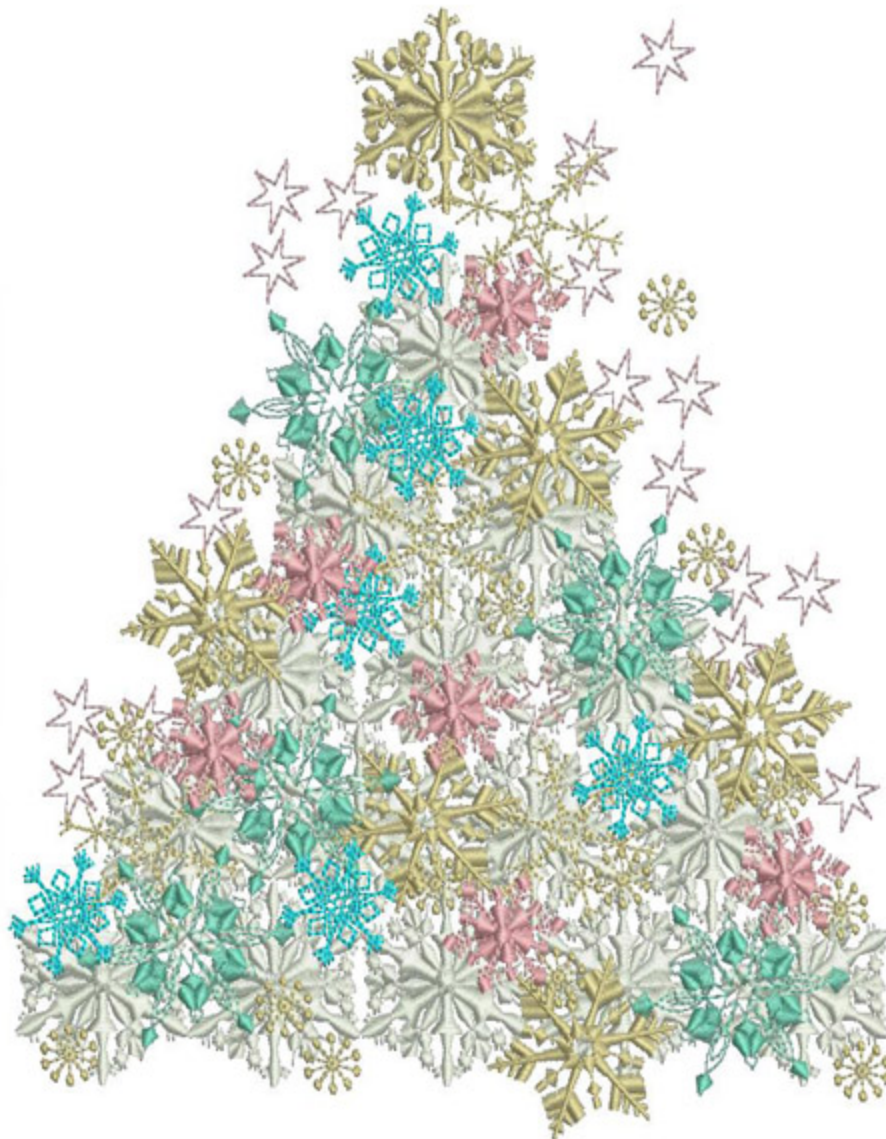

Color Sequence:
1. Karat 1670
Brand: Madeira Neon Polyester
2. White 1802
Brand: Madeira Neon Polyester
3. 1548
Brand: Madeira poly
4. Karat 1670
Brand: Madeira Neon Polyester
5. 1746
Brand: Madeira poly
6. Blue Frost 1827
Brand: Madeira Neon Polyester
7. 1548
Brand: Madeira poly