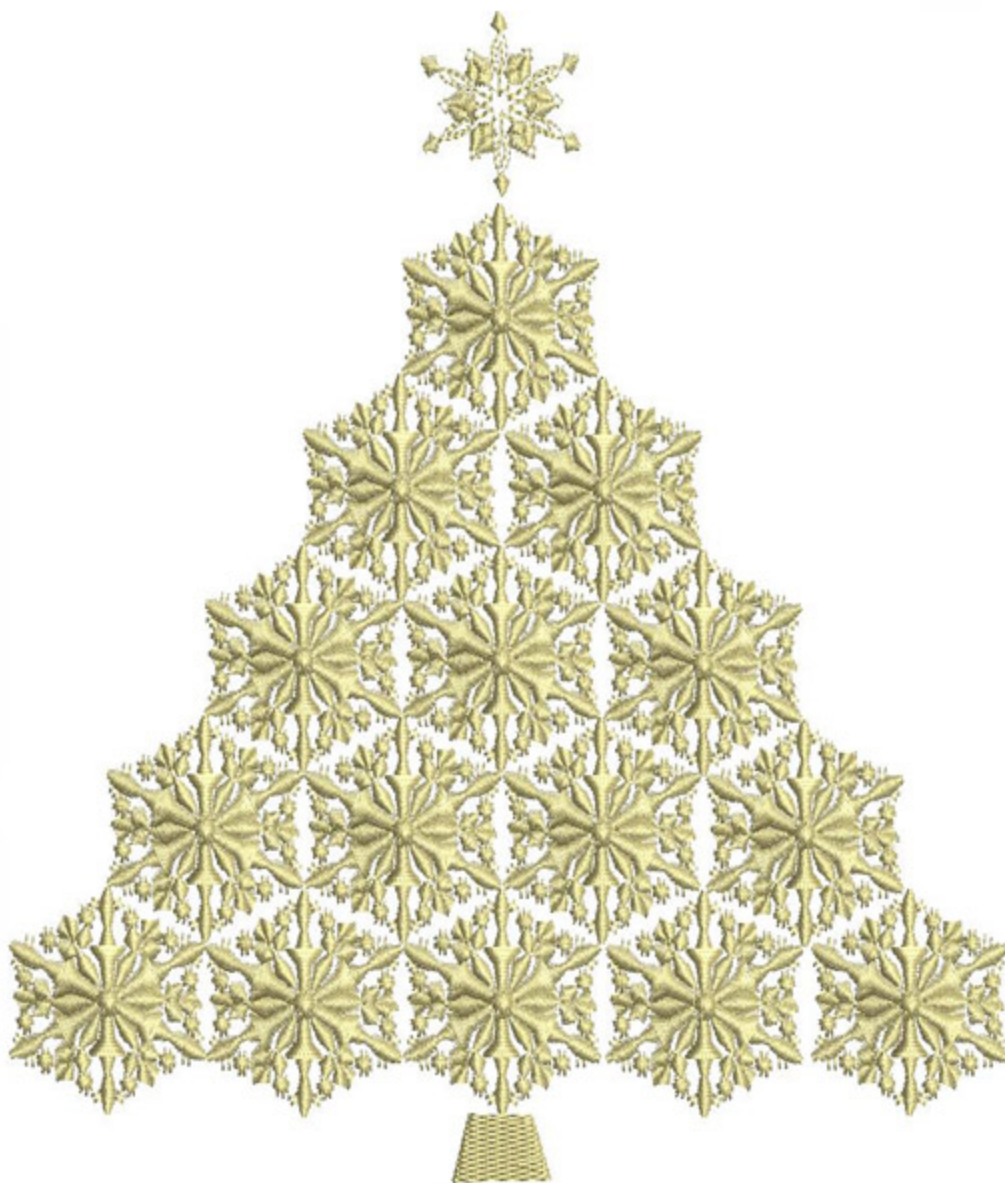

OCTAGoldenTree6x8

Stitches: 23197
Colors: 1
H: 176.3 mm
W: 150.0 mm

Color Sequence:
1.  Karat 1670
Brand: Madeira Neon Polyester

OCTCelestial6x8

Stitches: 7969
Colors: 4
H: 172.5 mm
W: 150.0 mm

Color Sequence:

1. White 1802
Brand: Madeira Neon Polyester
2. 1730
Brand: Madeira poly
3. White 1802
Brand: Madeira Neon Polyester
4. Cerulean 1842
Brand: Madeira Neon Polyester
5. Karat 1670
Brand: Madeira Neon Polyester