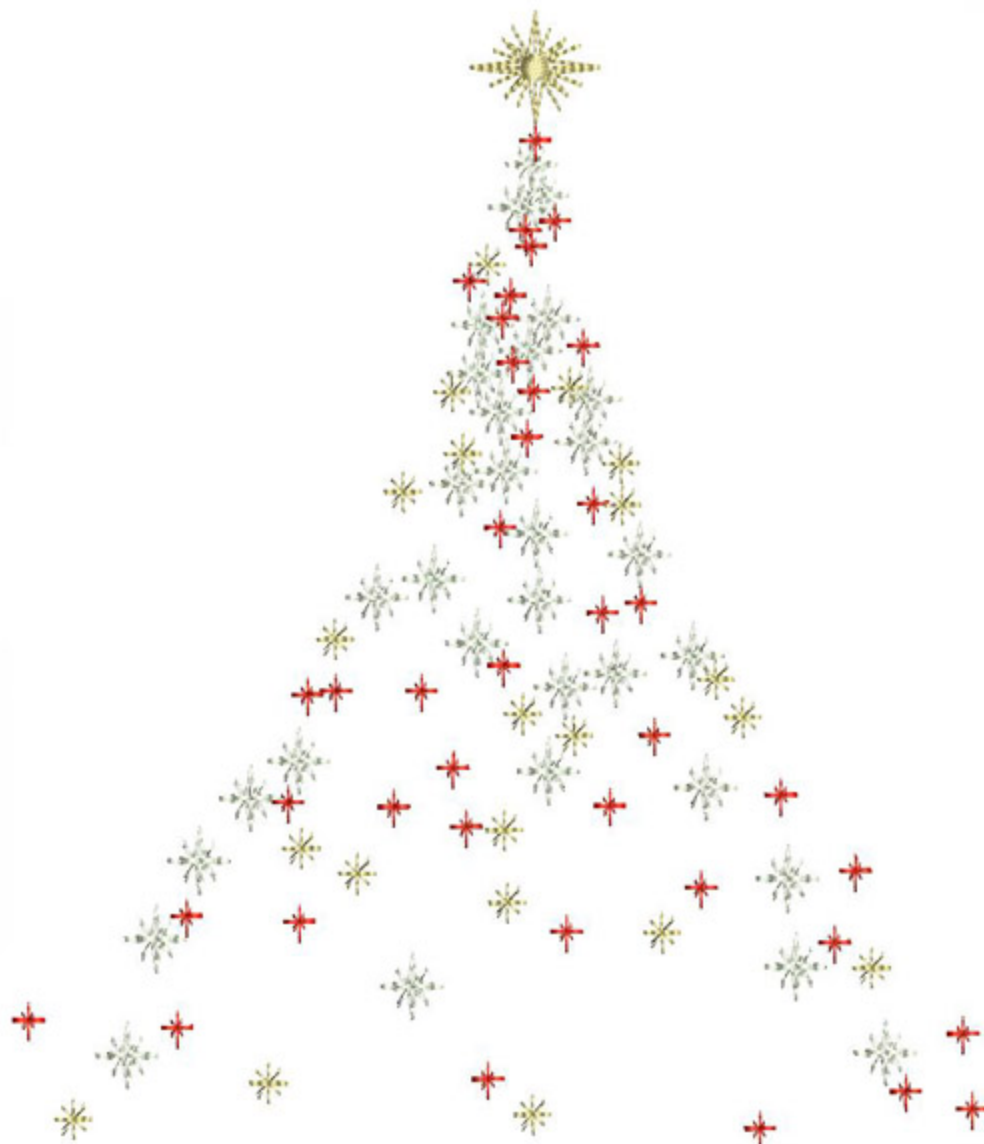

Color Sequence:

1. ☐ White 1802
  Brand: Madeira Neon Polyester
2. ☐ Coldstream 1637
  Brand: Madeira Neon Polyester
3. ☐ Karat 1670
  Brand: Madeira Neon Polyester