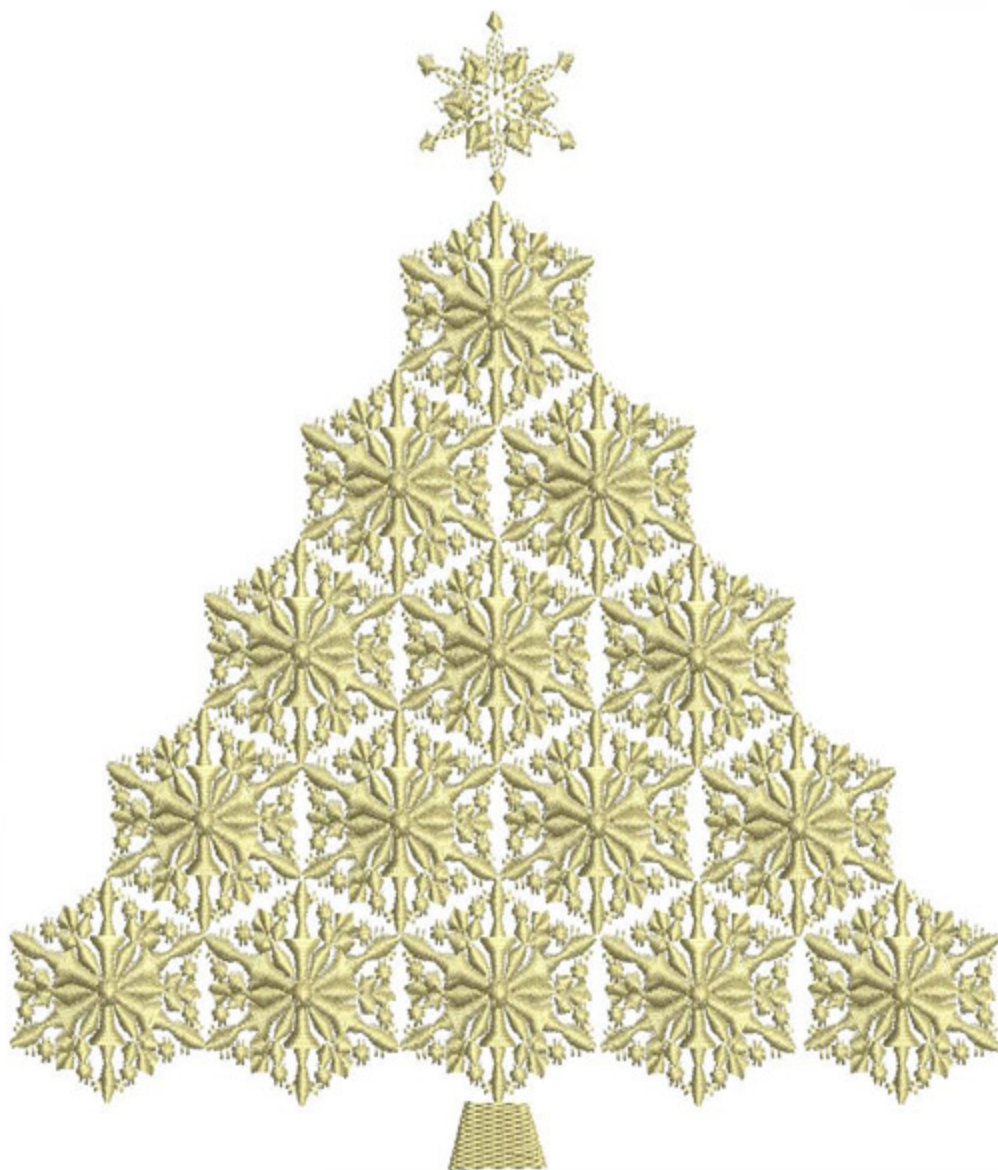

OCTAGoldenTree5x7

Stitches: 20512
Colors: 1
H: 149.5 mm
W: 127.2 mm

Color Sequence:
1.  Karat 1670
Brand: Madeira Neon Polyester

OCTCelestial5x7

Stitches: 6879
Colors: 4
H: 146.3 mm
W: 127.2 mm

Color Sequence:

1. White 1802
Brand: Madeira Neon Polyester
2. 1730
Brand: Madeira poly
3. White 1802
Brand: Madeira Neon Polyester
4. Cerulean 1842
Brand: Madeira Neon Polyester
5. Karat 1670
Brand: Madeira Neon Polyester