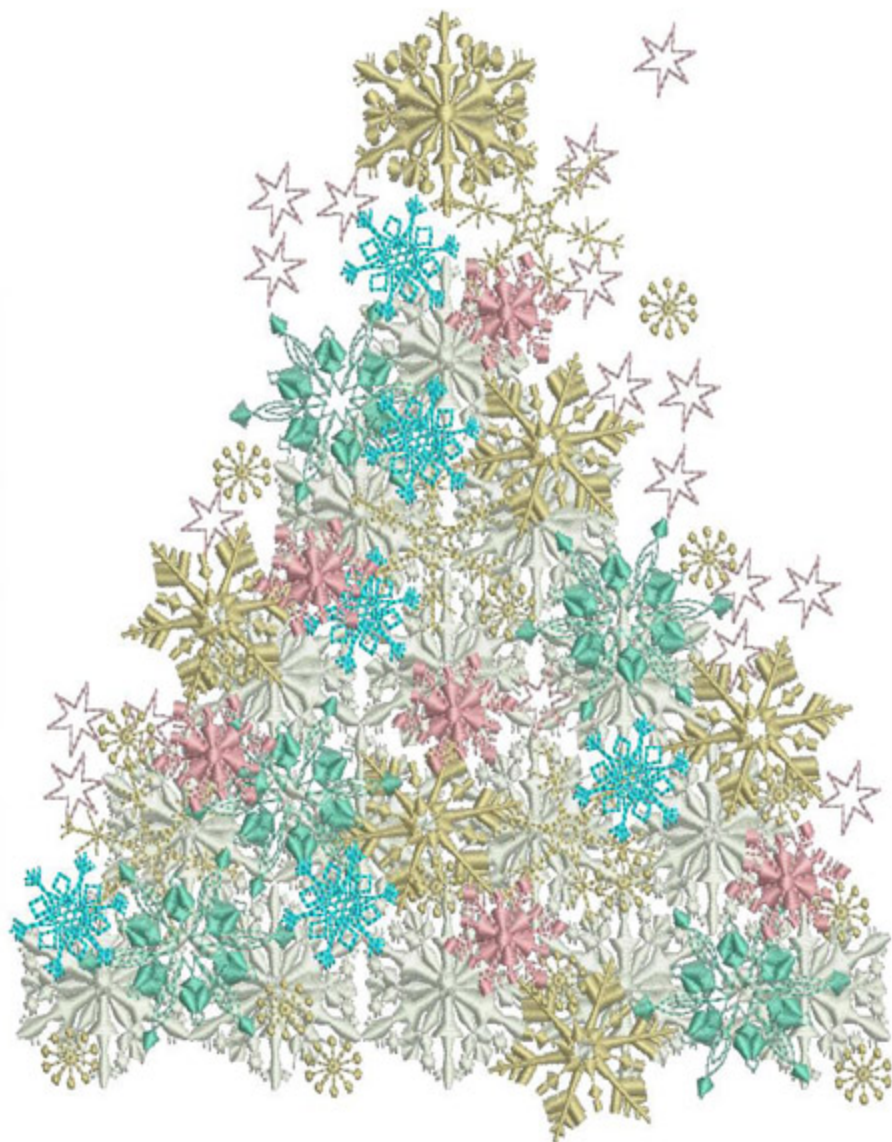

Color Sequence:

1.  S-14 Warm Gold Metallic 7013
Brand: Yenmet
2.  S-7 Pale Gold Metallic 7011
Brand: Yenmet

OCTPastelSnowFlakeTree5x7

Stitches: 45330
Colors: 5
H: 164.1 mm
W: 127.2 mm

Color Sequence:
1.  Karat 1670
Brand: Madeira Neon Polyester
2.  White 1802
Brand: Madeira Neon Polyester
3.  1548
Brand: Madeira poly
4.  Karat 1670
Brand: Madeira Neon Polyester
5.  1746
Brand: Madeira poly
6.  Blue Frost 1827
Brand: Madeira Neon Polyester
7.  1548
Brand: Madeira poly

Color Sequence:
1. White 14
Brand: Default

OCTSwirlLines5x7

Stitches: 14218
Colors: 2
H: 174.6 mm
W: 127.2 mm

Color Sequence:
1. ■ Light Kilkenny 1651
Brand: Madeira Neon Polyester
2. ■ Karat 1670
Brand: Madeira Neon Polyester