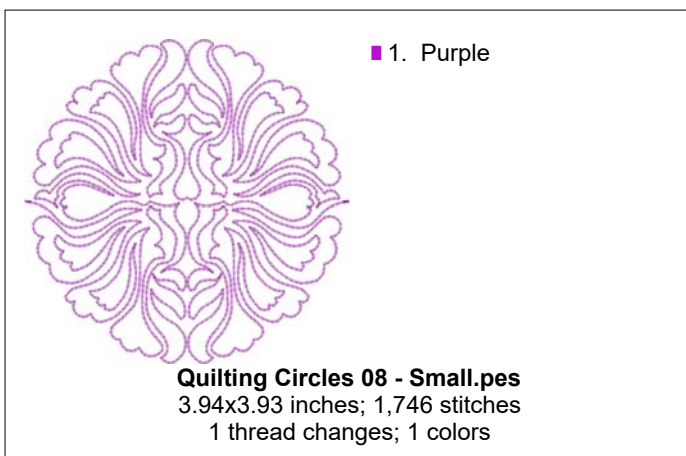

■ 1. Purple

Quilting Circles 05 - Small.pes
3.94x3.93 inches; 2,224 stitches
1 thread changes; 1 colors

■ 1. Purple

Quilting Circles 05 - X-Large.pes
7.87x7.87 inches; 4,140 stitches
1 thread changes; 1 colors

■ 1. Purple

Quilting Circles 06 - Large.pes
7.09x7.08 inches; 2,886 stitches
1 thread changes; 1 colors

■ 1. Purple

Quilting Circles 06 - Medium.pes
5.12x5.11 inches; 2,144 stitches
1 thread changes; 1 colors

■ 1. Purple

Quilting Circles 06 - Small.pes
3.94x3.93 inches; 1,692 stitches
1 thread changes; 1 colors

■ 1. Purple

Quilting Circles 06 - X-Large.pes
7.87x7.87 inches; 3,182 stitches
1 thread changes; 1 colors

■ 1. Purple

Quilting Circles Free - Small.pes
3.94x3.93 inches; 1,682 stitches
1 thread changes; 1 colors

■ 1. Purple

Quilting Circles Free - X-Large.pes
7.87x7.87 inches; 3,132 stitches
1 thread changes; 1 colors