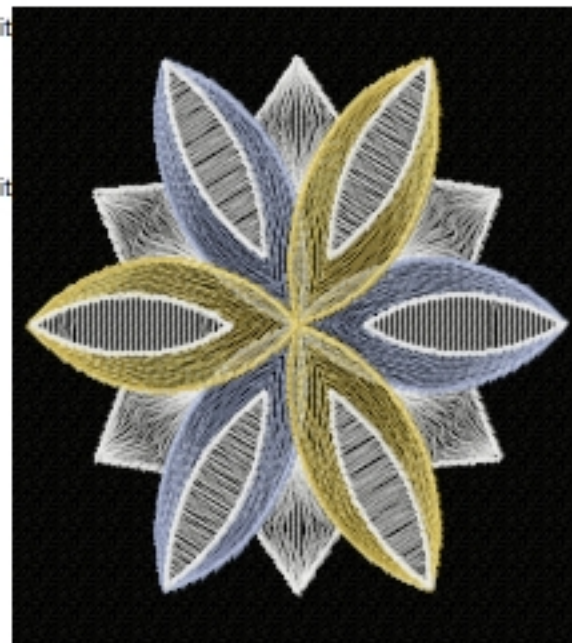

File: Design11-150x150.vp3
Stitches: 15411
Size: 149.4x148.8 mm
Colors: 3/4
Stops: 3

- 1 (1/2) Snow White
- 2 Darker Gold
- 3 Wedgewood
- 4 Khaki Green
- 5 (2/2) Snow White