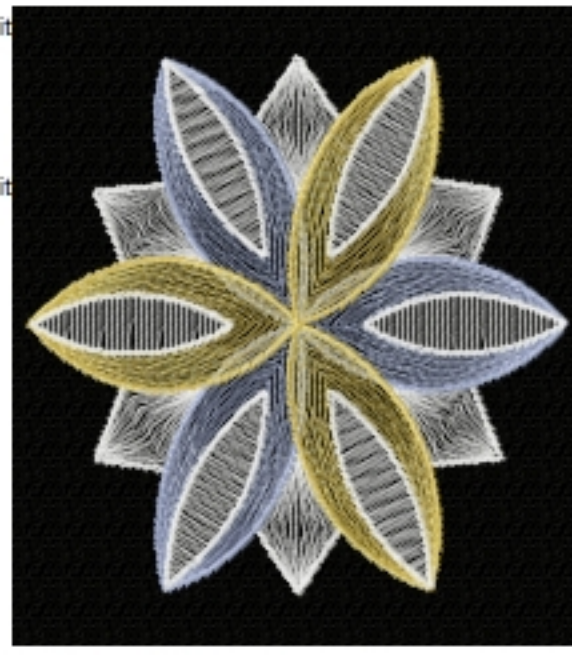

File: Design11-140x140.vp3
Stitches: 13758   **Colors: 3/4**
Size: 139.2x138.8 mm   **Steps: 3**

- 1 1 (1/2) Darker Gold
- 2 2 (1/3) Snow White
- 3 3 Khaki Green
- 4 2 (2/3) Snow White
- 5 4 Wedgewood
- 6 1 (2/2) Darker Gold
- 7 2 (3/3) Snow White