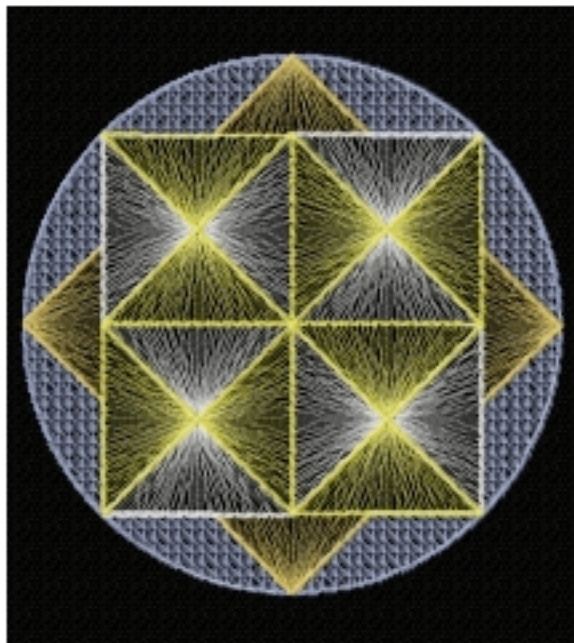

File: Design4-180x180.vp3
Stitches: 22162   **Colors: 4/4**
Size: 179.2x179.4 mm   **Steps: 3**

- 1 1 (1/2) Khaki Green
- 2 2 (1/2) Snow White
- 3 1 (2/2) Khaki Green
- 4 3 Wedgewood
- 5 2 (2/2) Snow White
- 6 4 Darker Gold