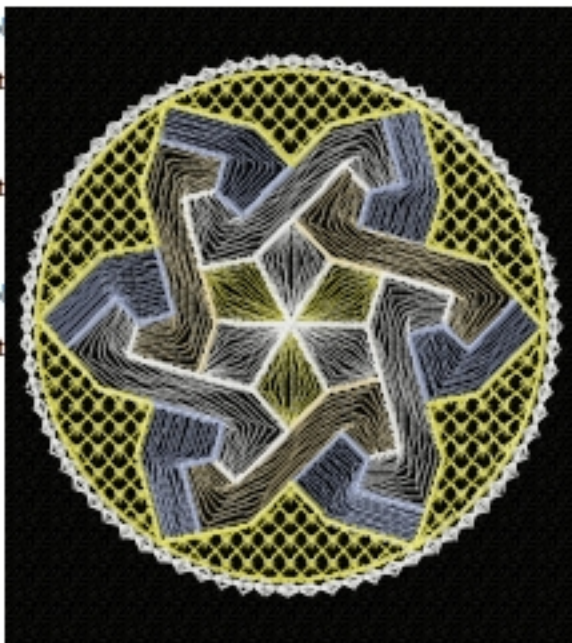

File: Design1-150x150.vp3
Stitches: 15282
Size: 148.0x148.4 mm
Colors: 4/7
Stops: 6

- 1 (1/2) Snow White
- 2 Wedgewood
- 3 Khaki Green
- 4 (2/2) Snow White