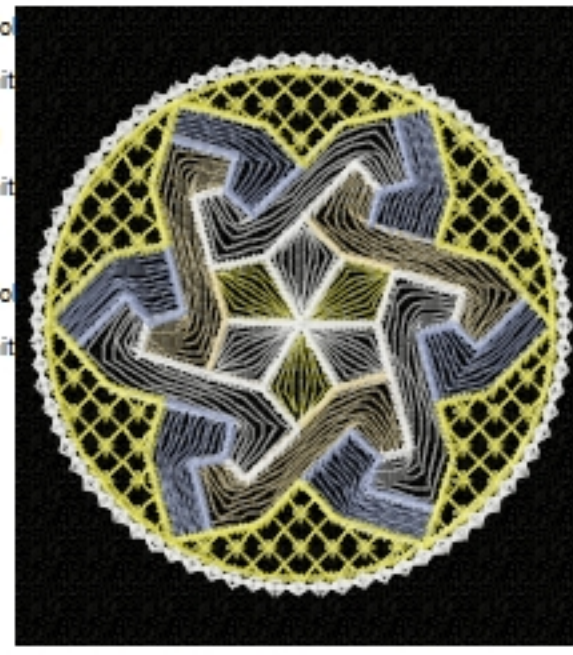

- 1 1 (1/2) Snow White
- 2 2 Darker Gold
- 3 3 Wedgewood
- 4 4 Khaki Green
- 5 1 (2/2) Snow White

**File: Design10-100x100.vp3**  
**Stitches: 6079**  
**Size: 99.4x99.4 mm**      **Colors: 4/5**  
**Steps: 4**

- 1 1 (1/2) Darker Gold
- 2 2 (1/3) Snow White
- 3 3 Creamy Beige
- 4 2 (2/3) Snow White
- 5 4 Wedgewood
- 6 1 (2/2) Darker Gold
- 7 2 (3/3) Snow White

**File: Design1-100x100.VP3**  
**Stitches: 9520**  
**Size: 98.0x98.4 mm**      **Colors: 4/7**  
**Steps: 6**