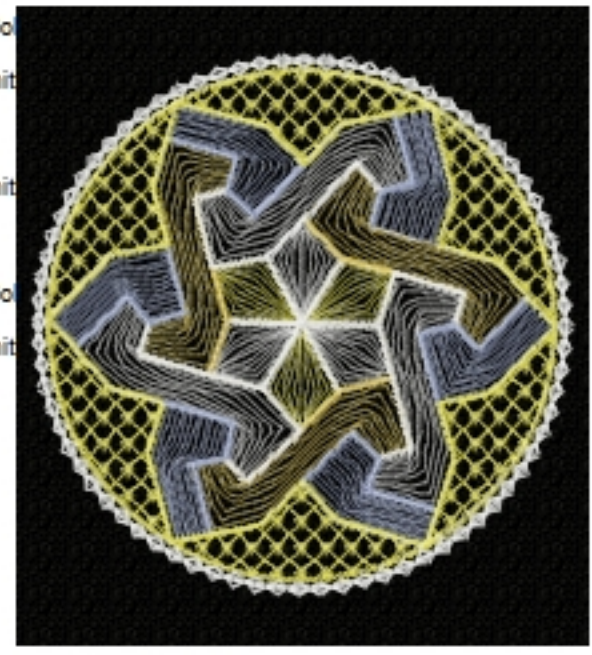

File: Design1-130x130.vp3
Stitches: 12728   **Colors: 4/7**
Size: 128.0x128.4 mm   **Steps: 6**

- 1 1 (1/2) Snow White
- 2 2 Wedgewood
- 3 1 (2/2) Snow White
- 4 3 Khaki Green
- 5 4 Darker Gold