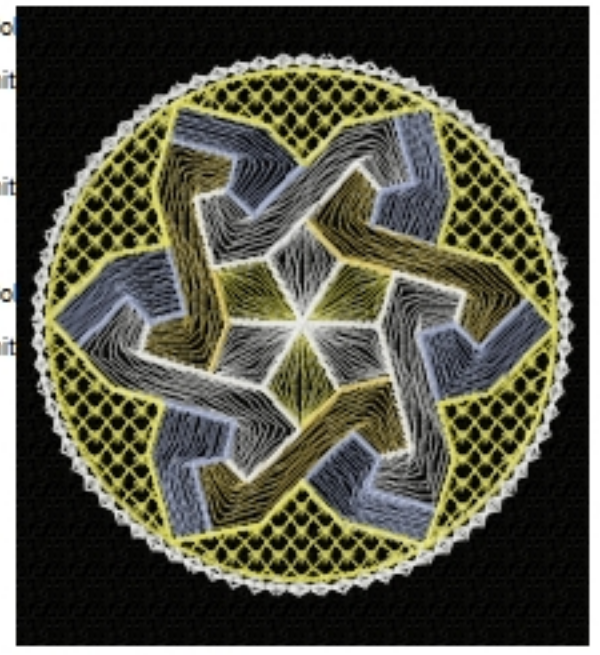

File: Design1-140x140.vp3
Stitches: 14225   **Colors: 4/7**
Size: 138.0x138.4 mm   **Steps: 6**

- 1 1 (1/2) Snow White
- 2 2 Wedgewood
- 3 1 (2/2) Snow White
- 4 3 Khaki Green
- 5 4 Darker Gold