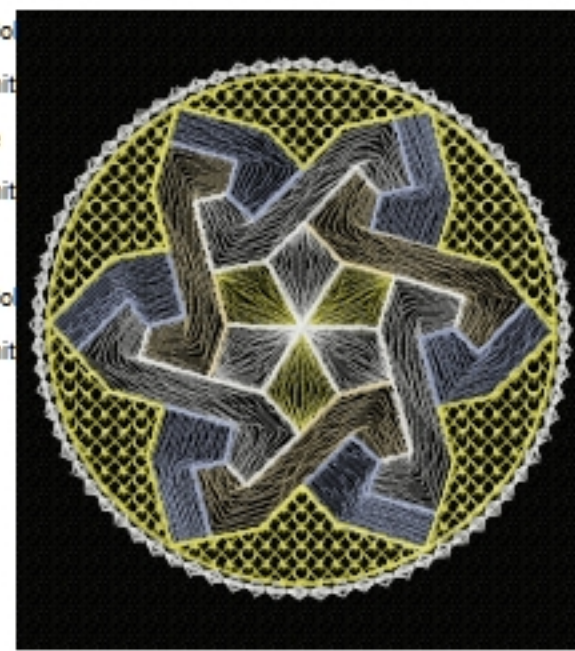

File: Design1-180x180.vp3
Stitches: 20351   **Colors: 4/7**
Size: 178.0x178.6 mm   **Steps: 6**

- 1 1 (1/2) Snow White
- 2 2 Wedgewood
- 3 1 (2/2) Snow White
- 4 3 Khaki Green
- 5 4 Darker Gold