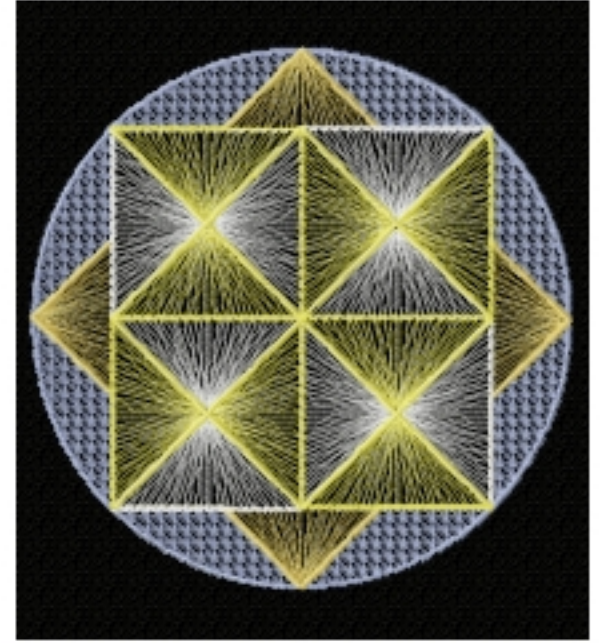

File: Design4-160x160.vp3
Stitches: 18349
Size: 159.2x159.4 mm
Colors: 4/4
Steps: 3

- 1 (1/2) Wedgewood
- 2 Darker Gold
- 3 (2/2) Wedgewood
- 4 (1/2) Khaki Green
- 5 Snow White
- 6 (2/2) Khaki Green