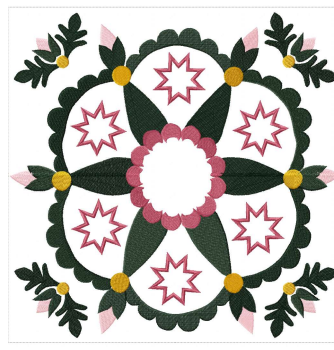

- 1 (1/2) Soft Blush
- 2 (1/2) Apricot
- 3 Orange
- 4 (1 (2/2) Soft Blush
- 5 (2 (2/2) Apricot
- 6 4 Sunflower

- 13 25
- 14 26
- 15 27
- 16 28
- 17 29
- 18 30
- 19 31
- 20 32
- 21
- 22
- 23
- 24

File: HSCQT182Baltimore Quilt 8Jumb...Ver1
 Stitches: 3794
 Size: 57.2x57.4 mm
 Colors: 4/6
 Stops: 5

Name: Baltimore Quilt 8
 File: HSCQT182Baltimore Quilt 8Jumb...Ver8
 Stitches: 73960
 Size: 301.6x301.5 mm
 Colors: 7/32
 Stops: 31