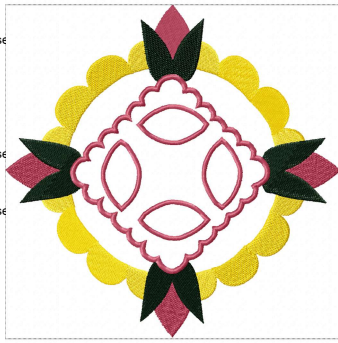

- 1  1 Canary
- 2  2 (1/3) Baroque Rose
- 3  3 Olive Green
- 4  4 Soft Blush
- 5  5 (1/2) Apricot
- 6  6 2 (2/3) Baroque Rose
- 7  7 5 (2/2) Apricot
- 8  8 2 (3/3) Baroque Rose
- 9  9 6 Silver

Name: Baltimore Quilt5

File: HSCQT182Baltimore Quilt 5Ver8.pes

Stitches: 28266

Colors: 6/9

Size: 198.0x197.3 mm

Stops: 8