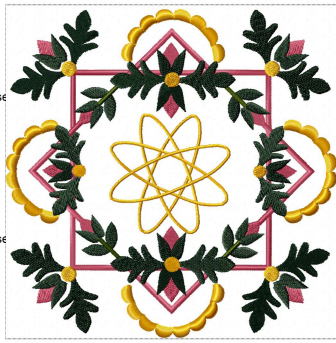

- 1 Silver
- 2 Soft Blush
- 3 Apricot
- 4 (1/2) Baroque Rose
- 5 (1/2) Deep Gold
- 6 (1/3) Olive Green
- 7 Dark Olive
- 8 (2/3) Olive Green
- 9 (2/2) Baroque Rose
- 10 (3/3) Olive Green
- 11 (2/2) Deep Gold

Name: Baltimore quilt 10

File: HSCQT182Baltimore Quilt 10Ver8.pes

Stitches: 38585

Colors: 7/11

Size: 197.2x196.5 mm

Stops: 10