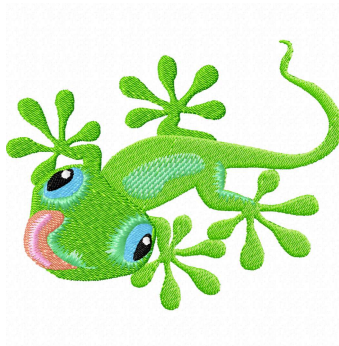

- 1  Fluorescent Green
- 2  Ice Green
- 3  Medium Blue
- 4  Black
- 5  Burnt Coral
- 6  Pale Orchid
- 7  White

**Name: Salamander**

**File: HSCAN114a1Ver4.pes**

**Stitches: 14202**

**Size: 5.00x4.03 "**

**Colors: 7/7**