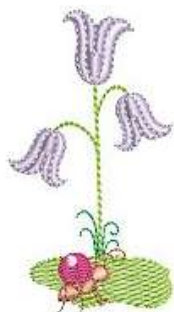

1. Salmon Pink	1032
2. Beige	1132
3. Linen	1185
4. Flesh Pink	1193
5. Warm Gray	1182
6. Khaki	1130
7. Black	1180
8. Tangerine	1190
9. Pink	1193
10. Lilac	1261
11. Harvest Gold	1008

Citg llama ele01 5x7

4.99x1.19 inches; 5,663 stitches

1. Deep Rose	1024
2. Pink	1193
3. White	1179
4. Silver	1164
5. Lilac	1261
6. Harvest Gold	1008

Citg llama ele03 5x7

1.98x5.49 inches; 6,769 stitches

1. Yellow	1008
2. Moss Green	1123
3. Leaf Green	1121
4. Red	1049
5. Deep Rose	1024
6. White	1179
7. Dark Brown	1161
8. Leaf Green	1121
9. Red	1049
10. Salmon Pink	1032
11. Deep Rose	1024
12. Pink	1193
13. Lavender	1195
14. Light Blue	1205
15. White	1179
16. Sky Blue	1099
17. Deep Rose	1024
18. Pink	1193
19. White	1179
20. Silver	1161

Citg llama ele02 5x7

1.63x3.09 inches; 2,900 stitches

1. Leaf Green	1121
2. Lavender	1195
3. Moss Green	1123
4. Leaf Green	1121

A Note About File Sharing

Just like you buy a song from iTunes for your personal use, you've purchased 1 copy of this digital product from Hatched in Africa for your personal use.