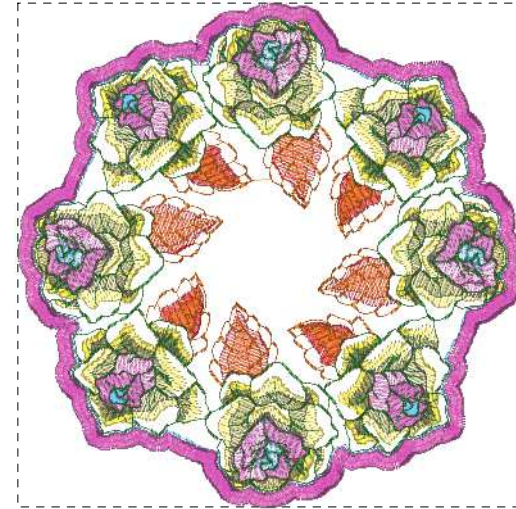

**Ewv274\_round Mug Rug\_6x6.pes**  
5.94x5.94 inches; 26,103 stitches  
12 thread changes; 11 colors

**Ewv274\_round Mug Rug\_7x7.pes**  
6.91x6.91 inches; 30,340 stitches  
12 thread changes; 11 colors