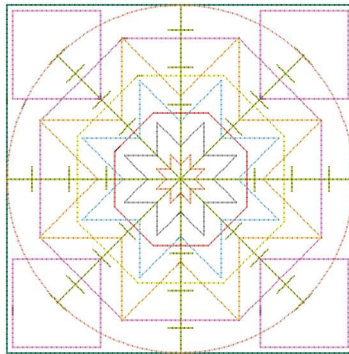

Folded Star 7 Inch Quilt Backing.pes
177.80x177.80 mm; 1,826 stitches
4 thread changes; 4 colors

Folded Star 7 Inch.pes
179.00x179.00 mm; 3,605 stitches
13 thread changes; 12 colors