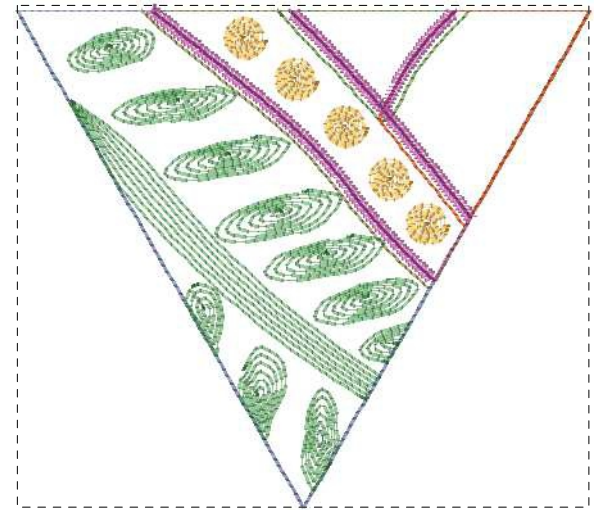

**Kfq Block 5 - 5x5.pes**  
127.00x112.10 mm; 2,837 stitches  
12 thread changes; 11 colors

**Kfq Block 5 - 6x6.pes**  
152.20x134.00 mm; 3,486 stitches  
12 thread changes; 11 colors

**Kfq Block 5 - 7x7.pes**  
177.80x156.20 mm; 4,187 stitches  
12 thread changes; 11 colors