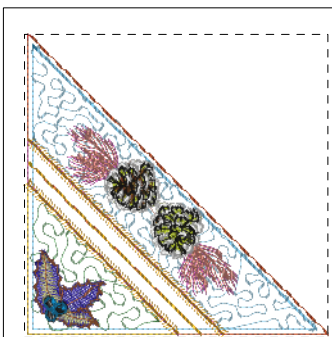

Printed 2/17/2020

**Square\_5x5.pes**

5.00x5.00 inches; 7,475 stitches  
10 thread changes; 10 colors

**Square\_6x6.pes**

5.87x5.87 inches; 7,956 stitches  
10 thread changes; 10 colors

**Square\_7x7.pes**

6.89x6.89 inches; 8,607 stitches  
10 thread changes; 10 colors

**Triangle\_5x5.pes**

5.07x5.07 inches; 12,720 stitches  
22 thread changes; 17 colors

**Triangle\_6x6.pes**

5.95x5.94 inches; 15,179 stitches  
22 thread changes; 17 colors

**Triangle\_7x7.pes**

6.99x6.98 inches; 17,390 stitches  
22 thread changes; 17 colors