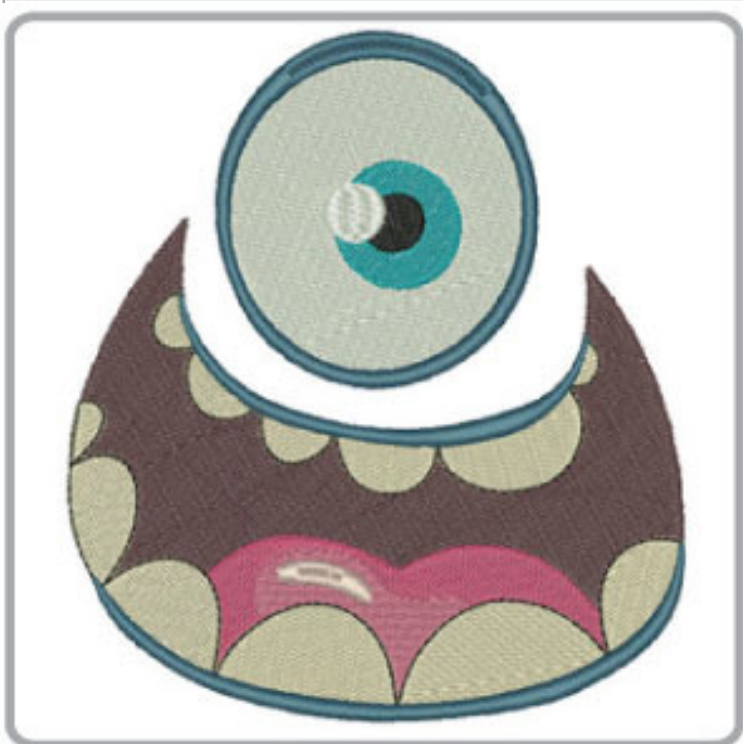

Embroidery  
Weekly

Monster Face 1  
6.82x5.07 inches; 22,147 stitches  
11 thread changes; 9 colors

Monster Face 2  
5.06x5.63 inches; 24,889 stitches  
10 thread changes; 10 colors

Embroidery  
Weekly

Monster Face 3  
5.05x5.75 inches; 26,630 stitches  
15 thread changes; 13 colors

Monster Face 4  
5.67x5.06 inches; 17,319 stitches  
9 thread changes; 9 colors