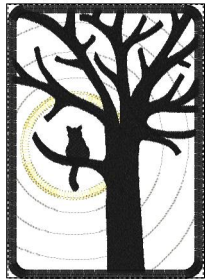

1. Applique Position
2. Applique Material
3. Applique
4. Gray
5. Applique Position
6. Applique Material
7. Lemon Yellow
8. Black
9. Applique Material
10. Black

Elsa5x7halloweenmr02.pes

5.06x7.06 inches; 22,077 stitches
10 thread changes; 6 colors