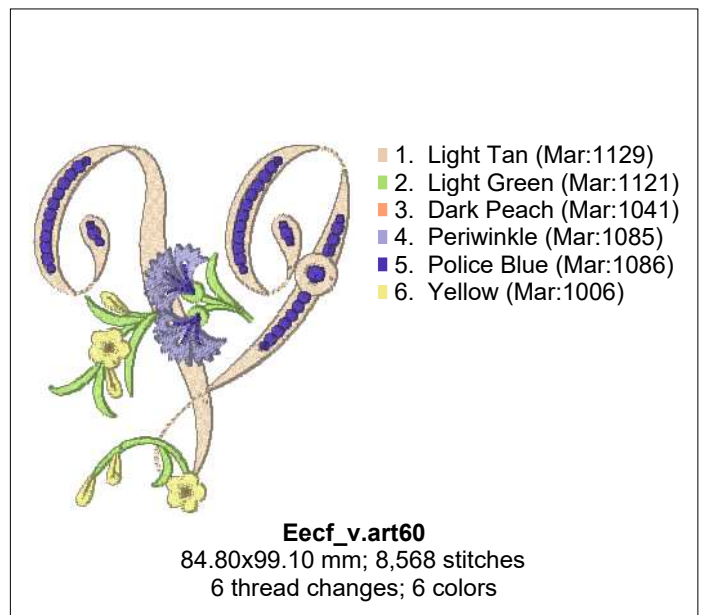

- 1. Gravel Beige (Mar:1129)
- 2. Dairy Farm (Mar:1121)
- 3. Copper Sun (Mar:1041)
- 4. Bluish Purple (Mar:1085)
- 5. Classic Purple (Mar:1086)
- 6. Lemon Cream (Mar:1006)

Eecf_f.art60

96.40x98.90 mm; 8,417 stitches
6 thread changes; 6 colors

CORNFLOWER MONOGRAMS - ENIGMA EMBROIDERY

Printed 10/31/2018

CORNFLOWER MONOGRAMS - ENIGMA EMBROIDERY

Printed 10/31/2018

CORNFLOWER MONOGRAMMES - ENIGMA EMBROIDERY

Printed 10/31/2018

CORNFLOWER MONOGRAMS - ENIGMA EMBROIDERY