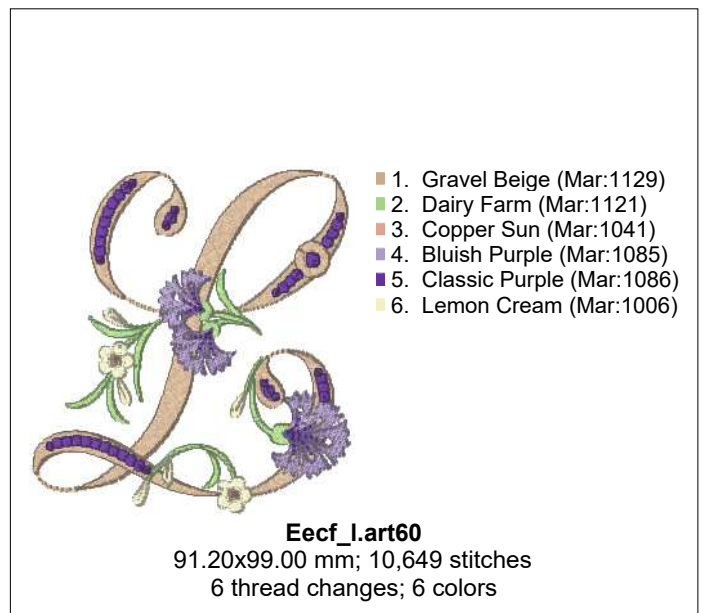

CORNFLOWER MONOGRAMS - ENIGMA EMBROIDERY

Printed 10/31/2018