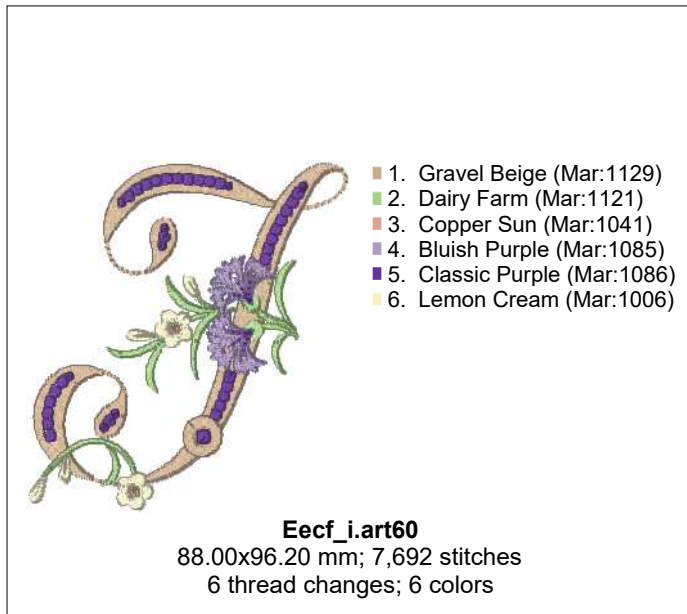

CORNFLOWER MONOGRAMS - ENIGMA EMBROIDERY

Printed 10/31/2018