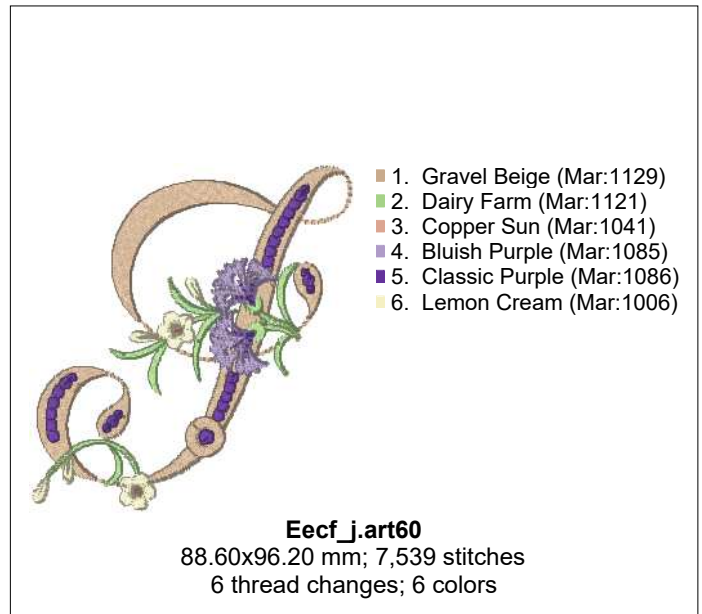

CORNFLOWER MONOGRAMS - ENIGMA EMBROIDERY

Printed 10/31/2018