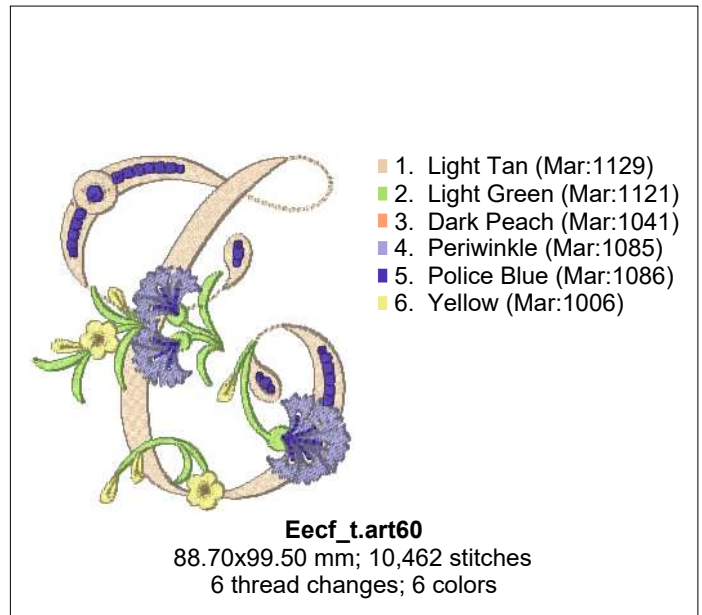

- 1. Gravel Beige (Mar:1129)
- 2. Dairy Farm (Mar:1121)
- 3. Copper Sun (Mar:1041)
- 4. Bluish Purple (Mar:1085)
- 5. Classic Purple (Mar:1086)
- 6. Lemon Cream (Mar:1006)

Eecf_f.art60

96.40x98.90 mm; 8,417 stitches
6 thread changes; 6 colors

CORNFLOWER MONOGRAMS - ENIGMA EMBROIDERY

Printed 10/31/2018

CORNFLOWER MONOGRAMS - ENIGMA EMBROIDERY

Printed 10/31/2018

CORNFLOWER MONOGRAMMES - ENIGMA EMBROIDERY

Printed 10/31/2018

CORNFLOWER MONOGRAMS - ENIGMA EMBROIDERY