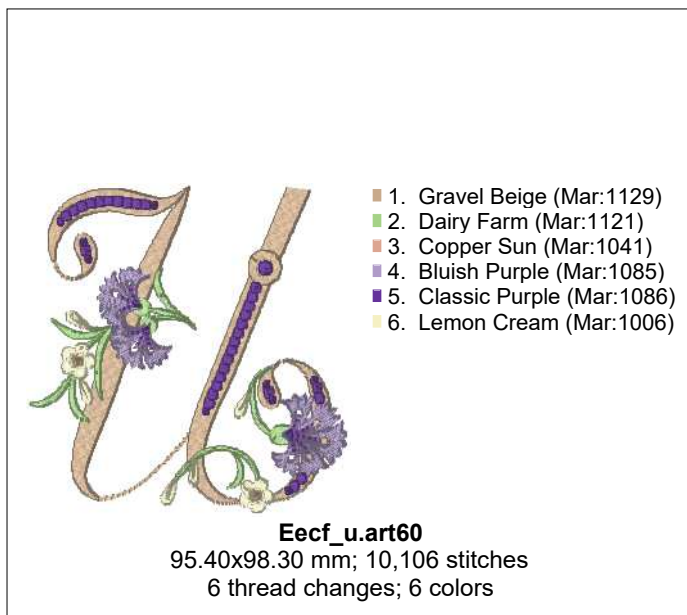

- 1. Gravel Beige (Mar:1129)
- 2. Dairy Farm (Mar:1121)
- 3. Copper Sun (Mar:1041)
- 4. Bluish Purple (Mar:1085)
- 5. Classic Purple (Mar:1086)
- 6. Lemon Cream (Mar:1006)

Eecf_e.art60

86.00x95.10 mm; 9,369 stitches
6 thread changes; 6 colors

- 1. Gravel Beige (Mar:1129)
- 2. Dairy Farm (Mar:1121)
- 3. Copper Sun (Mar:1041)
- 4. Bluish Purple (Mar:1085)
- 5. Classic Purple (Mar:1086)
- 6. Lemon Cream (Mar:1006)

Eecf_f.art60

96.40x98.90 mm; 8,417 stitches
6 thread changes; 6 colors

CORNFLOWER MONOGRAMS - ENIGMA EMBROIDERY

Printed 10/31/2018

CORNFLOWER MONOGRAMS - ENIGMA EMBROIDERY

Printed 10/31/2018

CORNFLOWER MONOGRAMMES - ENIGMA EMBROIDERY

Printed 10/31/2018

CORNFLOWER MONOGRAMS - ENIGMA EMBROIDERY