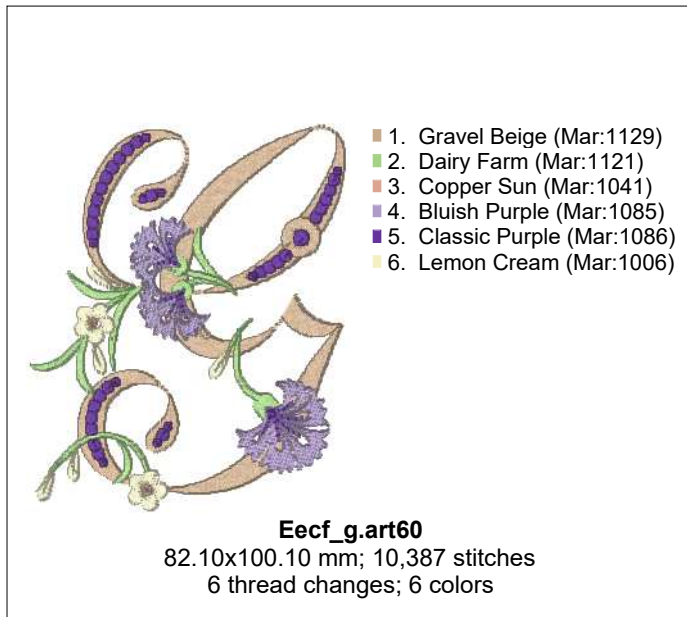

CORNFLOWER MONOGRAMS - ENIGMA EMBROIDERY

Printed 10/31/2018