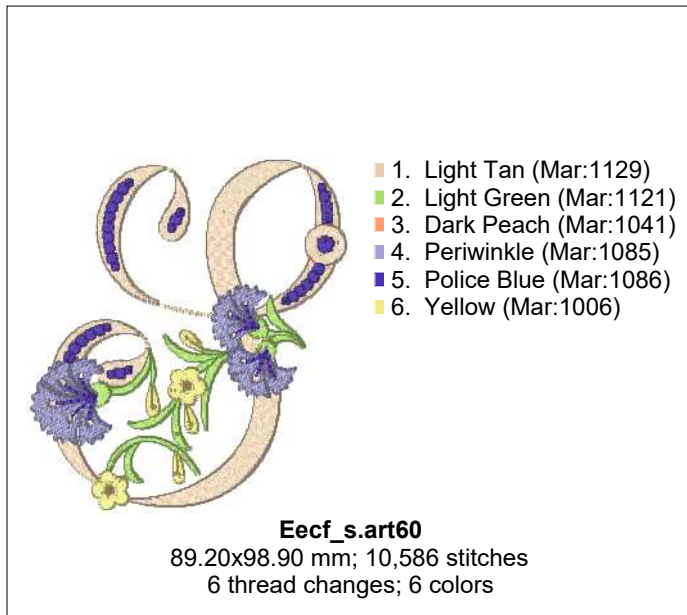

- 1. Gravel Beige (Mar:1129)
- 2. Dairy Farm (Mar:1121)
- 3. Copper Sun (Mar:1041)
- 4. Bluish Purple (Mar:1085)
- 5. Classic Purple (Mar:1086)
- 6. Lemon Cream (Mar:1006)

Eecf_f.art60

96.40x98.90 mm; 8,417 stitches
6 thread changes; 6 colors

CORNFLOWER MONOGRAMS - ENIGMA EMBROIDERY

Printed 10/31/2018

CORNFLOWER MONOGRAMS - ENIGMA EMBROIDERY

Printed 10/31/2018

CORNFLOWER MONOGRAMMES - ENIGMA EMBROIDERY

Printed 10/31/2018

CORNFLOWER MONOGRAMS - ENIGMA EMBROIDERY