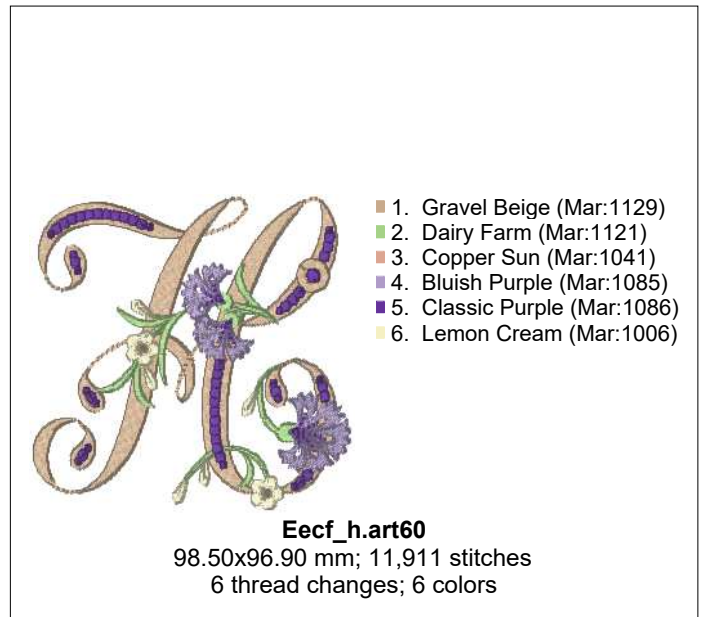

CORNFLOWER MONOGRAMS - ENIGMA EMBROIDERY

Printed 10/31/2018