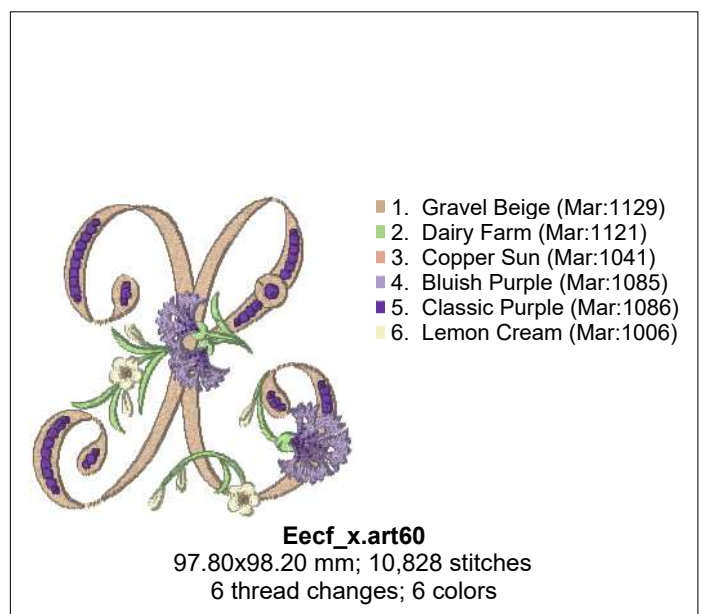

- 1. Gravel Beige (Mar:1129)
- 2. Dairy Farm (Mar:1121)
- 3. Copper Sun (Mar:1041)
- 4. Bluish Purple (Mar:1085)
- 5. Classic Purple (Mar:1086)
- 6. Lemon Cream (Mar:1006)

Eecf_e.art60

86.00x95.10 mm; 9,369 stitches
6 thread changes; 6 colors

- 1. Gravel Beige (Mar:1129)
- 2. Dairy Farm (Mar:1121)
- 3. Copper Sun (Mar:1041)
- 4. Bluish Purple (Mar:1085)
- 5. Classic Purple (Mar:1086)
- 6. Lemon Cream (Mar:1006)

Eecf_f.art60

96.40x98.90 mm; 8,417 stitches
6 thread changes; 6 colors

CORNFLOWER MONOGRAMS - ENIGMA EMBROIDERY

Printed 10/31/2018

CORNFLOWER MONOGRAMS - ENIGMA EMBROIDERY

Printed 10/31/2018

CORNFLOWER MONOGRAMMES - ENIGMA EMBROIDERY

Printed 10/31/2018

CORNFLOWER MONOGRAMS - ENIGMA EMBROIDERY