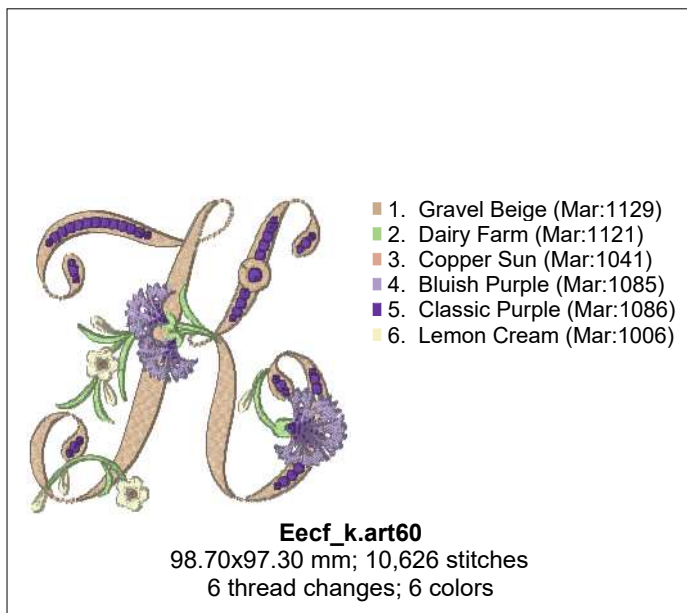

CORNFLOWER MONOGRAMS - ENIGMA EMBROIDERY

Printed 10/31/2018