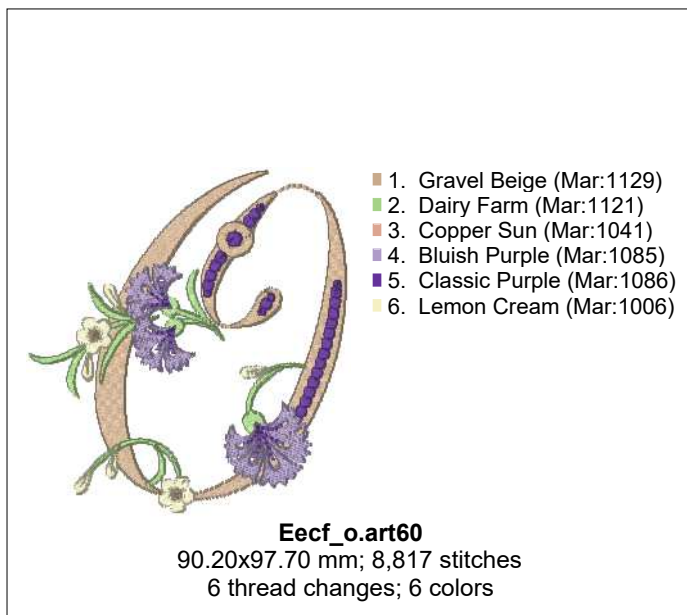

CORNFLOWER MONOGRAMS - ENIGMA EMBROIDERY

Printed 10/31/2018