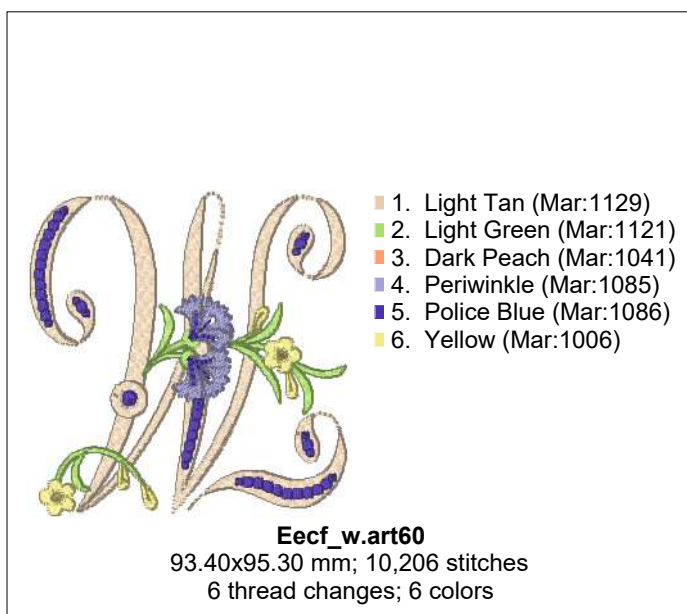

- 1. Gravel Beige (Mar:1129)
- 2. Dairy Farm (Mar:1121)
- 3. Copper Sun (Mar:1041)
- 4. Bluish Purple (Mar:1085)
- 5. Classic Purple (Mar:1086)
- 6. Lemon Cream (Mar:1006)

Eecf_f.art60

96.40x98.90 mm; 8,417 stitches
6 thread changes; 6 colors

CORNFLOWER MONOGRAMS - ENIGMA EMBROIDERY

Printed 10/31/2018

CORNFLOWER MONOGRAMS - ENIGMA EMBROIDERY

Printed 10/31/2018

CORNFLOWER MONOGRAMMES - ENIGMA EMBROIDERY

Printed 10/31/2018

CORNFLOWER MONOGRAMS - ENIGMA EMBROIDERY