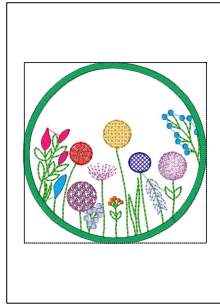

C:\Users\Home\Desktop\PDFS

Page 1 of 1

Printed 1/13/2024

- 1. Leaf Green
- 2. Electric Blue
- 3. Magenta
- 4. Corn Flower Blue
- 5. Red
- 6. Electric Blue
- 7. Corn Flower Blue
- 8. Lilac
- 9. Prussian Blue
- 10. Orange
- 11. Vermilion
- 12. Flesh Pink
- 13. Deep Rose
- 14. Teal Green

Floralcircle.pes

4.30x4.27 inches; 7,191 stitches

14 thread changes; 12 colors