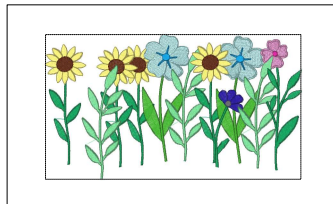

C:\Users\kitty\Desktop\PDFS

Printed 7/17/2023

- |                   |                   |
|-------------------|-------------------|
| 1. Teal Green     | 15. Teal Green    |
| 2. Cream Yellow   | 16. Leaf Green    |
| 3. Dark Brown     | 17. Light Blue    |
| 4. Teal Green     | 18. Electric Blue |
| 5. Cream Yellow   | 19. Cream Yellow  |
| 6. Dark Brown     | 20. Dark Brown    |
| 7. Teal Green     | 21. Teal Green    |
| 8. Cream Yellow   | 22. Prussian Blue |
| 9. Dark Brown     | 23. Dark Gray     |
| 10. Mint Green    | 24. Mint Green    |
| 11. Leaf Green    | 25. Teal Green    |
| 12. Light Blue    | 26. Pink          |
| 13. Electric Blue | 27. Dark Fuchsia  |
| 14. Mint Green    |                   |

**Flowersinarow.pes**

7.88x4.46 inches; 25,308 stitches

27 thread changes; 11 colors