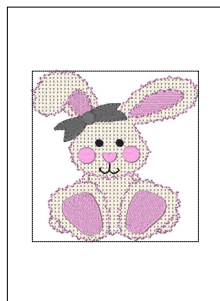

**C:\Users\kitty\Desktop\PDFS**

**Page 1 of 1**

Printed 4/13/2022

- 1. Linen
- 2. Flesh Pink
- 3. Dark Gray
- 4. Black
- 5. Pink
- 6. Flesh Pink

**Bunny.pes**

3.94x4.06 inches; 12,507 stitches  
6 thread changes; 5 colors