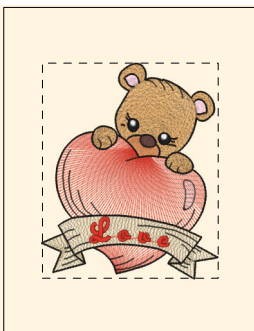

- 1. Silver Fox
- 2. Savage Red
- 3. Flesh
- 4. Black

**Love 1.art**  
4.92x4.10 inches; 8,903 stitches  
4 thread changes; 4 colors

- 1. Sandy Gravel
- 2. Milky Pink
- 3. Sandy Gravel
- 4. Copper
- 5. Lumber
- 6. Savage Red
- 7. Gold
- 8. Black
- 9. White
- 10. Sandy Gravel
- 11. Milky Pink
- 12. Black

**Love 10.art**  
4.23x5.18 inches; 11,160 stitches  
12 thread changes; 8 colors

- 1. Sandy Gravel
- 2. Milky Pink
- 3. Sandy Gravel
- 4. Copper
- 5. Lumber
- 6. Savage Red
- 7. Gold
- 8. Black
- 9. White
- 10. Sandy Gravel
- 11. Milky Pink
- 12. Black
- 13. Savage Red

**Love 10a.art**  
4.23x5.18 inches; 12,037 stitches  
13 thread changes; 8 colors

- 1. Silver Fox
- 2. Savage Red
- 3. Flesh
- 4. Black
- 5. Savage Red

**Love 1a.art**  
4.92x4.10 inches; 10,566 stitches  
5 thread changes; 4 colors