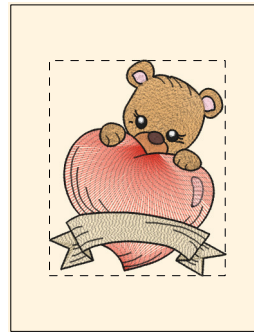

- 1. Silver Fox
- 2. Savage Red
- 3. Flesh
- 4. Black

**Love 1.art**  
4.92x4.10 inches; 8,903 stitches  
4 thread changes; 4 colors

- 1. Sandy Gravel
- 2. Milky Pink
- 3. Sandy Gravel
- 4. Copper
- 5. Lumber
- 6. Savage Red
- 7. Gold
- 8. Black
- 9. White
- 10. Sandy Gravel
- 11. Milky Pink
- 12. Black

**Love 10.art**  
4.23x5.18 inches; 11,160 stitches  
12 thread changes; 8 colors

- 1. Sandy Gravel
- 2. Milky Pink
- 3. Sandy Gravel
- 4. Copper
- 5. Lumber
- 6. Savage Red
- 7. Gold
- 8. Black
- 9. White
- 10. Sandy Gravel
- 11. Milky Pink
- 12. Black
- 13. Savage Red

**Love 10a.art**  
4.23x5.18 inches; 12,037 stitches  
13 thread changes; 8 colors

- 1. Silver Fox
- 2. Savage Red
- 3. Flesh
- 4. Black
- 5. Savage Red

**Love 1a.art**  
4.92x4.10 inches; 10,566 stitches  
5 thread changes; 4 colors