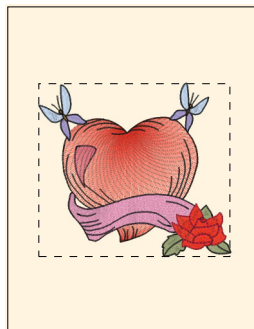

- 1. Savage Red
- 2. Autumn Sapphire
- 3. Light Blue
- 4. Flame Tree
- 5. Bronze Sun
- 6. Autumn Sapphire
- 7. Light Blue
- 8. Flame Tree
- 9. Savage Red
- 10. Black

**Love 2a.art**  
4.17x4.25 inches; 13,444 stitches  
10 thread changes; 6 colors

- 1. Milky Pink
- 2. Black

**Love 3.art**  
1.95x1.25 inches; 1,806 stitches  
2 thread changes; 2 colors

- 1. Lavender Blue
- 2. Light Cerise
- 3. Noon Sun
- 4. Orange Singe
- 5. Savage Red
- 6. Black

**Love 4.art**  
4.30x4.65 inches; 14,047 stitches  
6 thread changes; 6 colors

**Love 5.art**

4.72x4.15 inches; 13,043 stitches  
15 thread changes; 12 colors

- 1. Savage Red
- 2. Pink Cream
- 3. Crimson Berry
- 4. Lavender Blue
- 5. Glacier Blue
- 6. Beechwood
- 7. Sea Spray
- 8. Black
- 9. Savage Red
- 10. Red Wine