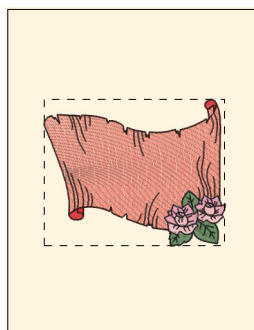

**Love 5.art**

4.72x4.15 inches; 13,043 stitches  
15 thread changes; 12 colors

- 1. Savage Red
- 2. Pink Cream
- 3. Crimson Berry
- 4. Lavender Blue
- 5. Glacier Blue
- 6. Beechwood
- 7. Sea Spray
- 8. Black
- 9. Savage Red
- 10. Red Wine

**Love 6.art**

4.60x4.17 inches; 8,362 stitches  
10 thread changes; 9 colors

- 1. Savage Red
- 2. Pink Cream
- 3. Crimson Berry
- 4. Lavender Blue
- 5. Glacier Blue
- 6. Beechwood
- 7. Sea Spray
- 8. Black
- 9. Savage Red
- 10. Red Wine

**Love 6a.art**

4.60x4.17 inches; 9,503 stitches  
10 thread changes; 9 colors

- 1. Red
- 2. Savage Red
- 3. Silted Green
- 4. Pinkish Mauve
- 5. Copper Salmon
- 6. Black

**Love 7.art**

4.35x3.53 inches; 6,272 stitches  
6 thread changes; 6 colors