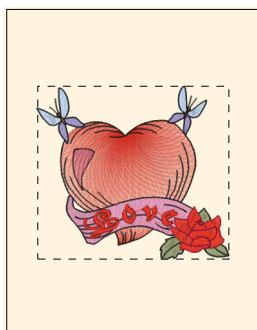

- 1. Milky Pink
- 2. Black

**Love 3.art**  
1.95x1.25 inches; 1,806 stitches  
2 thread changes; 2 colors

- 1. Lavender Blue
- 2. Light Cerise
- 3. Noon Sun
- 4. Orange Singe
- 5. Savage Red
- 6. Black

**Love 4.art**  
4.30x4.65 inches; 14,047 stitches  
6 thread changes; 6 colors

**Love 5.art**

4.72x4.15 inches; 13,043 stitches  
15 thread changes; 12 colors

- 1. Savage Red
- 2. Pink Cream
- 3. Crimson Berry
- 4. Lavender Blue
- 5. Glacier Blue
- 6. Beechwood
- 7. Sea Spray
- 8. Black
- 9. Savage Red
- 10. Red Wine

**Love 6.art**

4.60x4.17 inches; 8,362 stitches  
10 thread changes; 9 colors

- 1. Savage Red
- 2. Pink Cream
- 3. Crimson Berry
- 4. Lavender Blue
- 5. Glacier Blue
- 6. Beechwood
- 7. Sea Spray
- 8. Black
- 9. Savage Red
- 10. Red Wine

**Love 6a.art**

4.60x4.17 inches; 9,503 stitches  
10 thread changes; 9 colors

- 1. Red
- 2. Savage Red
- 3. Silted Green
- 4. Pinkish Mauve
- 5. Copper Salmon
- 6. Black

**Love 7.art**

4.35x3.53 inches; 6,272 stitches  
6 thread changes; 6 colors