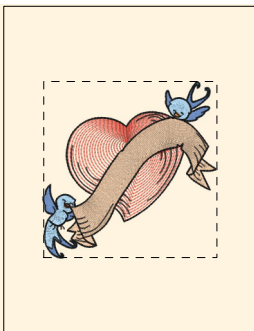

- 1. Silver Fox
- 2. Savage Red
- 3. Flesh
- 4. Black

**Love 1.art**  
4.92x4.10 inches; 8,903 stitches  
4 thread changes; 4 colors

- 1. Sandy Gravel
- 2. Milky Pink
- 3. Sandy Gravel
- 4. Copper
- 5. Lumber
- 6. Savage Red
- 7. Gold
- 8. Black
- 9. White
- 10. Sandy Gravel
- 11. Milky Pink
- 12. Black

**Love 10.art**  
4.23x5.18 inches; 11,160 stitches  
12 thread changes; 8 colors

- 1. Sandy Gravel
- 2. Milky Pink
- 3. Sandy Gravel
- 4. Copper
- 5. Lumber
- 6. Savage Red
- 7. Gold
- 8. Black
- 9. White
- 10. Sandy Gravel
- 11. Milky Pink
- 12. Black
- 13. Savage Red

**Love 10a.art**  
4.23x5.18 inches; 12,037 stitches  
13 thread changes; 8 colors

- 1. Silver Fox
- 2. Savage Red
- 3. Flesh
- 4. Black
- 5. Savage Red

**Love 1a.art**  
4.92x4.10 inches; 10,566 stitches  
5 thread changes; 4 colors