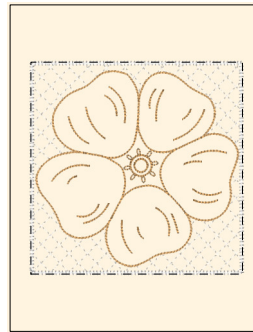

Printed 27/10/2017

- 1. White
- 2. Sandy Gravel

**Flower 1.art**  
5.11x5.11 inches; 5,220 stitches  
2 thread changes; 2 colors

- 1. White
- 2. Sandy Gravel

**Flower 2.art**  
5.11x5.11 inches; 4,835 stitches  
2 thread changes; 2 colors

- 1. White
- 2. Sandy Gravel

**Flower 3.art**  
5.11x5.11 inches; 4,638 stitches  
2 thread changes; 2 colors

- 1. White
- 2. Sandy Gravel

**Flower 4.art**  
5.11x5.11 inches; 4,701 stitches  
2 thread changes; 2 colors

- 1. White
- 2. Sandy Gravel

**Flower 5.art**  
5.11x5.11 inches; 4,677 stitches  
2 thread changes; 2 colors