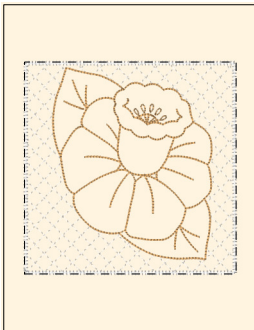

Printed 27/10/2017

- 1. White
- 2. Sandy Gravel

**Flower 1.art**  
5.11x5.11 inches; 5,220 stitches  
2 thread changes; 2 colors

- 1. White
- 2. Sandy Gravel

**Flower 2.art**  
5.11x5.11 inches; 4,835 stitches  
2 thread changes; 2 colors

- 1. White
- 2. Sandy Gravel

**Flower 3.art**  
5.11x5.11 inches; 4,638 stitches  
2 thread changes; 2 colors

- 1. White
- 2. Sandy Gravel

**Flower 4.art**  
5.11x5.11 inches; 4,701 stitches  
2 thread changes; 2 colors

- 1. White
- 2. Sandy Gravel

**Flower 5.art**  
5.11x5.11 inches; 4,677 stitches  
2 thread changes; 2 colors