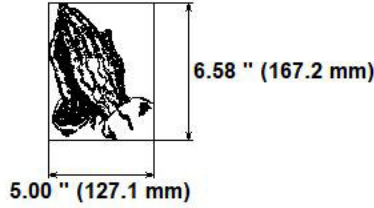

Needle
1 ■ Black

Thread consumption **File: BE059.jef+ (Janome)**
Stitches: 9114
Size: 5.00 x 6.58 " (127.1 x 167.2 mm)
Begin: 2.50, 3.29 "
End: 0.54, 6.45 "
Start needle: 1
Colors: 1/1, Stops: 0
Last saved: C6 01.01.2022 21:15:33
Date printed: Bc 13.03.2022 18:13:11