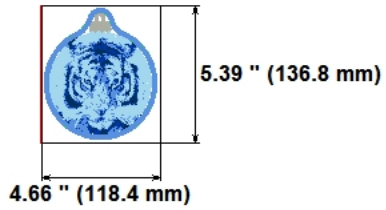

Needle **Thread consumption**

- 1 1 Vermilion
- 2 2 Black
- 3 3 Ultramarine
- 4 4 Ultramarine
- 5 5 (1/2) Sky Blue
- 6 6 Light Blue
- 7 7 Silver
- 8 8 Deep Rose
- 9 9 Mint Green
- 10 5 (2/2) Sky Blue

File: BE053.jef+ (Janome)
 Stitches: 31942
 Size: 4.66 x 5.39 " (118.4 x 136.8 mm)
 Begin: 2.33, 2.69 "
 End: 0.16, 2.35 "
 Start needle: 1
 Colors: 9/10 , Stops: 9
 Last saved: Пн 20.12.2021 20:20:19
 Date printed: Пн 20.12.2021 20:21:23

Histogram

- (112) Stop 1
- (5075) Stop 2
- (12383) Stop 3
- (16238) Stop 4
- (21078) Stop 5
- (25284) Stop 6
- (25901) Stop 7
- (26037) Stop 8
- (26986) Stop 9
- (31942) End

Stitches ratio diagram: