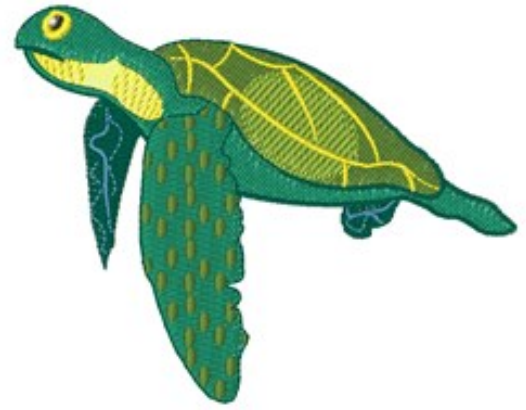

Sea Turtle

Brand: AnnTheGran

Stitches: 10,106

Height/Width: 2.81 x 3.51 inches
71.27 x 89.09 mm

Formats:

ART,CND,DST,EMB,EXP,HUS,JEF,PCS,PEC,PES,SEW,VP3,XX

Thread Manufacturer: Madeira

Unique Colors

 Moss Green (1189)	 Forest Green (1390)
 Split Pea (1169)	 Emerald Black (1000)
 Lemon (1023)	 Super White (1001)
 Canary (1068)	 Cobalt (1096)
 Spruce Green (1391)	

Color Sequence

 1. Dk. Dk. Avocado (1189)	 7. Dk. Dk. Teal3 (1390)
 2. Avocado2 (1169)	 8. Black (1000)
 3. Yellow4 (1023)	 9. Med. Yellow2 (1068)
 4. Med. Yellow2 (1068)	 10. White (1001)
 5. Med. Teal4 (1391)	 11. Blue6 (1096)
 6. Dk. Dk. Avocado (1189)	