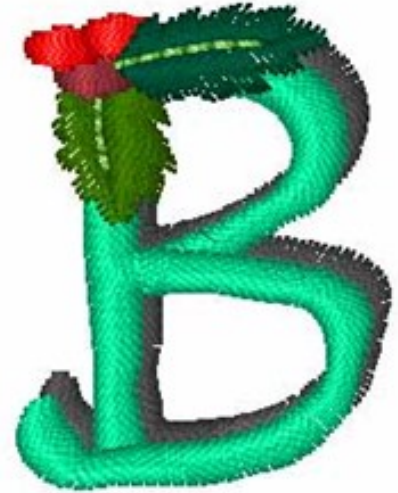

Mistletoe B

Brand: AnnTheGran

Stitches: 1,450

Height/Width: 0.98 x 0.59 inches
25.00 x 15.00 mm

Formats:

ART,CND,CSD,DST,EMB,EXP,HUS,JEF,PCS,PEC,PES,SEW,XXX

Thread Manufacturer: Madeira

Unique Colors

 Charcoal (1239)	 Ripe Raspberry (1381)
 Jade (1301)	 Christmas Red (1147)
 Hunter Green (1103)	 Fresh Oregon (1303)
 Celery (1048)	

Color Sequence

 1. Charcoal (1239)	 5. Ripe Raspberry (1381)
 2. Jade (1301)	 6. Christmas Red (1147)
 3. Hunter Green (1103)	 7. Fresh Oregon (1303)
 4. Celery (1048)	 8. Celery (1048)